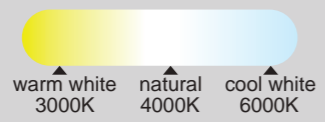

Metal/Acrílico/PC-Metal/Acrylic/PC 100-250V~ 50/60Hzz CRI >80