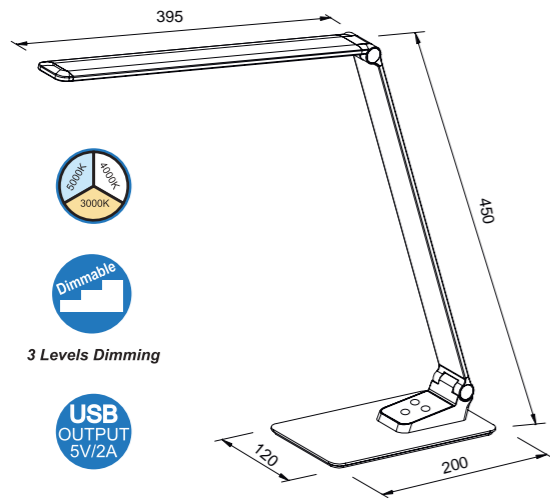

HIGH SCHOOL

3000K-4000K-5000K

6237 Gris Ceniza-Dark Gray
LED 9W 490lm