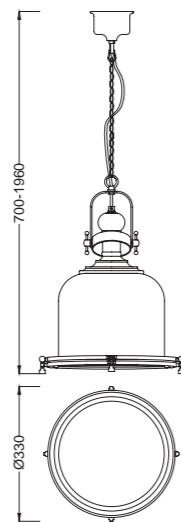

5530 Cromo-Chrome
LED 36W 2800lm

5531 Cromo-Chrome
LED 26W 2000lm

Hierro/Cristal-Iron/Crystal 220-240V~ 50/60H

5530

TUBE

TUBE
4000K

Plafón/Aplique-Ceiling lamp/Wall lamp

5532 Cromo-Chrome
LED 21W 1800lm

5533 Cromo-Chrome
LED 13W 1100lm

5534 Cromo-Chrome
LED 8W 680lm

Hierro/Cristal-Iron/Crystal 220-240V~50/60H

TUBE

ErP COMPLIANT DRIVER TÜV

4972 Cuero-Antique brass
1L×E27 máx. 20W Led (no incl.)

4971 Cuero-Antique brass
1L×E27 máx. 20W Led (no incl.)