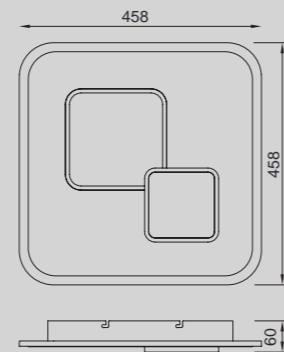

QUAD
3000K-6000K

Plafón-Ceiling Lamp

6455 Blanco-White
LED 50W 3200lm

ON

OFF

Warm white
3000K

natural
4000K

cool white
6000K

warm white 3000K natural 4000K cool white 6000K

R00127

Metal/Acrílico-Metal/Acrylic 220-240V 50/60Hz CRI >80

QUAD