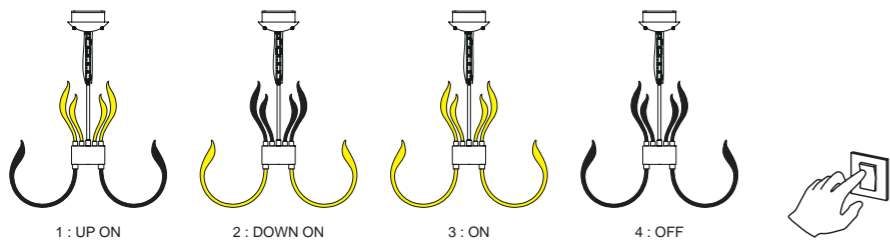

5561 Cromo-Chrome
LED 155W 7461lm

5560