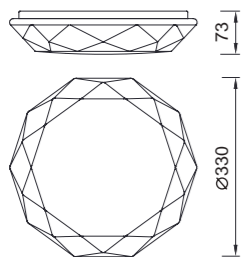

DIAMANTE SMART

3000K-5000K

Plafón-Ceiling Lamp

5973 Blanco-White
LED 80W 5200lm

5974 Blanco-White
LED 56W 4000lm

Efecto estrellado -Starry effect

5975 Blanco-White
LED 40W 2600lm

R00129