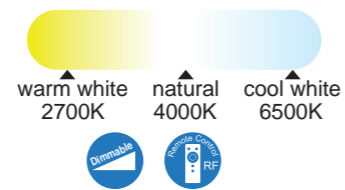

5110 Blanco diamante-Diamond white
LED 18W 1680lm