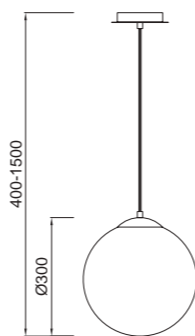

5712 Cromo-Chrome
1LxE27 máx. 20W Led (no incl.)