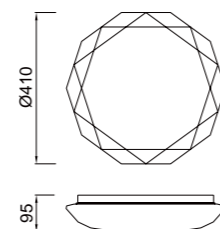

5935 Blanco-White
LED 54W 3900lm 3000K

5970 Blanco-White
LED 54W 4000lm 5000K

5936 Blanco-White
LED 36W 2600lm 3000K

5971 Blanco-White
LED 36W 2700lm 5000K

Metal/Acrílico-Metal/Acrylic 220-240V~50/60H

HIGH SCHOOL