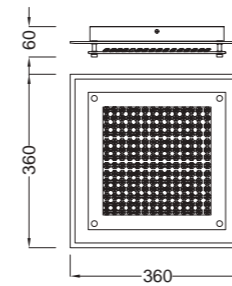

4581 Cromo-Chrome
LED 18W 1800lm