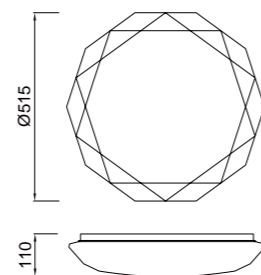

5935 Blanco-White
LED 54W 3900lm 3000K

5970 Blanco-White
LED 54W 4000lm 5000K