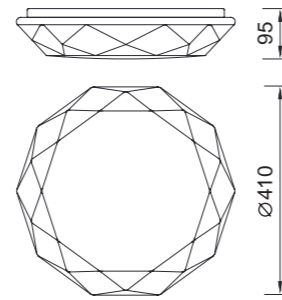

DIAMANTE SMART

3000K-5000K

Plafón-Ceiling Lamp

5973 Blanco-White
LED 80W 5200lm

5974 Blanco-White
LED 56W 4000lm

Efecto estrellado -Starry effect

5975 Blanco-White
LED 40W 2600lm

R00129