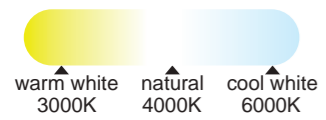

R00127

Warm white
3000K

natural
4000K

cool white
6000K

Metal/Acrílico-Metal/Acrylic 220-240V 50/60Hz CRI >80 Temperatura color inicial: 4000K

5940 Blanco-White
LED 50W 3700lm 3000K

5941 Blanco-White
LED 50W 3800lm 5000K