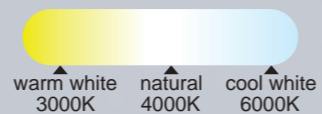

BOX
3000K-6000K

Plafón-Ceiling lamp

7155 Blanco-White
LED 36W 1400lm

7156 Blanco-White
LED 24W 900lm

Warm white
3000K

natural
4000K

cool white
6000K

R00127

Aluminio/Silicona/Metal-Aluminium/Silicone/Metal 220-240V 50/60Hz CRI >80

Aplique-Wall lamp

BOX
3000K

7157 Blanco-White
LED 20W 800lm

Aluminio/Silicona/Metal-Aluminium/Silicone/Metal 220-240V 50/60Hz CRI >80