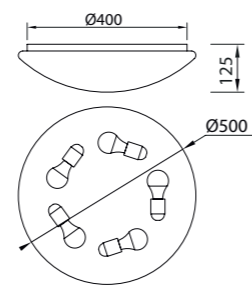

5410 Blanco-White
5L x E27 máx. 20W (no incl.)