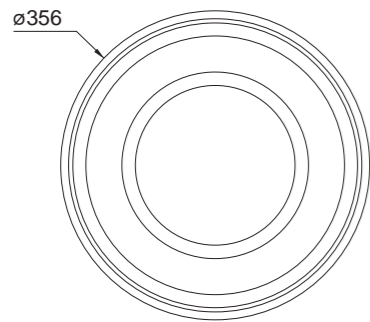

7196 Blanco-White
LED 24W 900lm

7146 Negro-Black
LED 24W 900lm

7146

6785 Blanco/Moca-White/Mocha
LED 30W 1900 lm

6787 Blanco/Moca-White/Mocha
LED 40W 2400 lm

Metal/Acrílico-Metal/Acrylic 220-240V~50/60Hz CRI >80