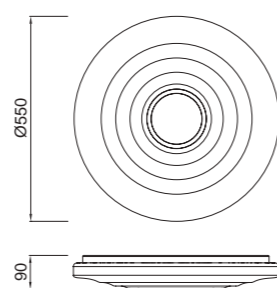

R00122

Acrílico-Acrylic 220-240V~50/60H