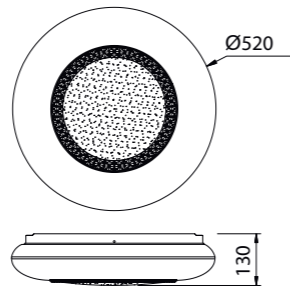

OPERA
3000K-6000K

Plafón-Ceiling lamp

6236

OPERA

6235 Blanco-White
LED 24W 1680lm

6236 Blanco-White
LED 40W 2800lm