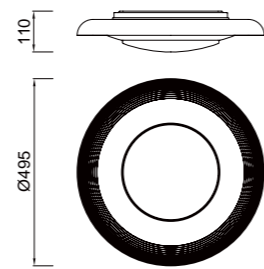

5927 Blanco-White
LED 12W 960lm 4000K

Metal/Acrílico-Metal/Acrylic 100-240V~ 50/60Hz