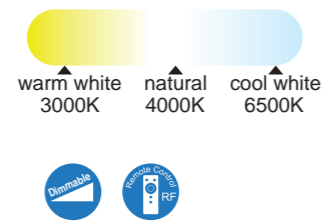

5933 Cromo+blanco-Chrome+white
LED 48W 3500lm

R00121

Metal/Acrílico-Metal/Acrylic 220-240V~ 50/60H

5878 Blanco-White
LED 60W 4200lm

R00122

Acrílico-Acrylic 220-240V~50/60H

5925 Blanco-White
LED 40W 3200lm 3000K-6500K