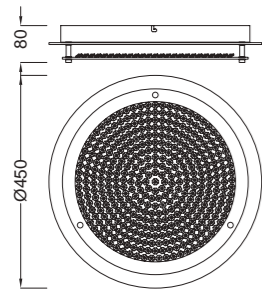

4973 Cuero-Antique brass
1L×E27 máx. 20W Led (no incl.)

Cristal/Metal-Crystal/Metal 100-240V~ 50/60Hz

CRYSTAL LED MIRROR

4000K

Plafón-Ceiling lamp

5092 Cromo-Chrome
LED 21W 2100lm

5091 Cromo-Chrome
LED 18W 1800lm