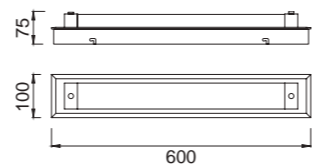

5530 Cromo-Chrome
LED 36W 2800lm

5531 Cromo-Chrome
LED 26W 2000lm

Hierro/Cristal-Iron/Crystal 220-240V~ 50/60H

5530

TUBE

TUBE
4000K

Plafón/Aplique-Ceiling lamp/Wall lamp

5532 Cromo-Chrome
LED 21W 1800lm