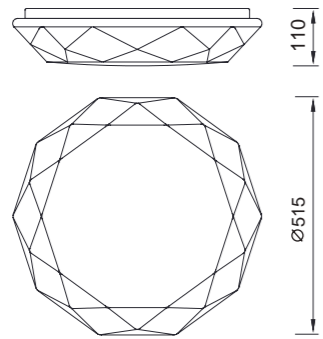

DIAMANTE SMART

3000K-5000K

Plafón-Ceiling Lamp

5973 Blanco-White
LED 80W 5200lm

5974 Blanco-White
LED 56W 4000lm

Efecto estrellado -Starry effect

5975 Blanco-White
LED 40W 2600lm

R00129