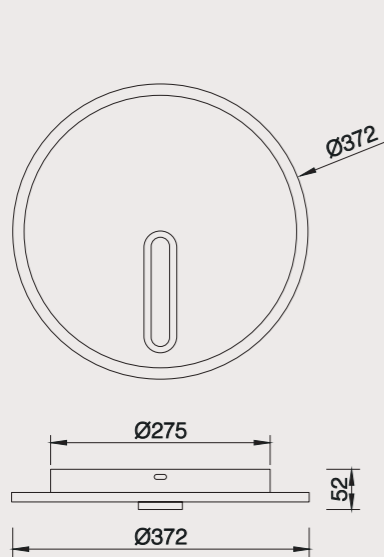

CLOCK

4000K

6670 Blanco Arena-Sand White
LED 30W 2100lm

6671 Blanco Arena-Sand White
LED 40W 2800lm