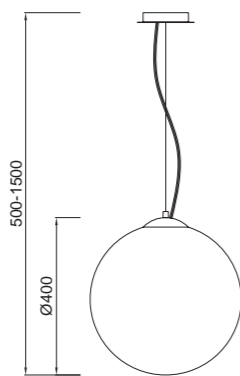

5711 Cromo-Chrome
1LxE27 máx. 20W Led (no incl.)