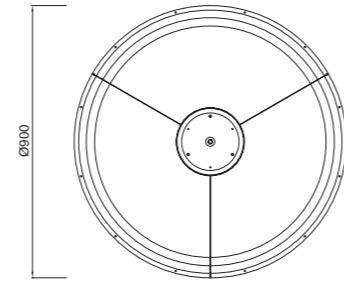

Metal/Acrílico-Metal/Acrylic 220-240V 50/60Hz CRI >80 Temperatura color inicial: 4000K

ErP COMPLIANT RIVER TÜV

NISEKO
3000K

Lámpara-Pendant lamp

5795 Blanco-White
LED 60W 4200lm

5796 Blanco-White
LED 50W 3500lm