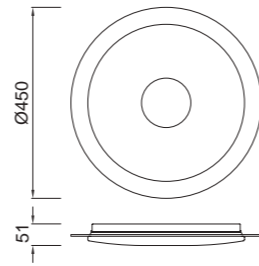

5929 Blanco diamante-Diamond white
LED 18W 1680lm

R00127