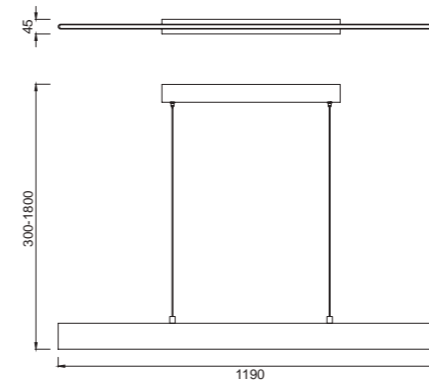

5490 Blanco mate-White matt
LED 40W 2080lm

Metal/Acrílico-Metal/Acrylic 220-240V~ 50/60H