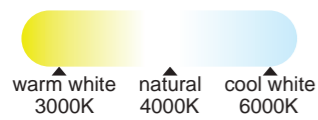

OPERA
3000K-6000K

Plafón-Ceiling lamp

6236

OPERA

6235 Blanco-White
LED 24W 1680lm

6236 Blanco-White
LED 40W 2800lm

Warm white
3000K

natural
4000K

cool white
6000K