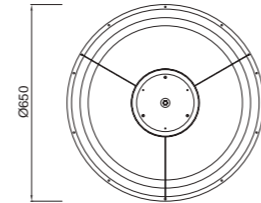

Metal/Acrílico-Metal/Acrylic 220-240V 50/60Hz CRI >80 Temperatura color inicial: 4000K

ErP COMPLIANT RIVER TÜV

NISEKO
3000K

Lámpara-Pendant lamp

5795 Blanco-White
LED 60W 4200lm

5796 Blanco-White
LED 50W 3500lm