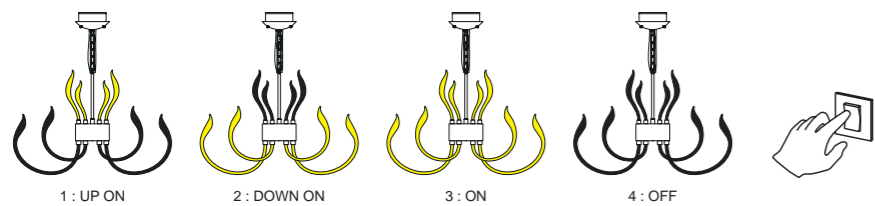

VERSAILLES

3000K

Lámpara-Pendant lamp

5560 Cromo-Chrome
LED 256W 12339lm