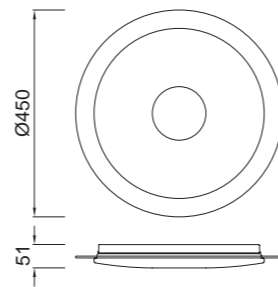

5110 Blanco diamante-Diamond white
LED 18W 1680lm