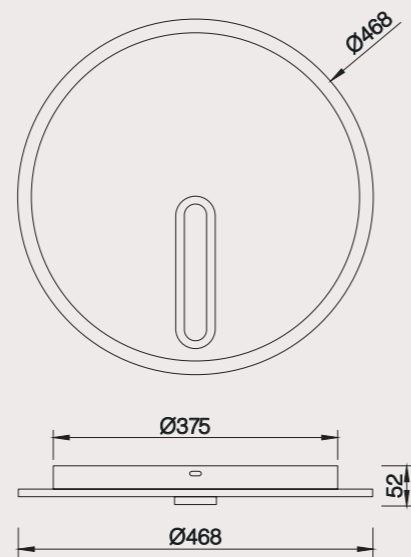

CLOCK

4000K

6670 Blanco Arena-Sand White
LED 30W 2100lm

6671 Blanco Arena-Sand White
LED 40W 2800lm