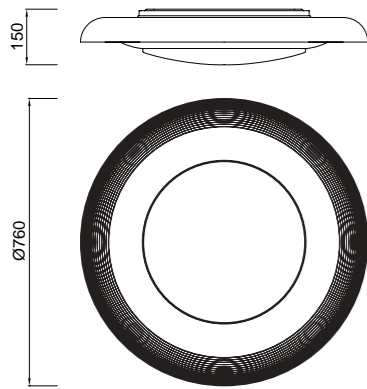

VIRGIN
2700K-6500K