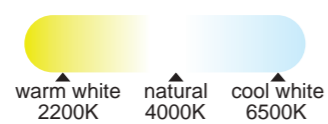

5933 Cromo+blanco-Chrome+white
LED 48W 3500lm

R00121

Metal/Acrílico-Metal/Acrylic 220-240V~ 50/60H

5878 Blanco-White
LED 60W 4200lm

R00122

Acrílico-Acrylic 220-240V~50/60H

5925 Blanco-White
LED 40W 3200lm 3000K-6500K