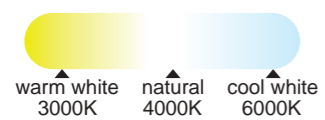

SANTORINI

3000K-6000K

Plafón-Ceiling lamp

6452 Cromo/Plata/Cristal
Chrome/Silver/Crystal
LED 24W 1680lm

6453 Cromo/Plata/Cristal
Chrome/Silver/Crystal
LED 36W 2400lm

R00127