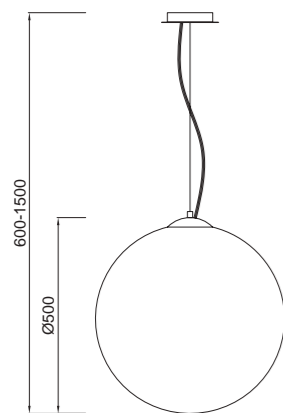

5710 Cromo-Chrome
3LxE27 máx. 20W Led (no incl.)