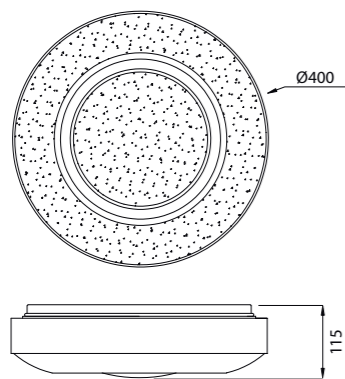

Metal/Acrílico-Metal/Acrylic 100-250V~ 50/60Hz CRI >80

MIKONOS

ErP COMPLIANT DRIVER TÜV

SANTORINI

3000K-6000K

Plafón-Ceiling lamp

6452 Cromo/Plata/Cristal
Chrome/Silver/Crystal
LED 24W 1680lm

6453 Cromo/Plata/Cristal
Chrome/Silver/Crystal
LED 36W 2400lm