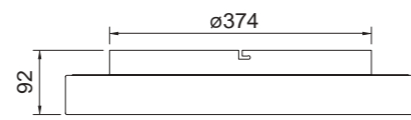

7196 Blanco-White
LED 24W 900lm

7146 Negro-Black
LED 24W 900lm

7146

6785 Blanco/Moca-White/Mocha
LED 30W 1900 lm

6787 Blanco/Moca-White/Mocha
LED 40W 2400 lm

Metal/Acrílico-Metal/Acrylic 220-240V~50/60Hz CRI >80