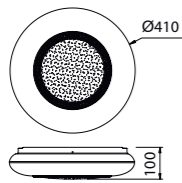

OPERA
3000K-6000K

Plafón-Ceiling lamp

6236

OPERA

6235 Blanco-White
LED 24W 1680lm

6236 Blanco-White
LED 40W 2800lm

Warm white
3000K

natural
4000K

cool white
6000K