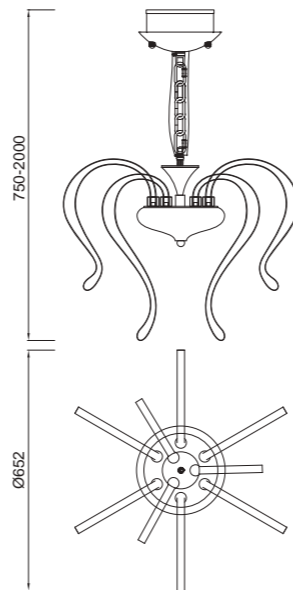

5562 Cromo-Chrome
LED 106W 5075lm

5563 Cromo-Chrome
LED 66W 3166lm

5564 Cromo-Chrome
LED 57W 2733lm

5561

VERSAILLES

Acrílico/Acero inoxidable-Acrylic/Stainless Steel 220-240V~50/60H

VERSAILLES

3000K