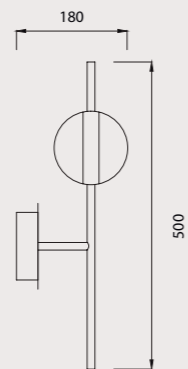

CUBA
3000K

Aplique/Sobremesa-Wall Lamp/Table Lamp

7163 Oro/Negro-Gold/Black
LED 8W 600lm