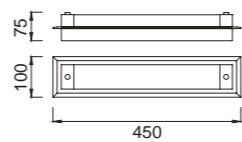

5533 Cromo-Chrome
LED 13W 1100lm