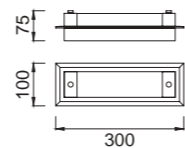

5534 Cromo-Chrome
LED 8W 680lm

Hierro/Cristal-Iron/Crystal 220-240V~50/60H