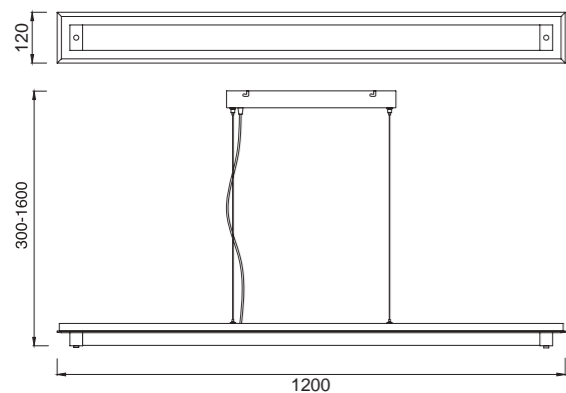

5530 Cromo-Chrome
LED 36W 2800lm

5531 Cromo-Chrome
LED 26W 2000lm

Hierro/Cristal-Iron/Crystal 220-240V~ 50/60H

5530

TUBE

TUBE
4000K

Plafón/Aplique-Ceiling lamp/Wall lamp

5532 Cromo-Chrome
LED 21W 1800lm