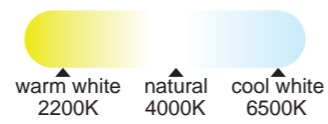

Metal/Acrílico-Metal/Acrylic 220-240V~ 50/60H