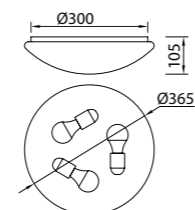

5411 Blanco-White
3L x E27 máx. 20W (no incl.)

Metal/Acrílico-Metal/Acrylic 220-240V~ 50/60H