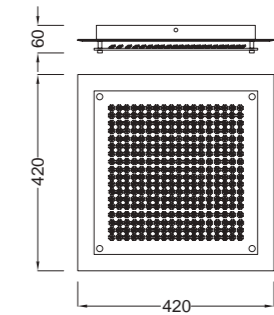

4582 Cromo-Chrome
LED 21W 2100lm