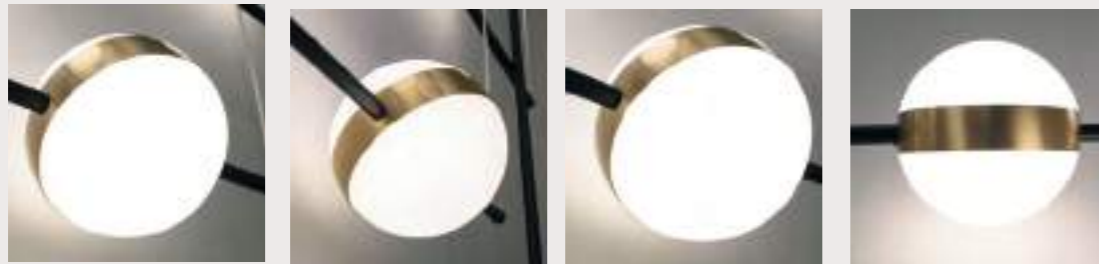

Plafón-Ceiling Lamp

PLANET
3000K

7151 Blanco-White
LED 80W 3900lm

Aluminio/Acrílico/Metal-Aluminium/Acrylic/Metal 220-240V~ 50/60Hz CRI >80

7160 Oro/Negro-Gold/Black
LED 32W 2400lm

7161 Oro/Negro-Gold/Black
LED 32W 2400lm