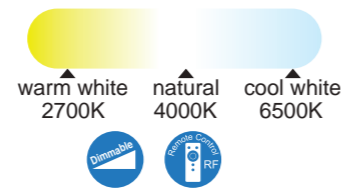

5926 Blanco-White
LED 24W 1920lm 3000K-6500K

5927 Blanco-White
LED 12W 960lm 4000K

Metal/Acrílico-Metal/Acrylic 100-240V~ 50/60Hz

5929 Blanco diamante-Diamond white
LED 18W 1680lm

R00127

VIRGIN
2700K-6500K