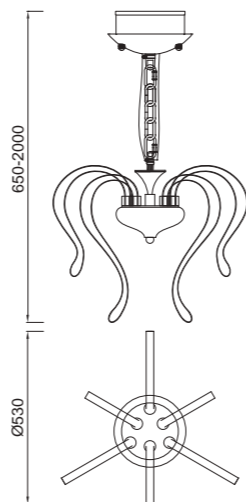

5562 Cromo-Chrome
LED 106W 5075lm

5563 Cromo-Chrome
LED 66W 3166lm

5564 Cromo-Chrome
LED 57W 2733lm

5561

VERSAILLES

Acrílico/Acero inoxidable-Acrylic/Stainless Steel 220-240V~50/60H

VERSAILLES

3000K