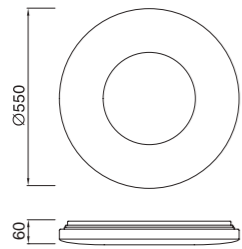

3692 Cromo+blanco-Chrome+white
LED 60W 4200lm

5933 Cromo+blanco-Chrome+white
LED 48W 3500lm