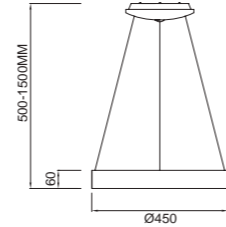

5797 Blanco-White
LED 30W 2100lm

Metal/Acrílico-Metal/Acrylic 220-240V~ 50/60Hz

5795

NISEKO