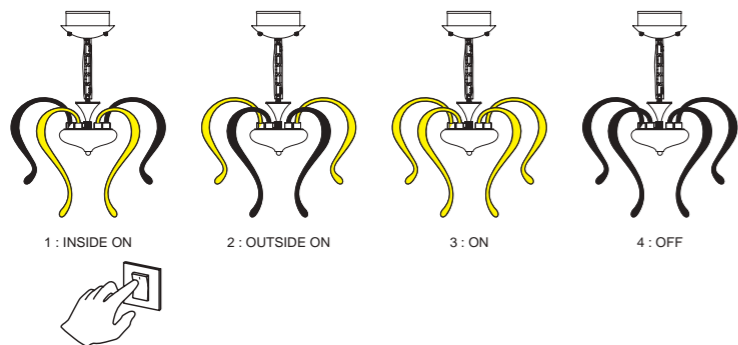

VERSAILLES

3000K

Lámpara-Pendant lamp

5562 Cromo-Chrome
LED 106W 5075lm