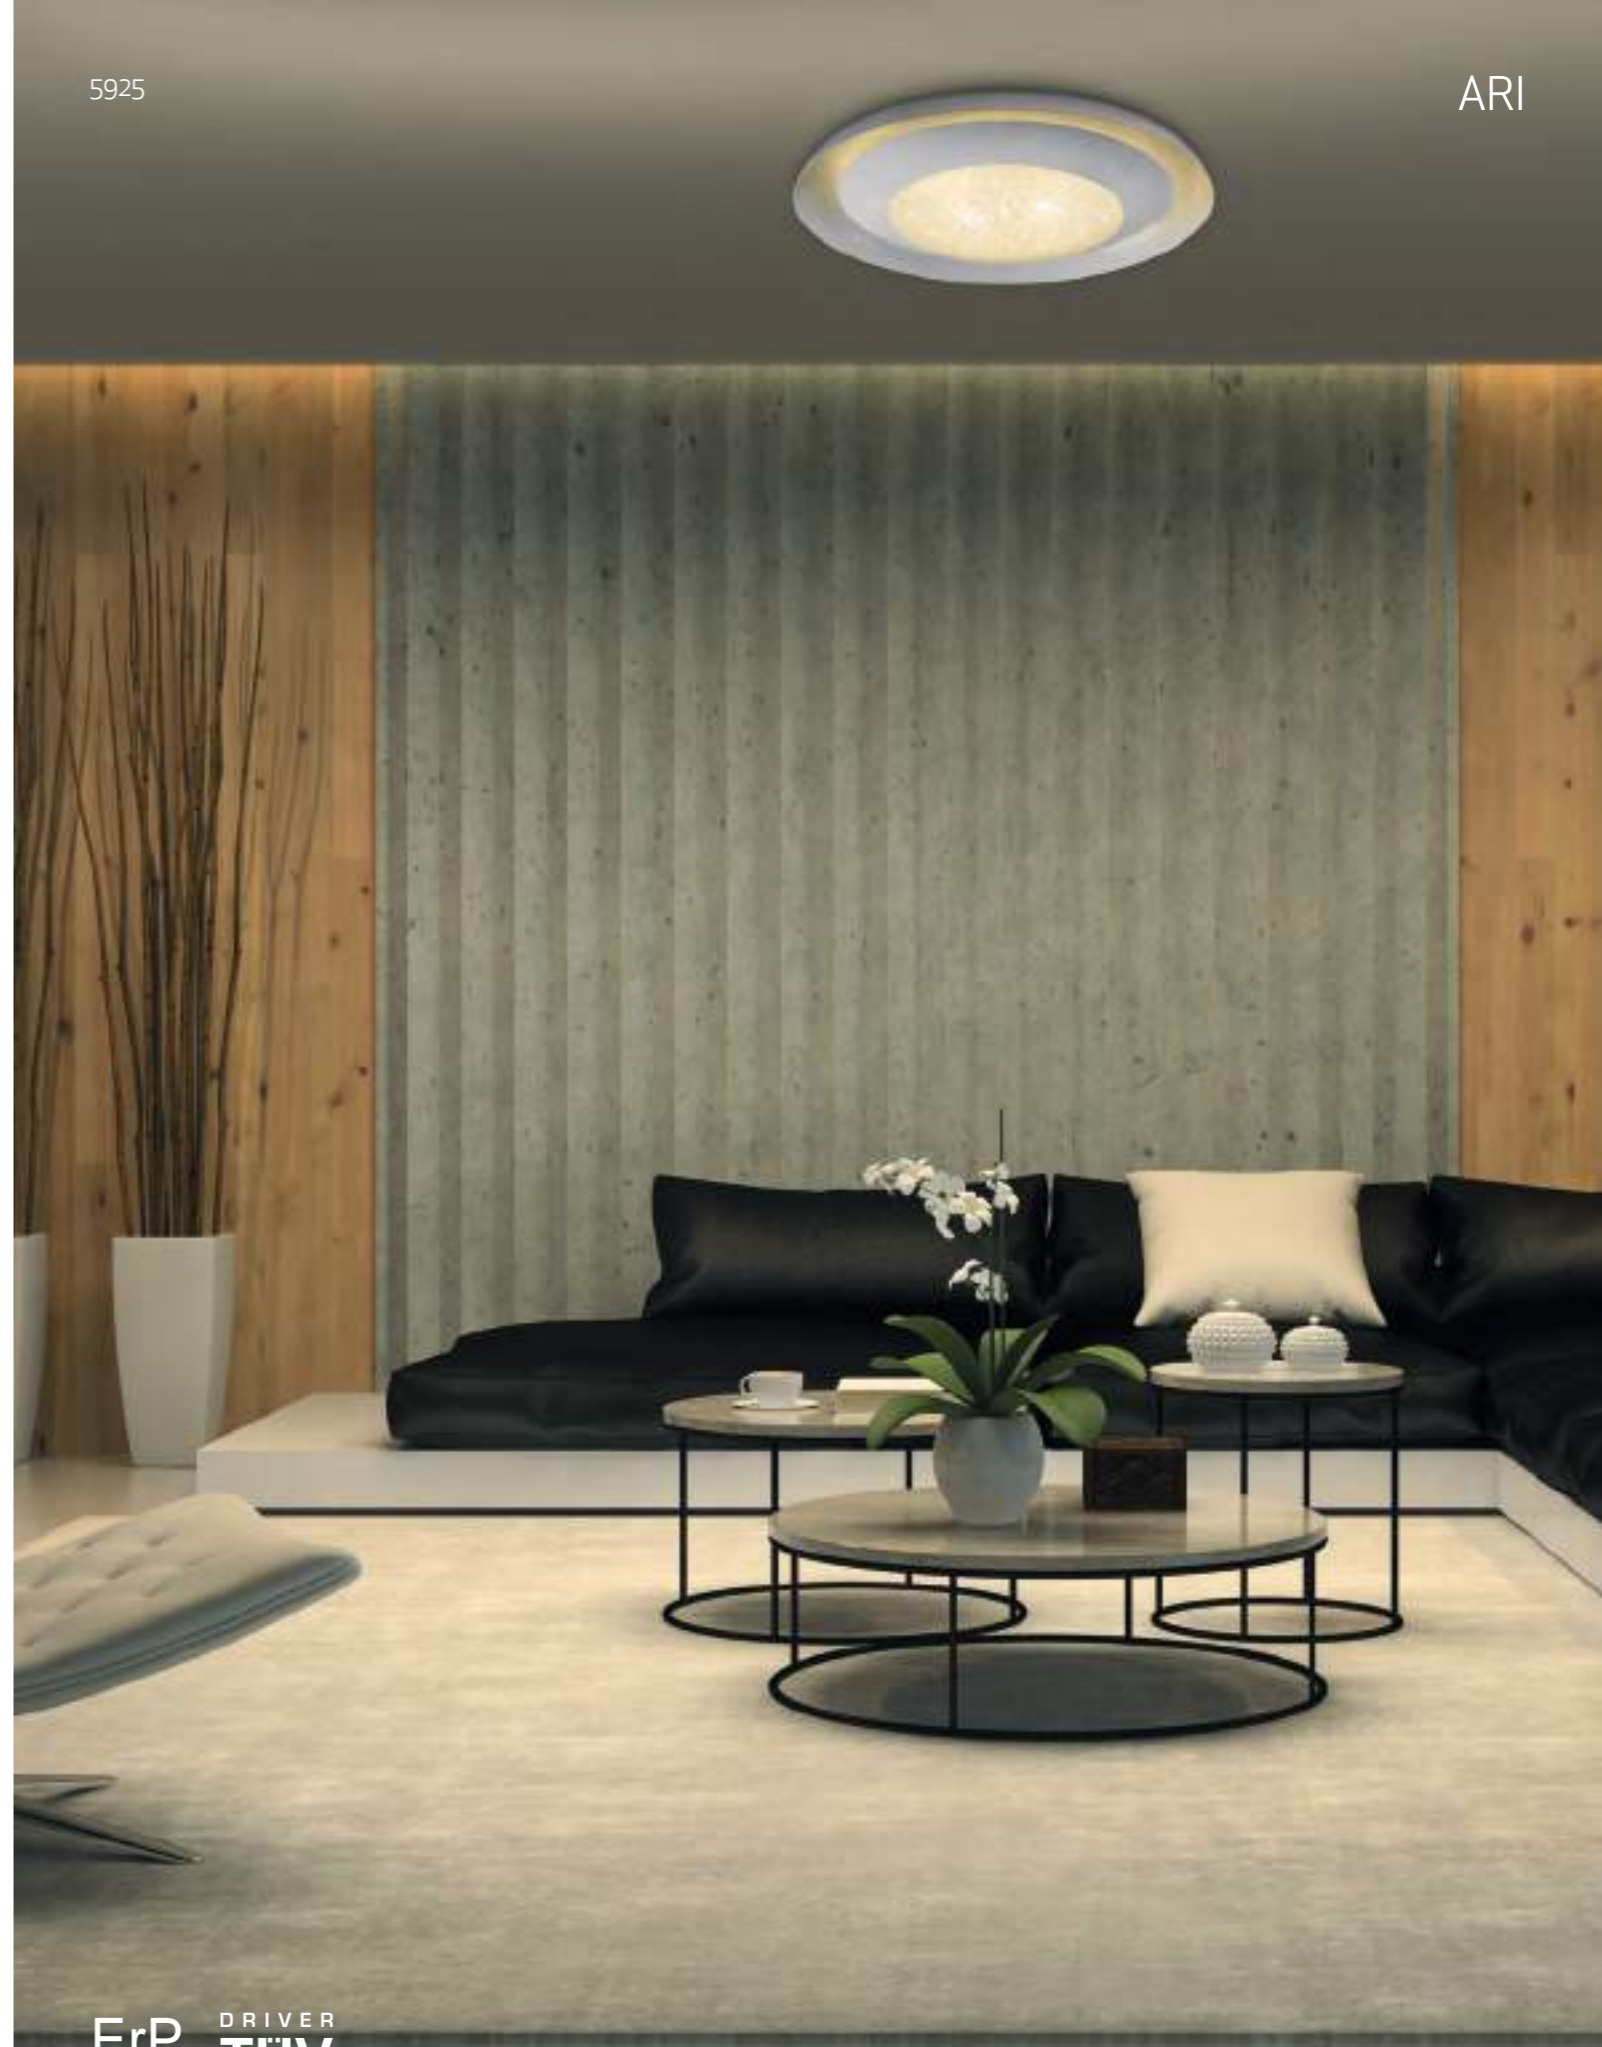

5927 Blanco-White
LED 12W 960lm 4000K

Metal/Acrílico-Metal/Acrylic 100-240V~ 50/60Hz