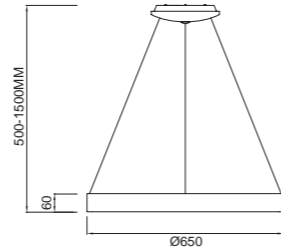

Metal/Acrílico-Metal/Acrylic 220-240V 50/60Hz CRI >80 Temperatura color inicial: 4000K

ErP COMPLIANT RIVER TÜV

NISEKO
3000K

Lámpara-Pendant lamp

5795 Blanco-White
LED 60W 4200lm

5796 Blanco-White
LED 50W 3500lm