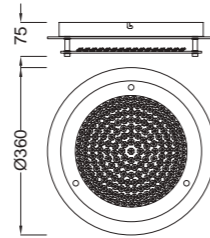

4973 Cuero-Antique brass
1L×E27 máx. 20W Led (no incl.)

Cristal/Metal-Crystal/Metal 100-240V~ 50/60Hz

CRYSTAL LED MIRROR

4000K

Plafón-Ceiling lamp

5092 Cromo-Chrome
LED 21W 2100lm

5091 Cromo-Chrome
LED 18W 1800lm