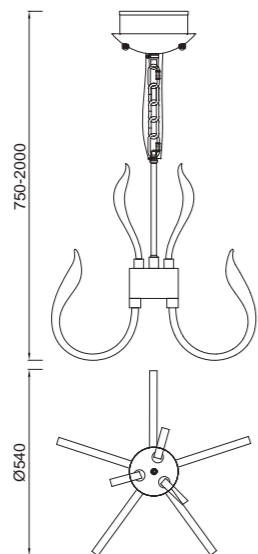

5562 Cromo-Chrome
LED 106W 5075lm

5563 Cromo-Chrome
LED 66W 3166lm

5564 Cromo-Chrome
LED 57W 2733lm

5561

VERSAILLES

Acrílico/Acero inoxidable-Acrylic/Stainless Steel 220-240V~50/60H

VERSAILLES

3000K