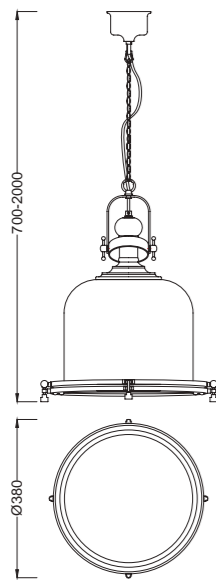

4975 Cuero-Antique brass
1L×E27 máx. 20W Led (no incl.)

4972 Cuero-Antique brass
1L×E27 máx. 20W Led (no incl.)