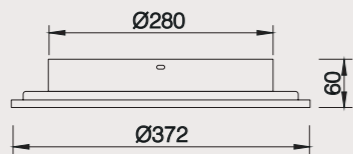

KENZO
4000K

6672 Blanco Arena-Sand White
LED 30W 2100lm

6673 Blanco Arena-Sand White
LED 40W 2800lm