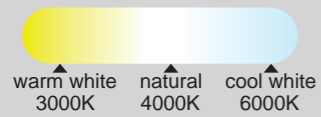

Plafón-Ceiling Lamp

6455 Blanco-White
LED 50W 3200lm

ON

OFF

Warm white
3000K

natural
4000K

cool white
6000K

warm white 3000K natural 4000K cool white 6000K