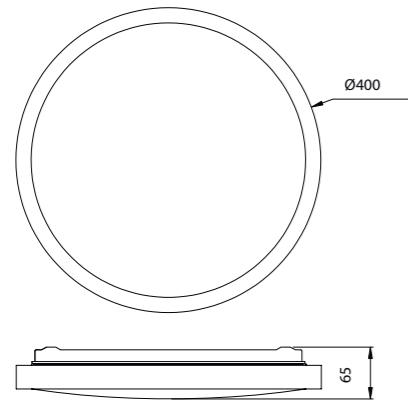

6450 Blanco-White
LED 24W 1550lm

6451 Blanco-White
LED 40W 2109lm