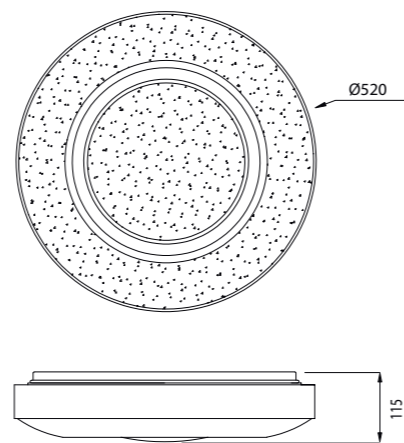

Metal/Acrílico-Metal/Acrylic 100-250V~ 50/60Hz CRI >80

MIKONOS

ErP COMPLIANT DRIVER TÜV

SANTORINI

3000K-6000K

Plafón-Ceiling lamp

6452 Cromo/Plata/Cristal
Chrome/Silver/Crystal
LED 24W 1680lm

6453 Cromo/Plata/Cristal
Chrome/Silver/Crystal
LED 36W 2400lm