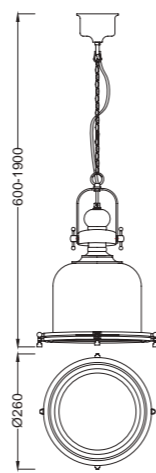

4973 Cuero-Antique brass
1L×E27 máx. 20W Led (no incl.)

4970 Cuero-Antique brass
1L×E27 máx. 20W Led (no incl.)