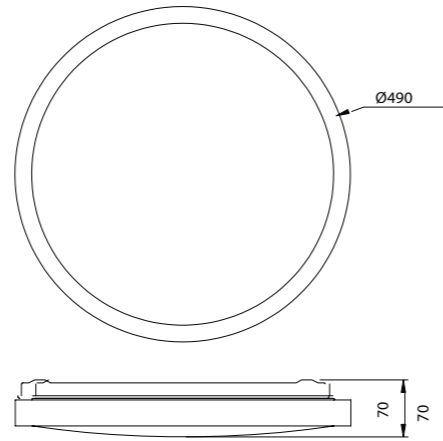

6450 Blanco-White
LED 24W 1550lm

6451 Blanco-White
LED 40W 2109lm