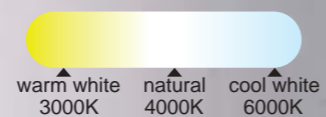

Plafón-Ceiling Lamp

6455 Blanco-White
LED 50W 3200lm

ON

OFF

Warm white
3000K

natural
4000K

cool white
6000K

warm white 3000K natural 4000K cool white 6000K

natural
4000K

cool white
6000K

R00127

Aluminio/Silicona/Metal-Aluminium/Silicone/Metal 220-240V 50/60Hz CRI >80

Aplique-Wall lamp

BOX
3000K

7157 Blanco-White
LED 20W 800lm

Aluminio/Silicona/Metal-Aluminium/Silicone/Metal 220-240V 50/60Hz CRI >80

MAR
3000K-6000K

Plafón/Aplique-Ceiling lamp/Wall lamp

6454 Blanco-White
LED 24W 950lm

R00127

Metal/PC-Metal/PC 220-240V 50/60Hz CRI >80 Temperatura color inicial: 4000K

MAR

ErP COMPLIANT DRIVER TÜV

7150 Blanco-White
LED 40W 1800lm