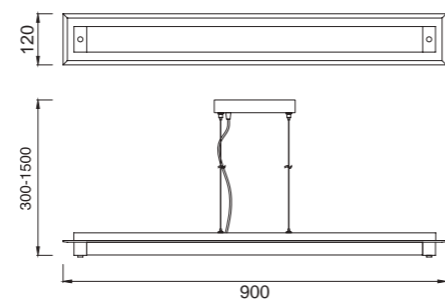

5530 Cromo-Chrome
LED 36W 2800lm

5531 Cromo-Chrome
LED 26W 2000lm

Hierro/Cristal-Iron/Crystal 220-240V~ 50/60H

5530

TUBE

TUBE
4000K

Plafón/Aplique-Ceiling lamp/Wall lamp

5532 Cromo-Chrome
LED 21W 1800lm