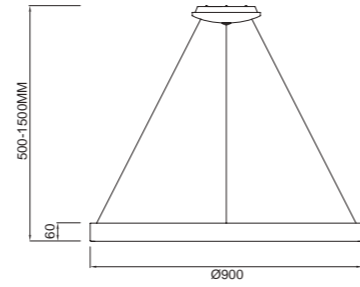

Metal/Acrílico-Metal/Acrylic 220-240V 50/60Hz CRI >80 Temperatura color inicial: 4000K

ErP COMPLIANT RIVER TÜV

NISEKO
3000K

Lámpara-Pendant lamp

5795 Blanco-White
LED 60W 4200lm

5796 Blanco-White
LED 50W 3500lm