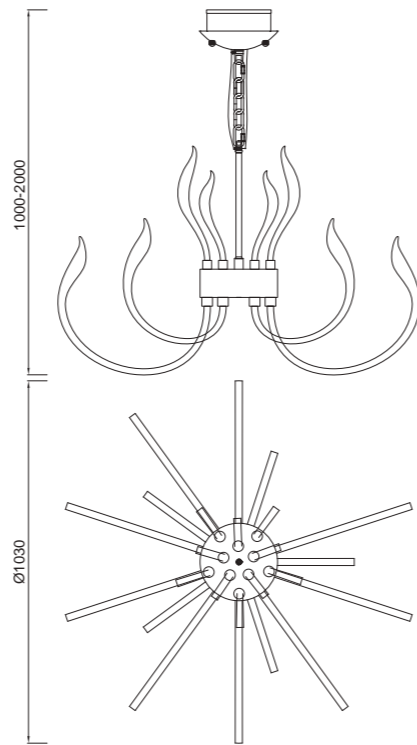

5562 Cromo-Chrome
LED 106W 5075lm

5563 Cromo-Chrome
LED 66W 3166lm

5564 Cromo-Chrome
LED 57W 2733lm

5561

VERSAILLES

Acrílico/Acero inoxidable-Acrylic/Stainless Steel 220-240V~50/60H

VERSAILLES

3000K

Lámpara-Pendant lamp

5560 Cromo-Chrome
LED 256W 12339lm

5561 Cromo-Chrome
LED 155W 7461lm

5560

VERSAILLES

Acrílico/Acero inoxidable-Acrylic/Stainless Steel 220-240V~ 50/60H

3692 Cromo+blanco-Chrome+white
LED 60W 4200lm