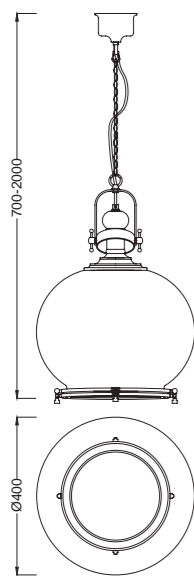

Cristal/Metal-Crystal/Metal 100-240V~ 50/60Hz