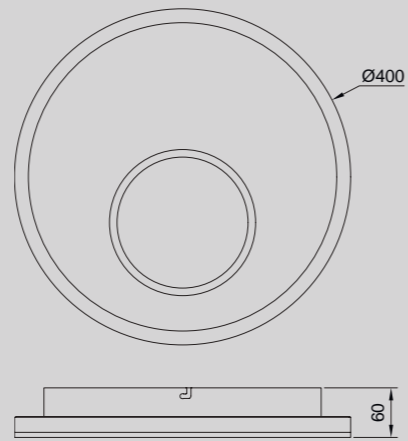

JUPITER

ErP COMPLIANT DRIVER TÜV

6456 Blanco-White
LED 36W1800lm

ON

OFF

R00115

Metal/Acrílico/PC-Metal/Acrylic/PC 100-250V~ 50/60Hzz CRI >80

QUAD
3000K-6000K