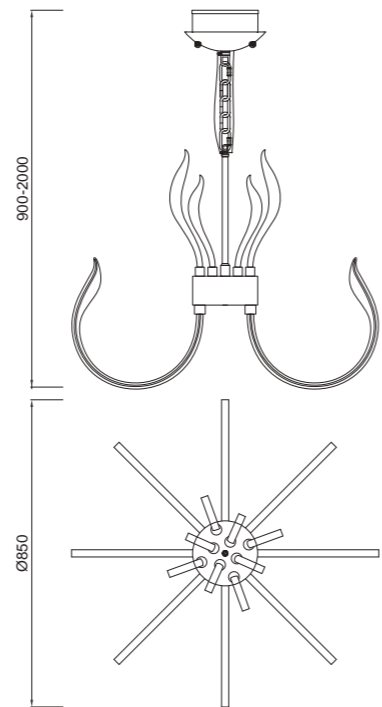

5562 Cromo-Chrome
LED 106W 5075lm

5563 Cromo-Chrome
LED 66W 3166lm

5564 Cromo-Chrome
LED 57W 2733lm

5561

VERSAILLES

Acrílico/Acero inoxidable-Acrylic/Stainless Steel 220-240V~50/60H

VERSAILLES

3000K

Lámpara-Pendant lamp

5560 Cromo-Chrome
LED 256W 12339lm

5561 Cromo-Chrome
LED 155W 7461lm

5560

VERSAILLES

Acrílico/Acero inoxidable-Acrylic/Stainless Steel 220-240V~ 50/60H

3692 Cromo+blanco-Chrome+white
LED 60W 4200lm