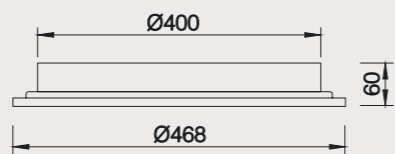

KENZO
4000K

6672 Blanco Arena-Sand White
LED 30W 2100lm

6673 Blanco Arena-Sand White
LED 40W 2800lm