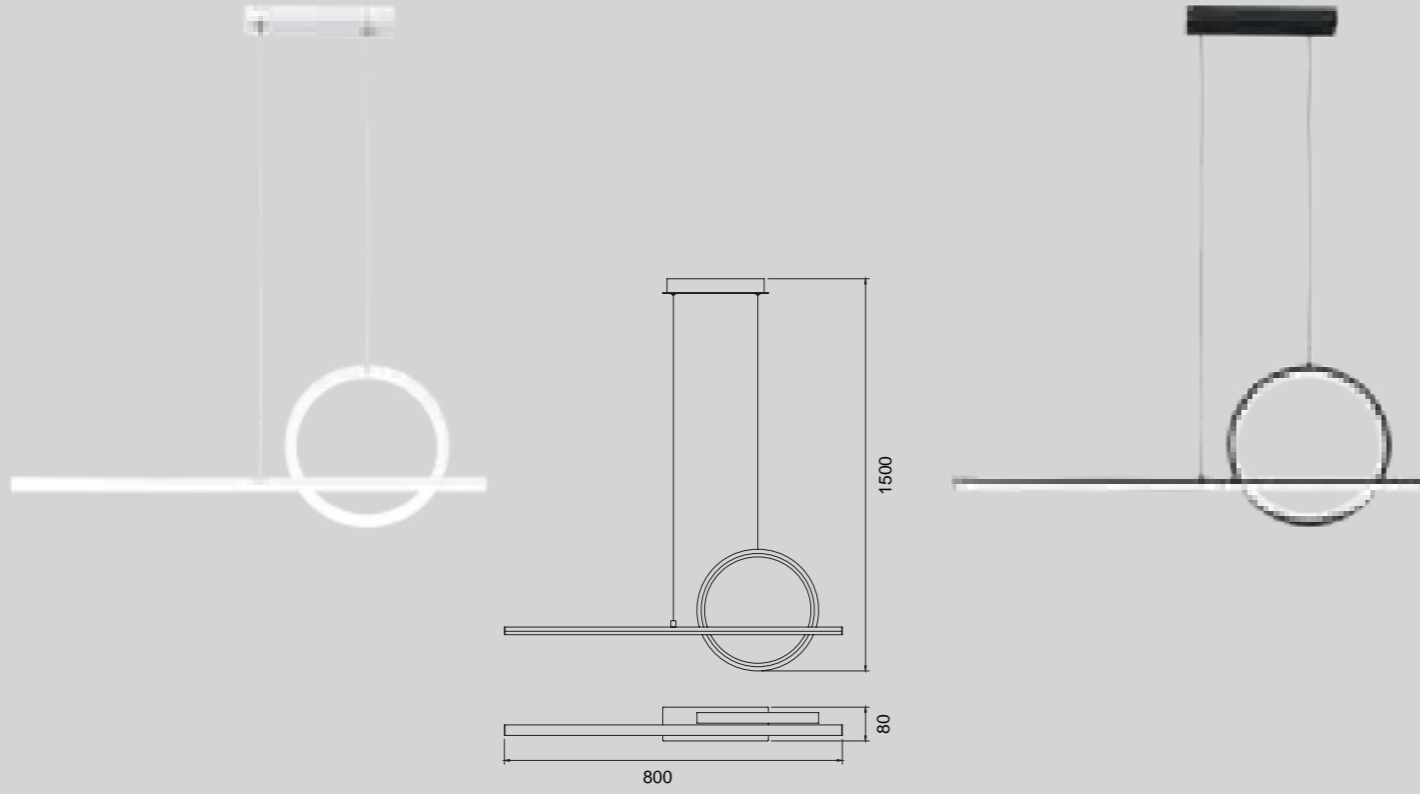

7192 Blanco-White
LED 30W 2400lm

7142 Negro-Black
LED 30W 2400lm

Aluminio/Silicona/Metal-Aluminium/Silicone/Metal 220-240V~50/60Hz CRI >80