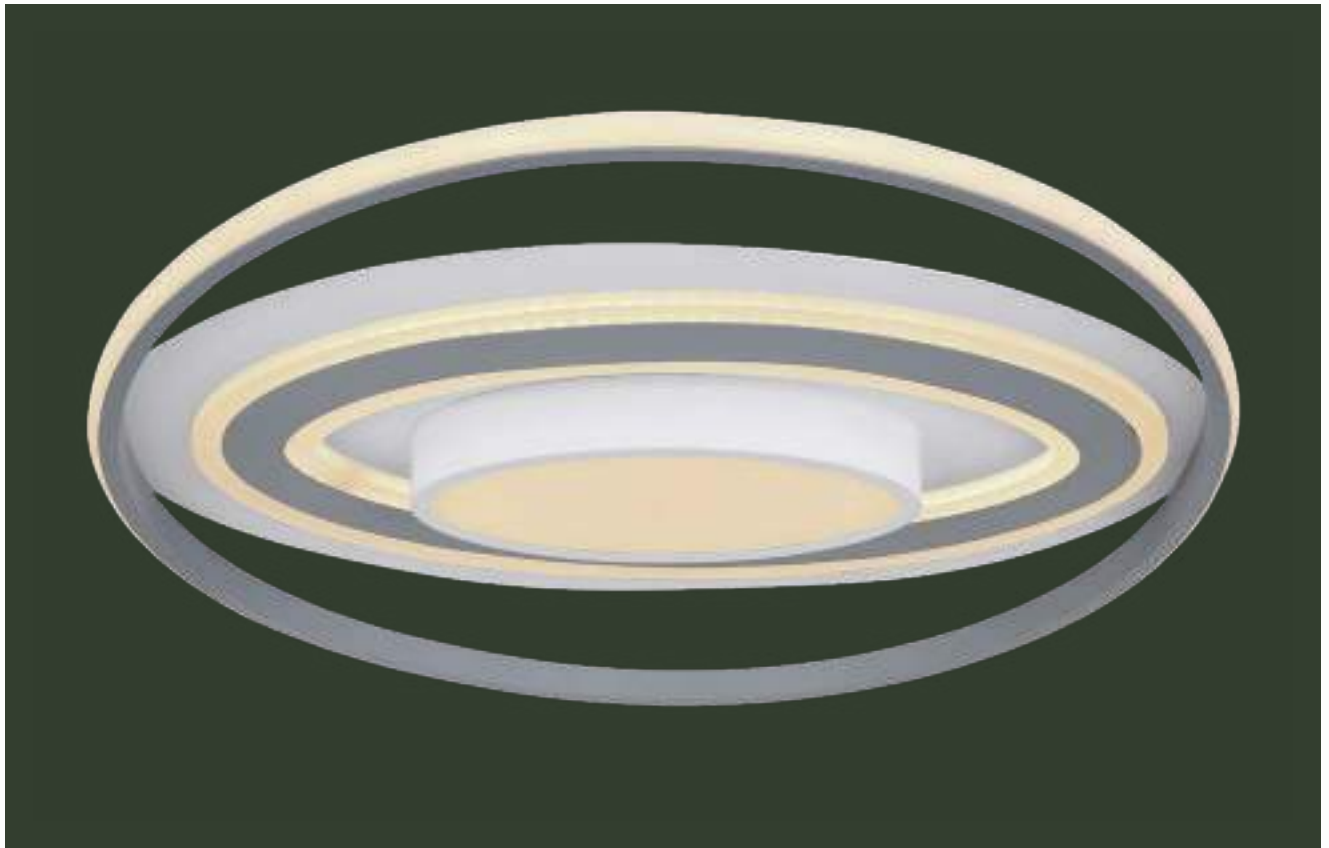

Leola

48016-60

incl. LED 60W

400-4200lm

265-2650lm

3000-6000K
3000|4500|6000K

VPE: 4

Ø57cm ∇ 7cm

metal white matt,
metal grey,
acrylic white

- incl.
- dimmmable
- many steps
- many light steps
- colour fixing
- night light
- memory function