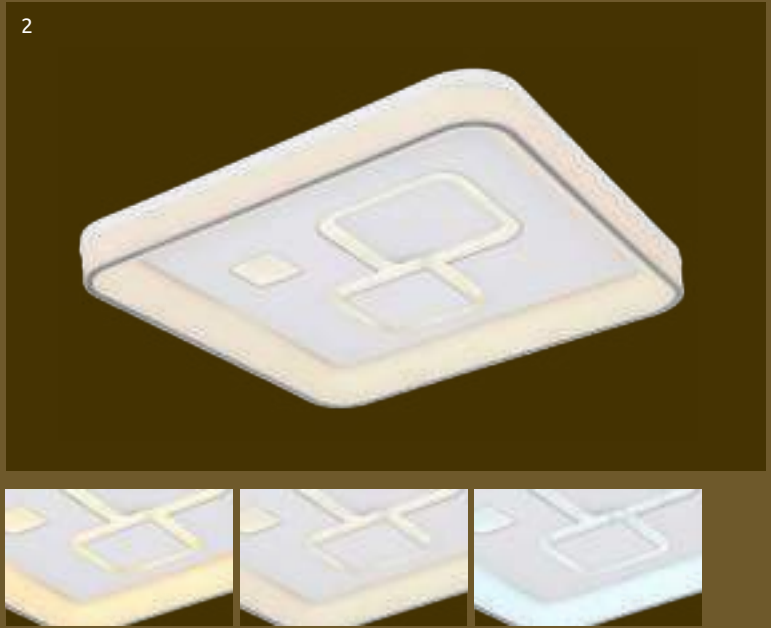

Roba

1	48423-36	incl. LED 36W	288-2880lm	220-2200lm	3000-6000K 3000|4500|6000K	VPE: 2	Ø49cm	↓8cm
2	48424-36	incl. LED 36W	288-2880lm	220-2200lm	3000-6000K 3000|4500|6000K	VPE: 2	↔49cm x 49cm	↓8cm

metal white, plastic white, plastic opal

Mavy

48416-50

incl. LED 50W

200-5000lm

150-1900lm

3000-6000K
3000|4500|6000K

VPE: 4

↔50cm x 50cm
↓10cm

metal white,
metal graphite,
acrylic opal