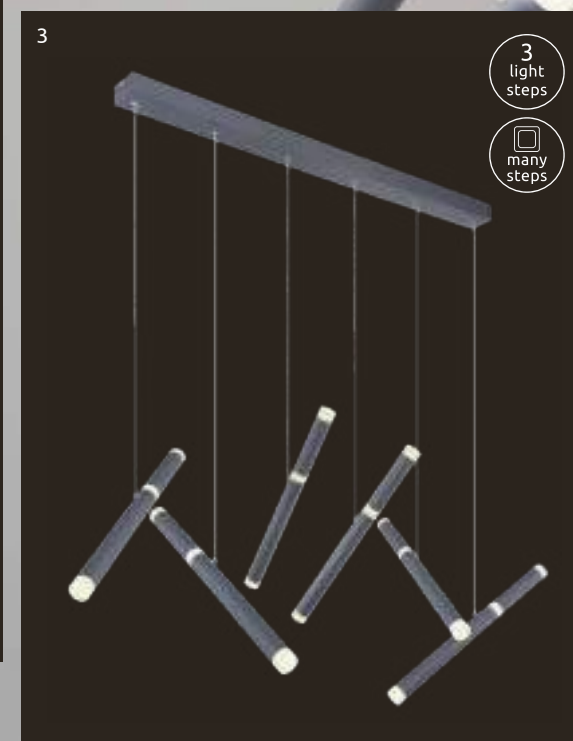

LED

Kelsy

1	67128-30	incl. LED 30W	3000lm	1000lm	4000K	VPE: 4	Ø35cm ▾ 180cm
2	67128-80	incl. LED 80W	8000lm	2600lm	4000K	VPE: 2	Ø85cm ▾ 250cm
3	67128-36	incl. LED 36W	3600lm	1100lm	4000K	VPE: 4	↔ 105cm x 33cm ▾ 120cm

metal graphite, acrylic opal

3 light steps

many steps

3 light steps

many steps