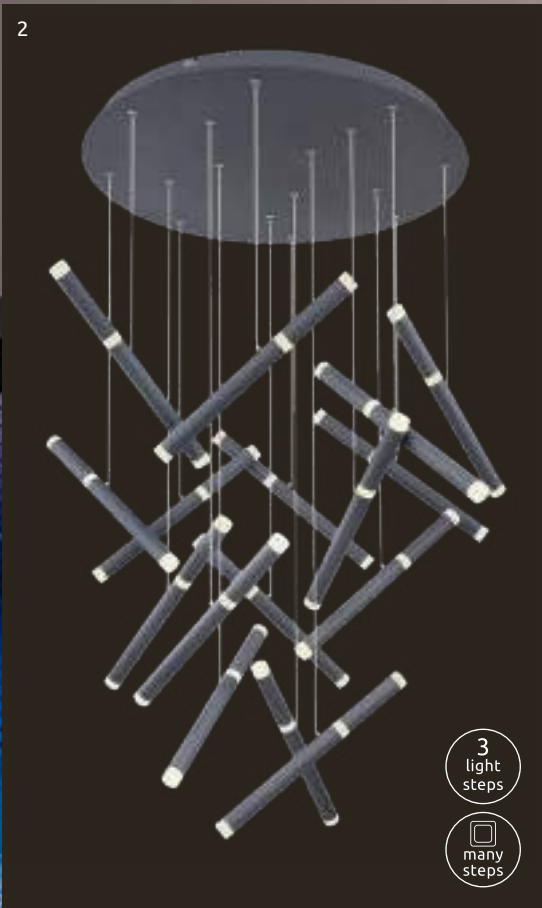

LED

Kelsy

1	67128-30	incl. LED 30W	3000lm	1000lm	4000K	VPE: 4	Ø35cm ▾ 180cm
2	67128-80	incl. LED 80W	8000lm	2600lm	4000K	VPE: 2	Ø85cm ▾ 250cm
3	67128-36	incl. LED 36W	3600lm	1100lm	4000K	VPE: 4	↔ 105cm x 33cm ▾ 120cm

metal graphite, acrylic opal

3 light steps

many steps

3 light steps

many steps