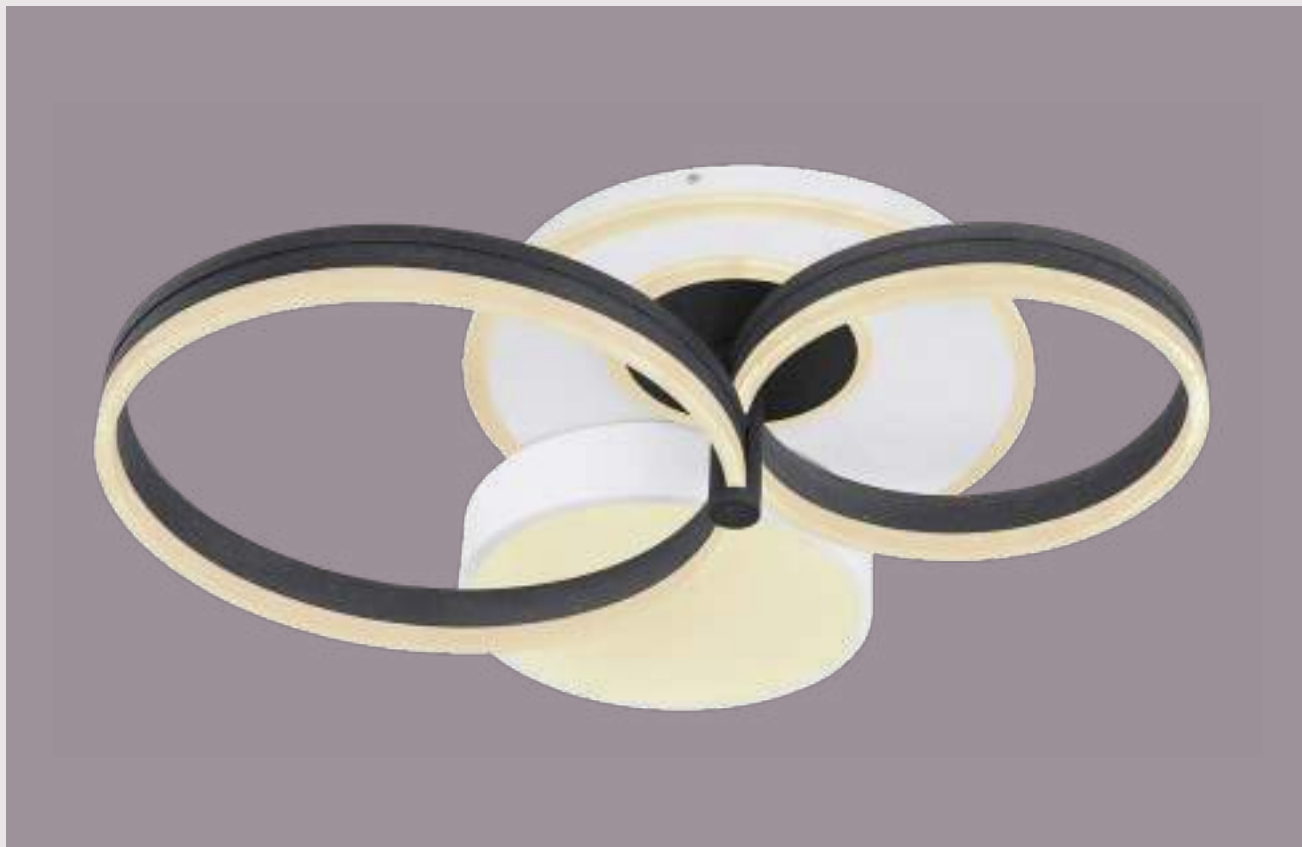

Jack

48448-48

incl. LED 48W

455-6051lm

147-2015lm

2700-6000K

2700|4000|6000K

VPE: 1

↔ 69cm x 59cm

▾16cm

metal white matt,
black matt, acrylic,
plastic opal