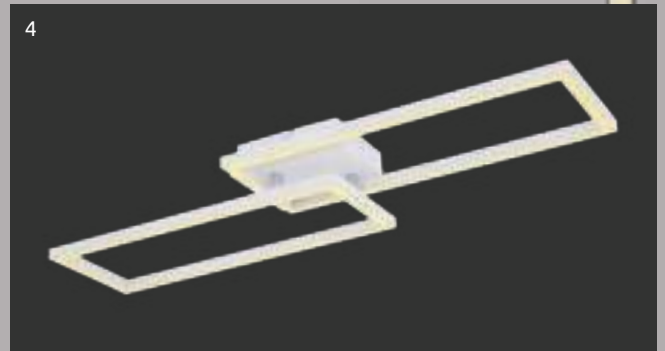

Tatjana

1	67243-24B	incl. LED 24W	2100lm	900lm	3000K	VPE: 4 ↔ 71cm x 23cm ▾ 7,5cm metal black matt, acrylic opal
2	67243-36B	incl. LED 36W	3300lm	1300lm	2700|4000|6000K	VPE: 4 ↔ 101cm x 29cm ▾ 7,5cm metal black matt, acrylic opal
3	67243-36W	incl. LED 36W	3300lm	2200lm	2700|4000|6000K	VPE: 4 ↔ 101cm x 29cm ▾ 7,5cm metal black matt, acrylic opal
4	67243-24W	incl. LED 24W	2100lm	1400lm	3000K	VPE: 4 ↔ 71cm x 23cm ▾ 7,5cm metal black matt, acrylic opal