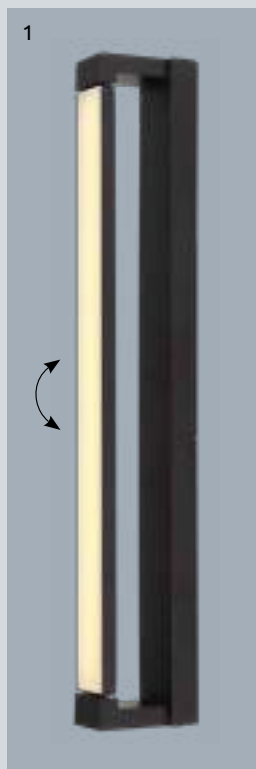

Susi

1	41498B	incl. LED 8W	900lm	400lm	3000K	VPE: 12	↔ 45,5cm ↓ 4cm ↳ 10cm	aluminium black matt, plastic opal
2	41498W	incl. LED 8W	900lm	400lm	3000K	VPE: 12	↔ 45,5cm ↓ 4cm ↳ 10cm	aluminium white matt, plastic opal

IP44