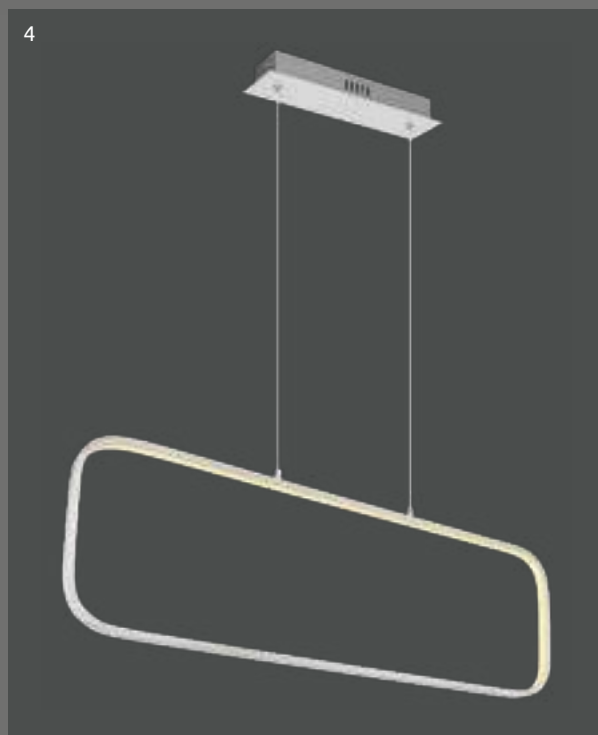

Silla

1	67262D	incl. LED 16W	1760lm	505lm	3000K	VPE: 4	↔ 63cm x 30,5cm ▾ 7cm	nickel matt, aluminium brushed, plastic opal
2	67262S	incl. LED 24W	2640lm	1186lm	3000K	VPE: 4	↔ 23cm x 18cm ↓ 130,5cm	nickel matt, aluminium brushed, plastic opal
3	67262HB	incl. LED 24W	2640lm	843lm	3000K	VPE: 4	↔ 80cm x 26,5cm ▾ 120cm	metal black matt, aluminium black matt, plastic opal
4	67262H	incl. LED 24W	2640lm	1160lm	3000K	VPE: 4	↔ 80cm x 26,5cm ▾ 120cm	nickel matt, aluminium brushed, plastic opal
5	67262SB	incl. LED 24W	2640lm	819lm	3000K	VPE: 4	↔ 23cm x 18cm ↓ 130,5cm	metal black matt, aluminium black matt, plastic opal
6	67262DB	incl. LED 16W	1760lm	441lm	3000K	VPE: 4	↔ 63cm x 30,5cm ▾ 7cm	metal black matt, aluminium black matt, plastic opal