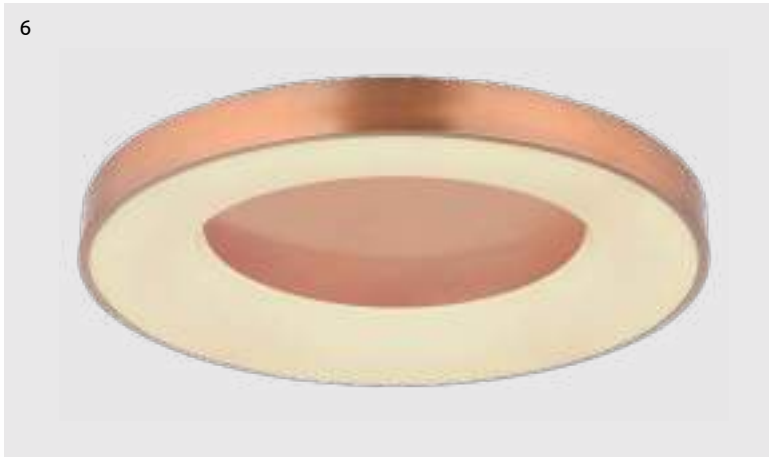

metal white, plastic black, plastic bronze coloured, acrylic opal

Jolli

1	41758-30	incl. LED 30W	290-2900lm	190-1800lm	2700-6000K 2700 4200 6000K	VPE: 4	Ø40cm ▾10cm	metal black, wood optics, plastic opal
2	41758-42	incl. LED 42W	400-4000lm	250-2500lm	2700-6000K 2700 4200 6000K	VPE: 4	Ø60cm ▾10cm	metal black, wood optics, plastic opal
3	41758-30B	incl. LED 30W	290-2900lm	190-1800lm	2700-6000K 2700 4200 6000K	VPE: 4	Ø40cm ▾10cm	metal black, plastic opal
4	41758-42B	incl. LED 42W	400-4000lm	250-2500lm	2700-6000K 2700 4200 6000K	VPE: 4	Ø60cm ▾10cm	metal black, plastic opal
5	41758-30C	incl. LED 30W	290-2900lm	190-1800lm	2700-6000K 2700 4200 6000K	VPE: 4	Ø40cm ▾10cm	metal white, copper coloured, plastic opal
6	41758-42C	incl. LED 42W	400-4000lm	250-2500lm	2700-6000K 2700 4200 6000K	VPE: 4	Ø60cm ▾10cm	metal white, copper coloured, plastic opal