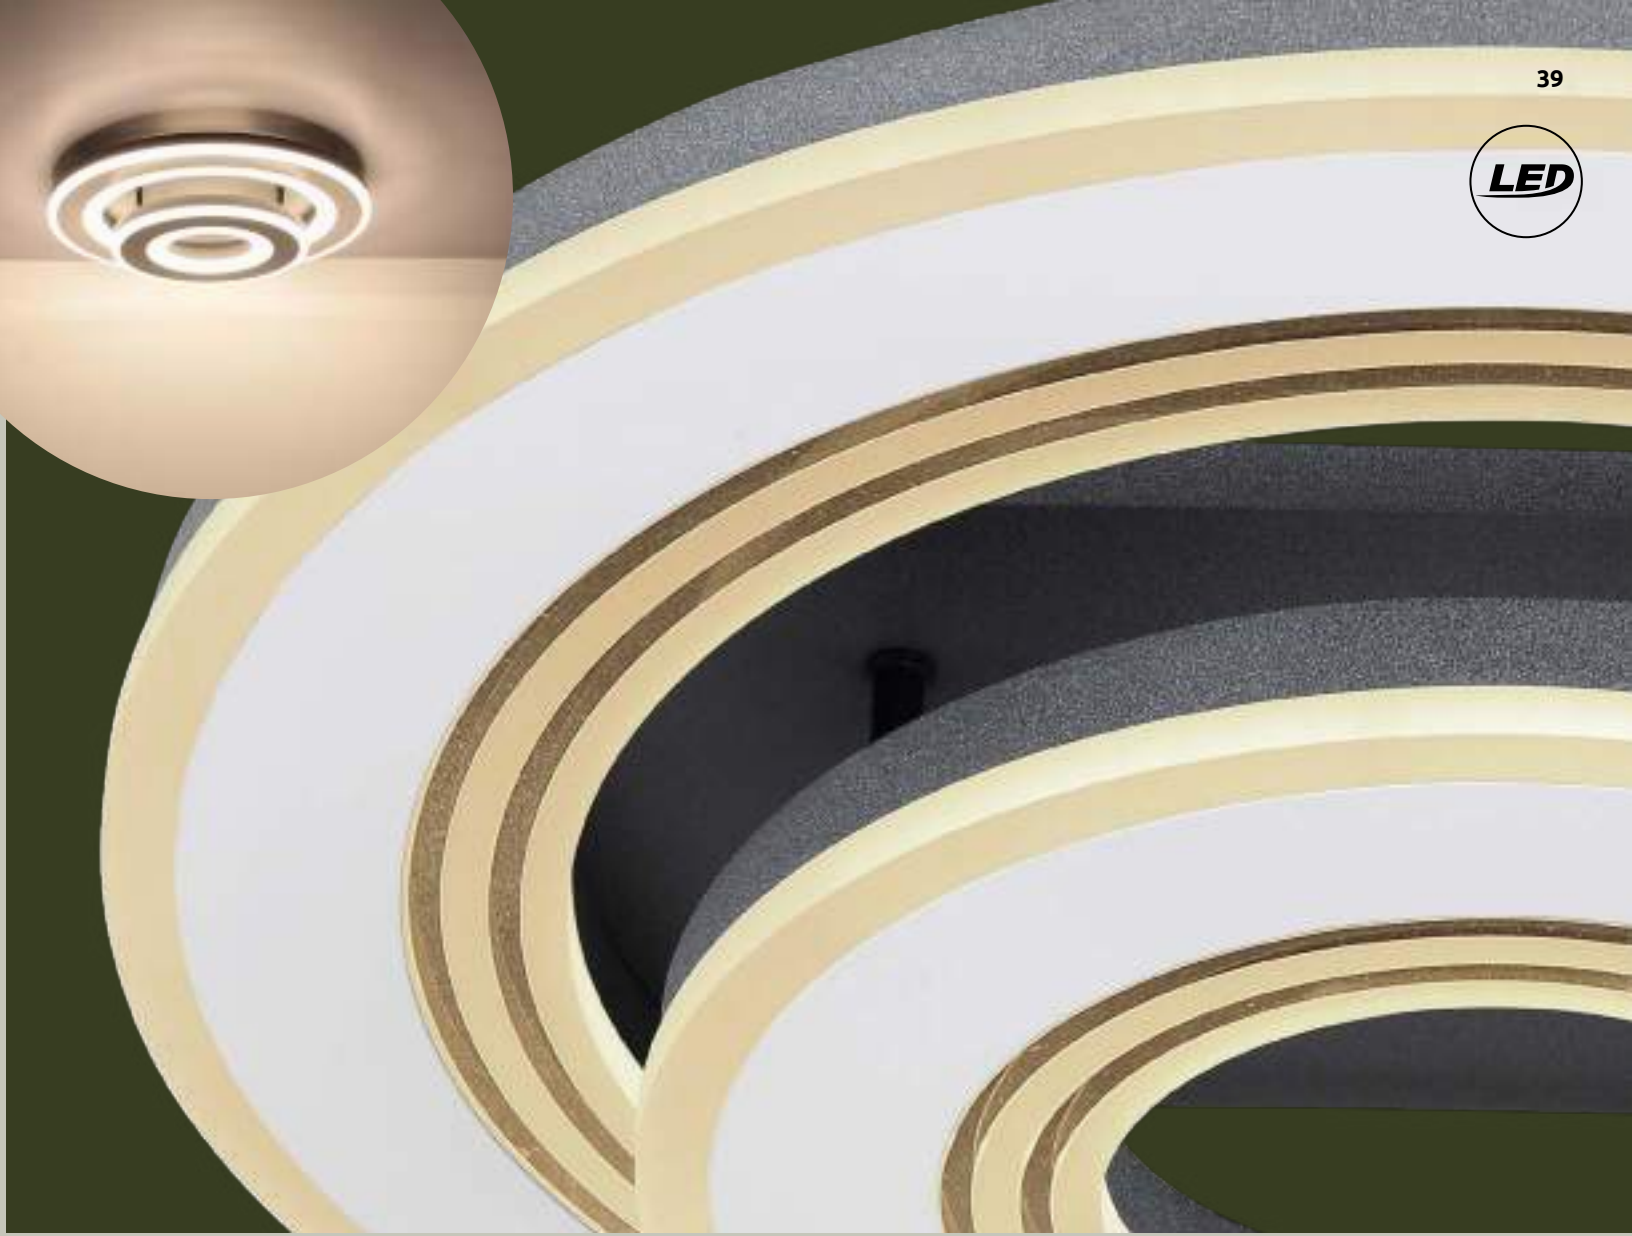

Jack

1	48449-56	incl. LED 56W	530-6837lm	140-2420lm	2700-6000K 2700|4000|6000K	VPE: 1 ↔ 50cm x 50cm ▾ 11,5cm
2	48449-50	incl. LED 50W	490-5930lm	128-2080lm	2700-6000K 2700|4000|6000K	VPE: 1 Ø50cm ▾ 11,5cm

metal white matt, black matt, acrylic opal, clear

- incl.
- many steps
- many light steps
- dimmable
- night light
- memory function
- colour fixing