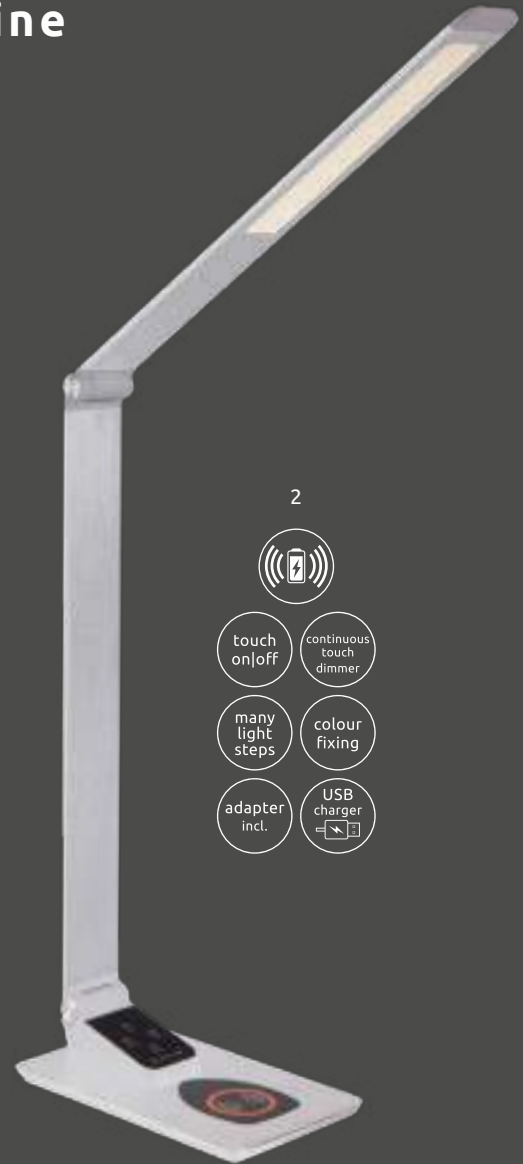

Janine

1. 2
2. touch on/off
   - continuous touch dimmer
   - many light steps
   - colour fixing
   - adapter incl.
   - USB charger incl.

1	58402	incl. LED 7W	630lm	420lm	3000|4500|6000K	VPE: 6	↔ max.62cm x 19cm	↓ max.77,5cm	aluminium black, plastic white
2	58404	incl. LED 7W	67-670lm	42-420lm	3000|4500|6000K	VPE: 6	↔ max.66cm x 12cm	↓ max.81,5cm	aluminium silver, plastic silver, opal