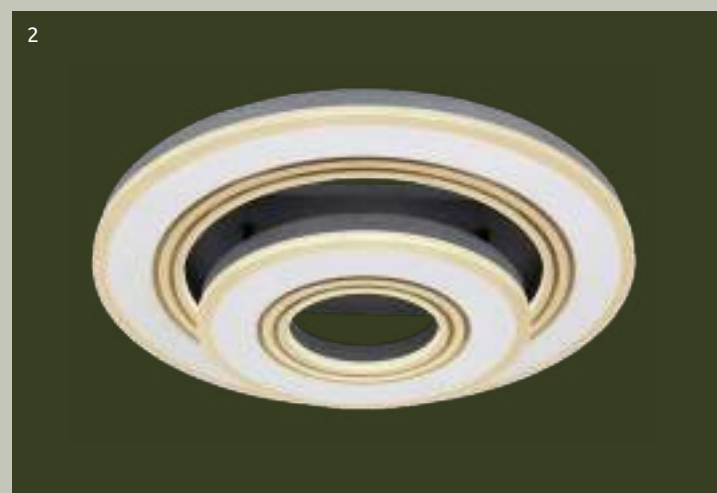

⌞ 9cm

metal black matt,
aluminium black
matt, metal wood
matt, plastic opal

LUMEN / LED

100%=1255lm	40%=502lm	10%=125lm

Margy

1	48447-56	incl. LED 56W	560-6880lm	200-2545lm	2700-6000K 2700 4000 6000K	VPE: 1 ↔ 50cm x 47cm ▾ 15,5cm
2	48447-48	incl. LED 48W	456-5460lm	161-2520lm	2700-6000K 2700 4000 6000K	VPE: 1 ↔ 50cm x 47cm ▾ 15,5cm

metal grey matt, golden matt, acrylic opal

- incl.
- many steps
- many light steps
- dimmable
- night light
- memory function
- colour fixing

Jack

1	48449-56	incl. LED 56W	530-6837lm	140-2420lm	2700-6000K 2700 4000 6000K	VPE: 1 ↔ 50cm x 50cm ▾ 11,5cm
2	48449-50	incl. LED 50W	490-5930lm	128-2080lm	2700-6000K 2700 4000 6000K	VPE: 1 Ø50cm ▾ 11,5cm