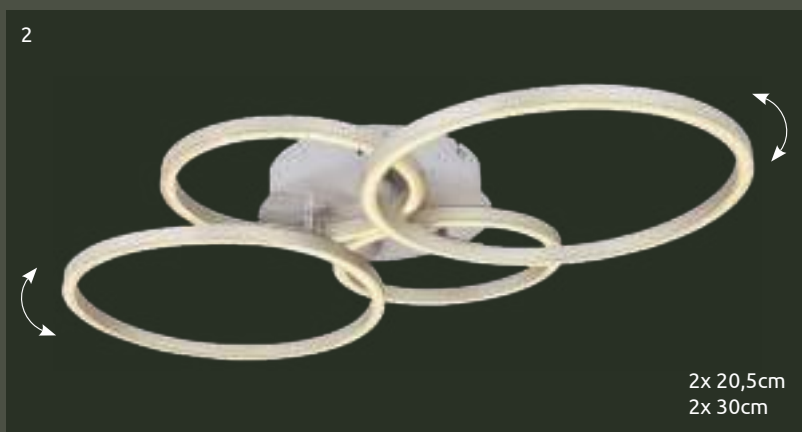

Kendy

1	67233-30N	incl. LED 30W	2000lm	1500lm	3000K	VPE: 4	↔ 49,5cm x 30cm	↕ 9,5cm
2	67233-40N	incl. LED 40W	2680lm	1960lm	3000K	VPE: 4	↔ 65,5cm x 40,5cm	↕ 7,5cm
3	67233-24N	incl. LED 24W	2000lm	1300lm	3000K	VPE: 4	↔ 49cm x 24,5cm	↕ 7cm

nickel matt, plastic opal