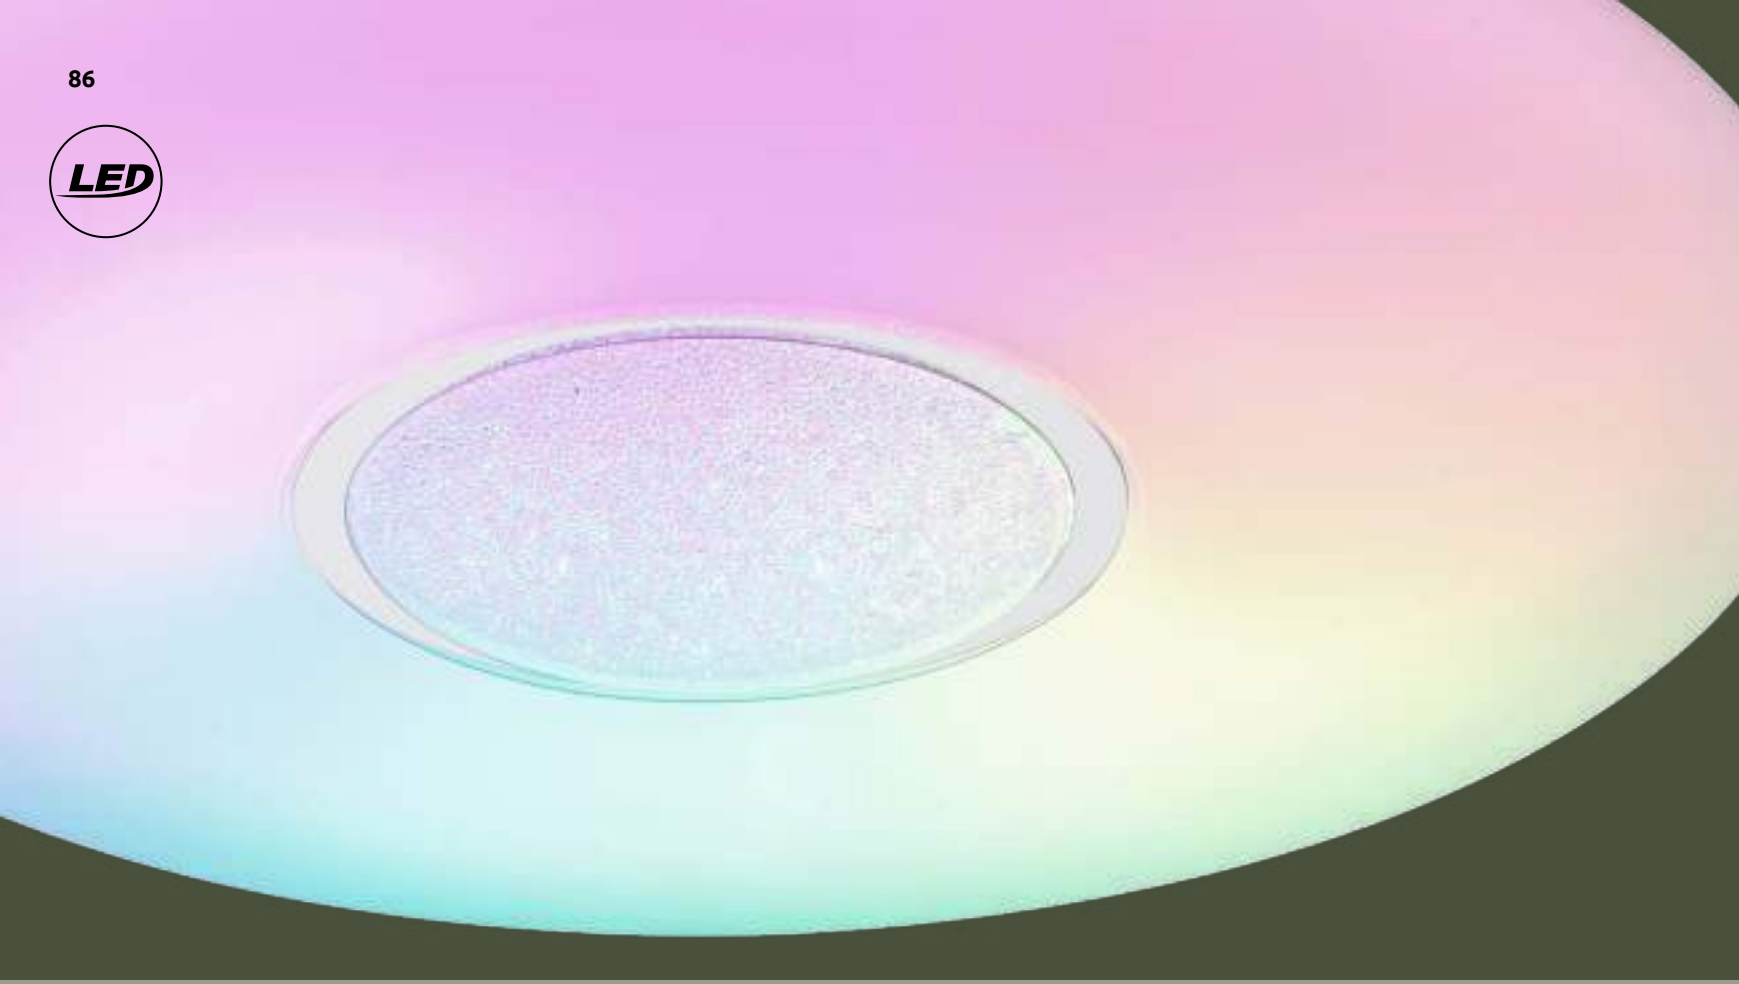

- incl.
- dimmable
- many light steps
- colour fixing
- RGB colour change
- RGB colour fixing
- Rainbow Effect
- night light
- memory function

Sully

1	41367-24	incl. LED 24W incl. RGB LED 6W	100-2000lm	70-1500lm	3000-6500K 3000|4000|6500K	VPE: 5 | Ø41cm ↓7cm
2	41367-40	incl. LED 40W incl. RGB LED 7,5W	280-4000lm	200-2500lm	3000-6500K 3000|4000|6500K	VPE: 5 | Ø49cm ↓7,5cm

metal white, plastic opal, chrome ring, glass crystals clear