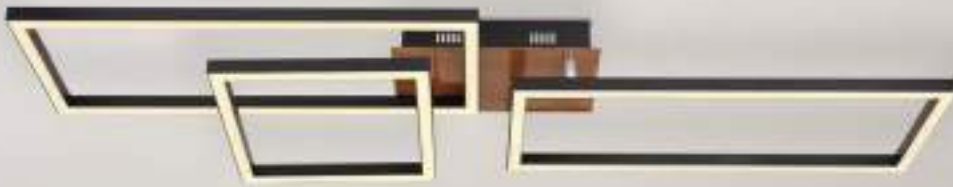

July

67248-40

incl. LED 40W

430-4279lm

130-1255lm

3000K

VPE: 4

↔ 92cm x 25cm

⌞ 9cm

metal black matt,
aluminium black
matt, metal wood
matt, plastic opal

LUMEN / LED

100%=1255lm	40%=502lm	10%=125lm