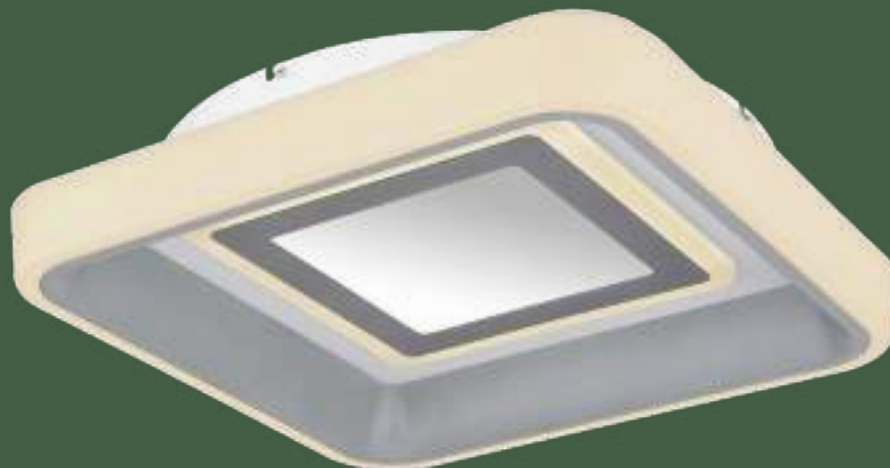

APP control

Easy Smartphone
and Voice Control

compatible with
Alexa

compatible with
Google Assistant