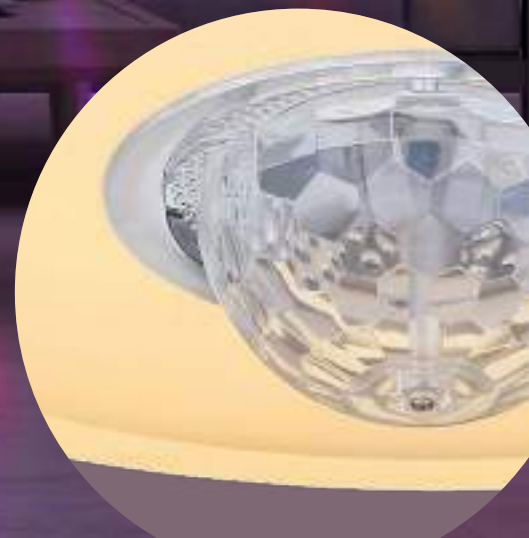

Santina

41364-40

incl. LED 40W
incl. RGB LED 5W
incl. speaker 5W

335-3350lm

225-2250lm

3000-6000K
3000|4500|6000K

VPE: 4

Ø50cm ▾ 13,5cm

metal white, chrome ring,
plastic opal, copper ring,
plastic clear