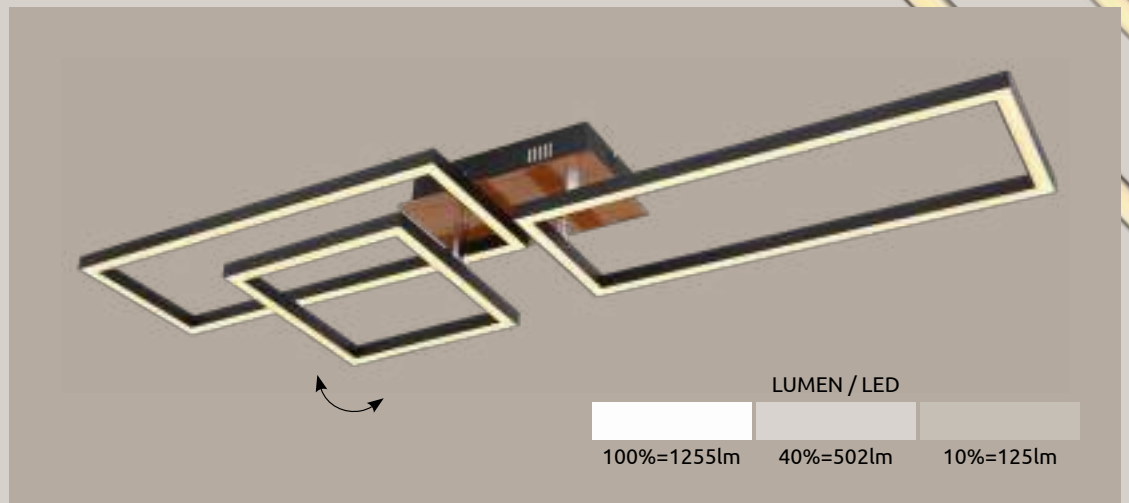

July

67248-40

incl. LED 40W

430-4279lm

130-1255lm

3000K

VPE: 4

↔ 92cm x 25cm

⌞ 9cm

metal black matt,
aluminium black
matt, metal wood
matt, plastic opal