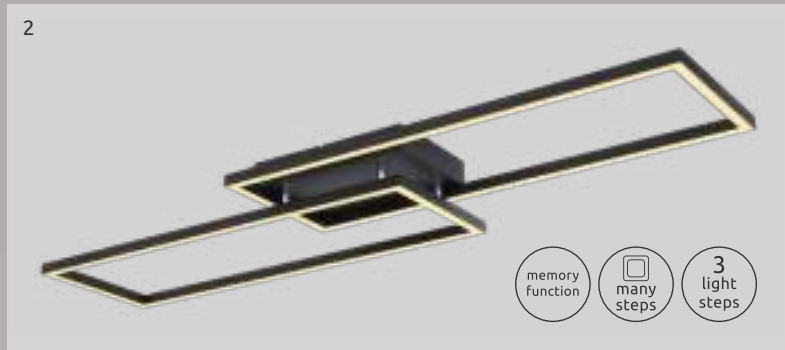

Tatjana

1	67243-24B	incl. LED 24W	2100lm	900lm	3000K	VPE: 4 ↔ 71cm x 23cm ▾ 7,5cm metal black matt, acrylic opal
2	67243-36B	incl. LED 36W	3300lm	1300lm	2700|4000|6000K	VPE: 4 ↔ 101cm x 29cm ▾ 7,5cm metal black matt, acrylic opal
3	67243-36W	incl. LED 36W	3300lm	2200lm	2700|4000|6000K	VPE: 4 ↔ 101cm x 29cm ▾ 7,5cm metal black matt, acrylic opal
4	67243-24W	incl. LED 24W	2100lm	1400lm	3000K	VPE: 4 ↔ 71cm x 23cm ▾ 7,5cm metal black matt, acrylic opal