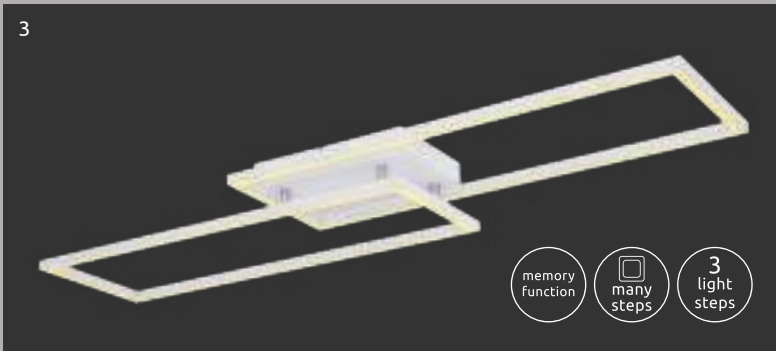

Tatjana

1	67243-24B	incl. LED 24W	2100lm	900lm	3000K	VPE: 4 ↔ 71cm x 23cm ▾ 7,5cm metal black matt, acrylic opal
2	67243-36B	incl. LED 36W	3300lm	1300lm	2700|4000|6000K	VPE: 4 ↔ 101cm x 29cm ▾ 7,5cm metal black matt, acrylic opal
3	67243-36W	incl. LED 36W	3300lm	2200lm	2700|4000|6000K	VPE: 4 ↔ 101cm x 29cm ▾ 7,5cm metal black matt, acrylic opal
4	67243-24W	incl. LED 24W	2100lm	1400lm	3000K	VPE: 4 ↔ 71cm x 23cm ▾ 7,5cm metal black matt, acrylic opal