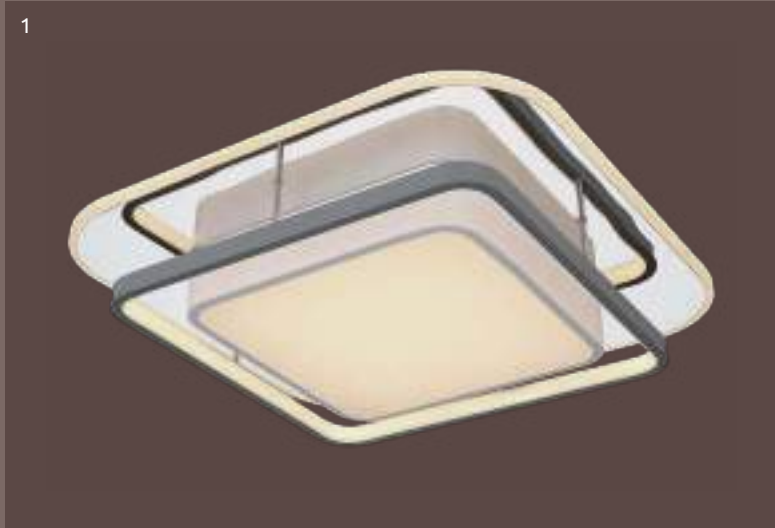

Leola

1	48017-60	incl. LED 60W	400-4200lm	265-2650lm	3000-6000K 3000|4500|6000K	VPE: 4 $\leftrightarrow$49cm x 49cm ∇10,5cm
2	48017-60R	incl. LED 60W	400-4200lm	265-2650lm	3000-6000K 3000|4500|6000K	VPE: 4 $\varnothing$49cm ∇10,5cm

metal white matt, metal grey, chrome, stainless steel, acrylic white

- incl.
- dimmmable
- many steps
- many light steps
- colour fixing
- night light
- memory function