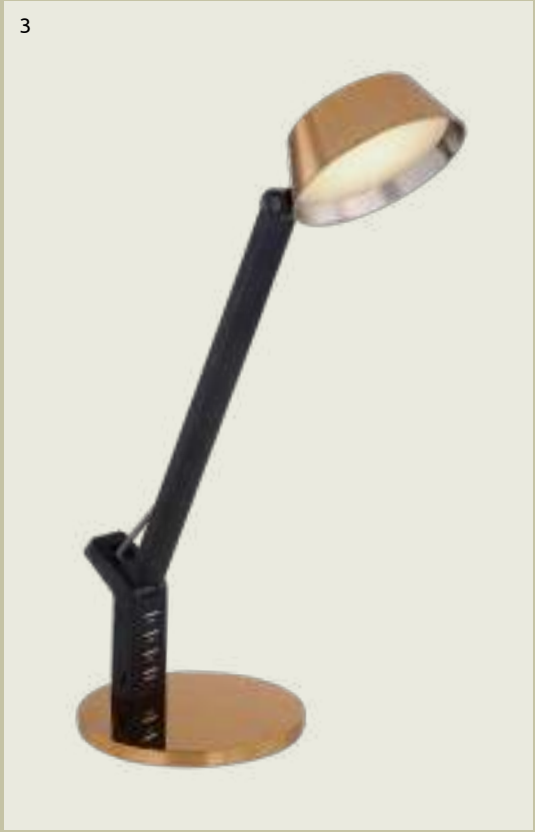

Ursino

- touch on/off
- continuous touch dimmer
- colour fixing
- adapter incl.
- USB charger

1	58422B	incl. LED 8W	30-580lm	24-450lm	3000|4000|6300K	VPE: 6	↔ max.48cm x 17cm ↓ max.52cm	metal black, plastic black
2	58422S	incl. LED 8W	30-580lm	24-450lm	3000|4000|6300K	VPE: 6	↔ max.48cm x 17cm ↓ max.52cm	metal silver, plastic black
3	58423	incl. LED 8W	30-580lm	24-450lm	3000|4000|6300K	VPE: 6	↔ max.48cm x 17cm ↓ max.52cm	metal gold coloured, plastic black