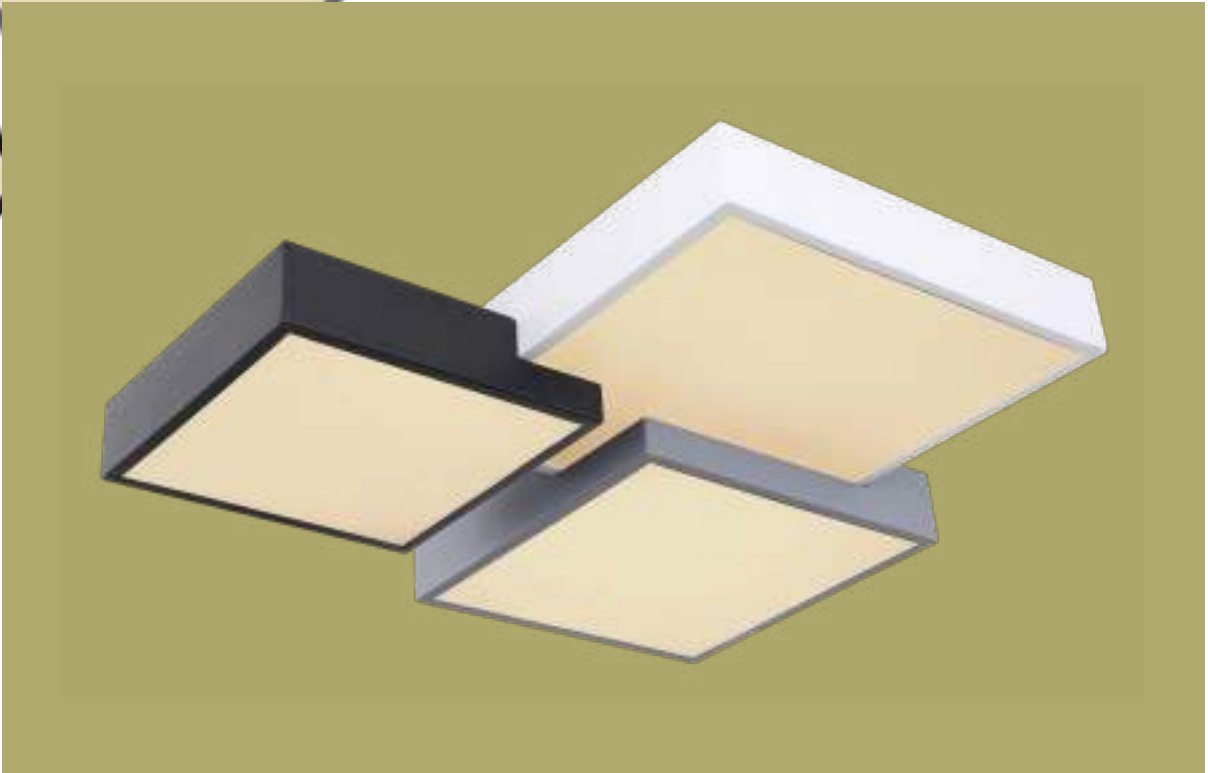

Danno

67241-60

incl. LED 55W

250-5500lm

200-2300lm

3000-6000K

3000|4500|6000K

VPE: 1

↔ 60cm x 54cm
↓ 13cm

metal black,
white, grey,
plastic opal, white