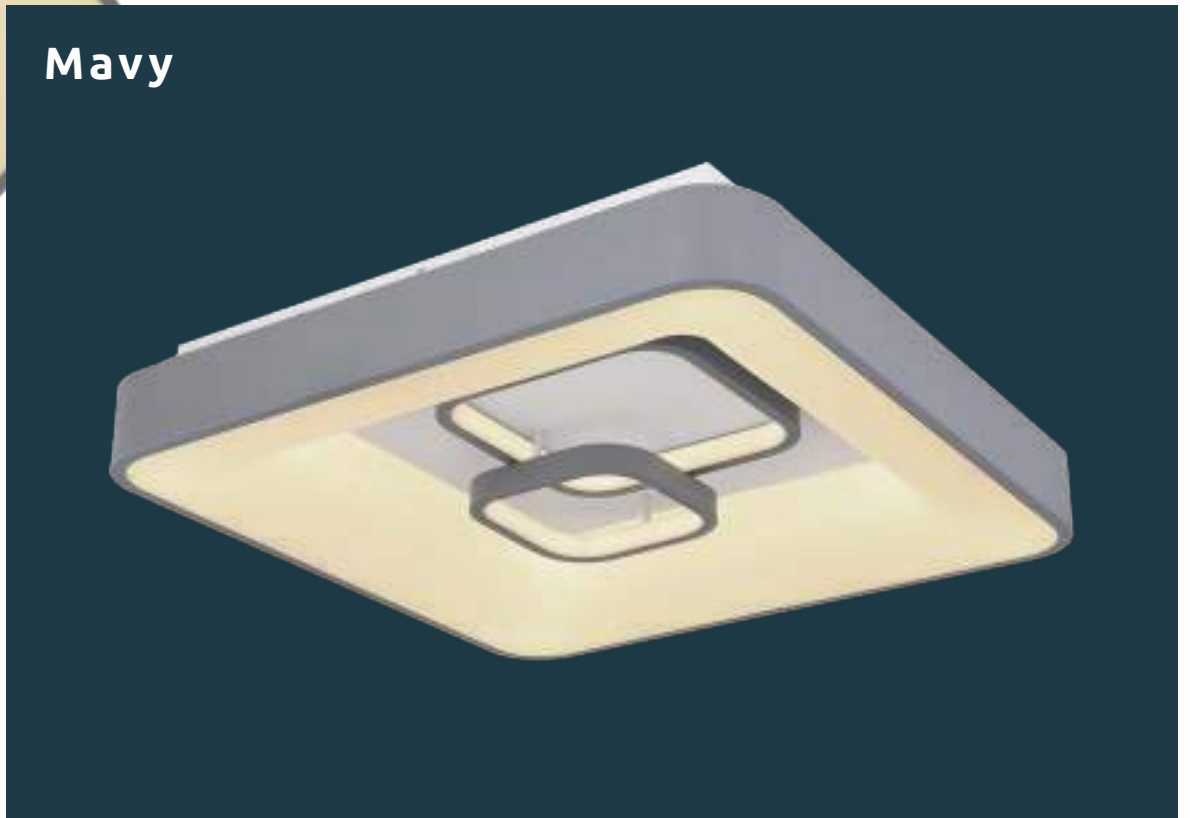

Mavy

48416-50

incl. LED 50W

200-5000lm

150-1900lm

3000-6000K
3000|4500|6000K

VPE: 4

↔50cm x 50cm
↓10cm

metal white,
metal graphite,
acrylic opal