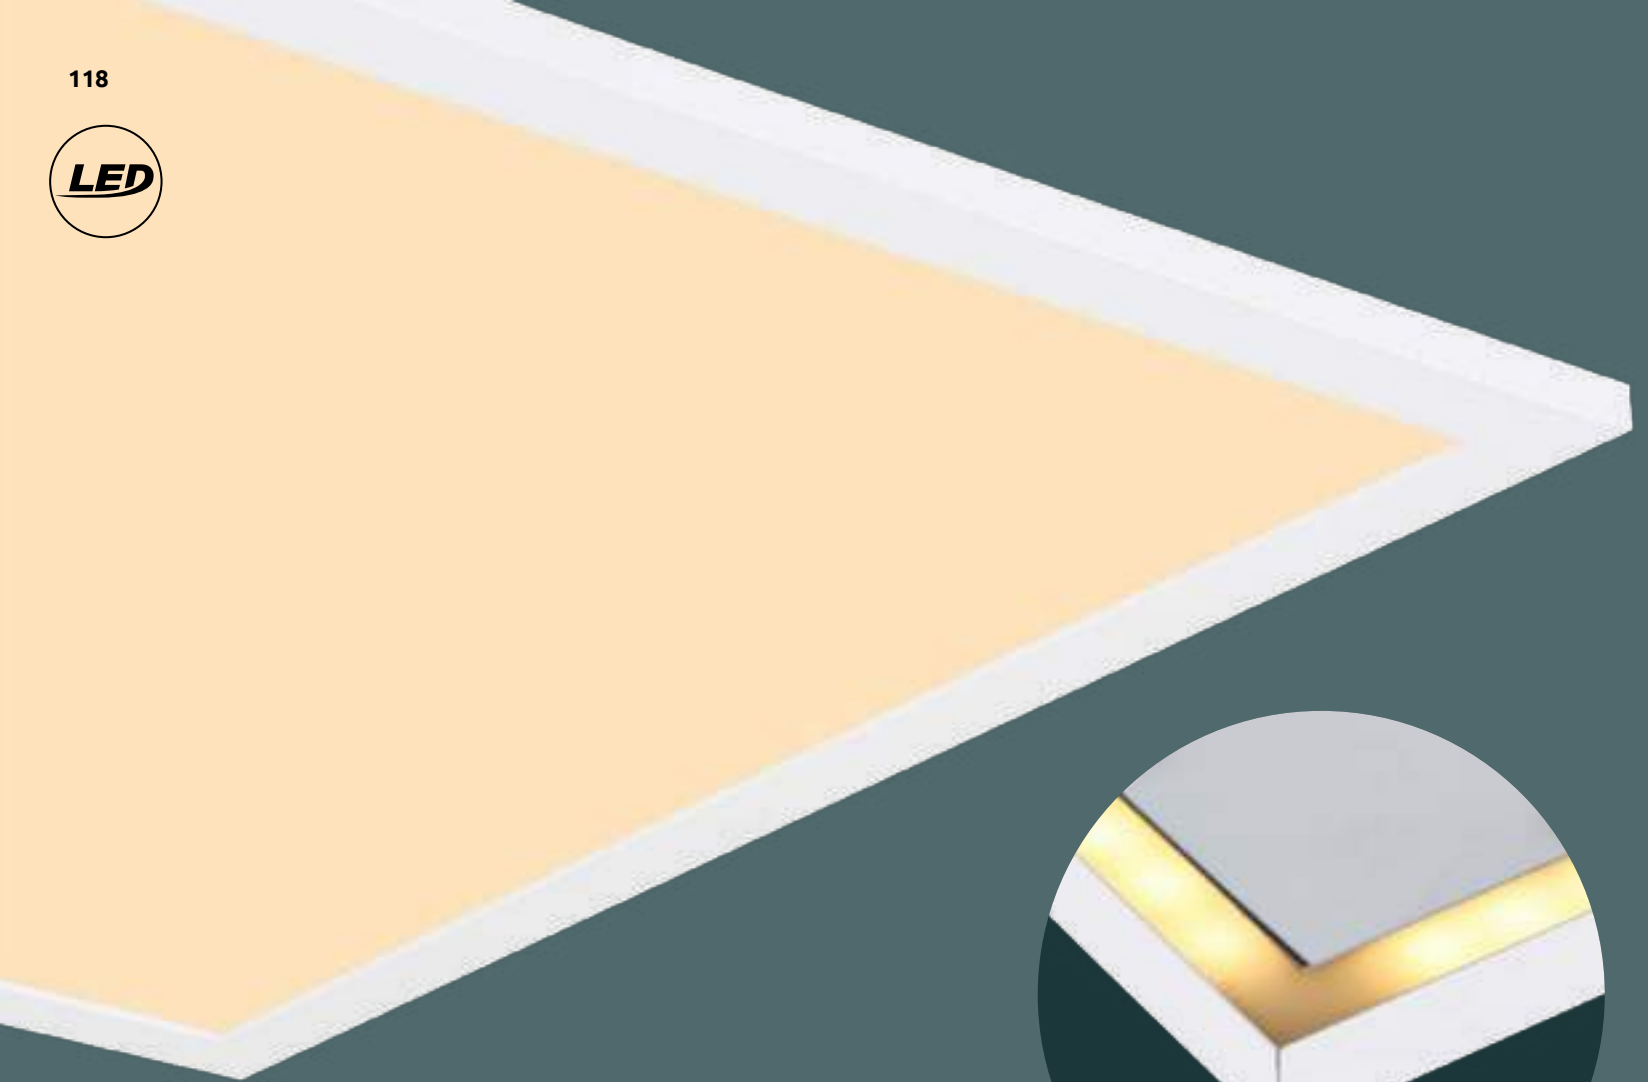

metal white, aluminium wood optics, plastic opal, white

Sunao

1	41597D1	incl. LED 18W	1800lm	1130lm	3000K	VPE: 4	↔ 40cm x 40cm ↓ 4,5cm
		incl. LED 4W	400lm	270lm			
2	41597D	incl. LED 18W	1800lm	1130lm	3000K	VPE: 4	↔ 30cm x 30cm ↓ 4,5cm
		incl. LED 4W	400lm	270lm			