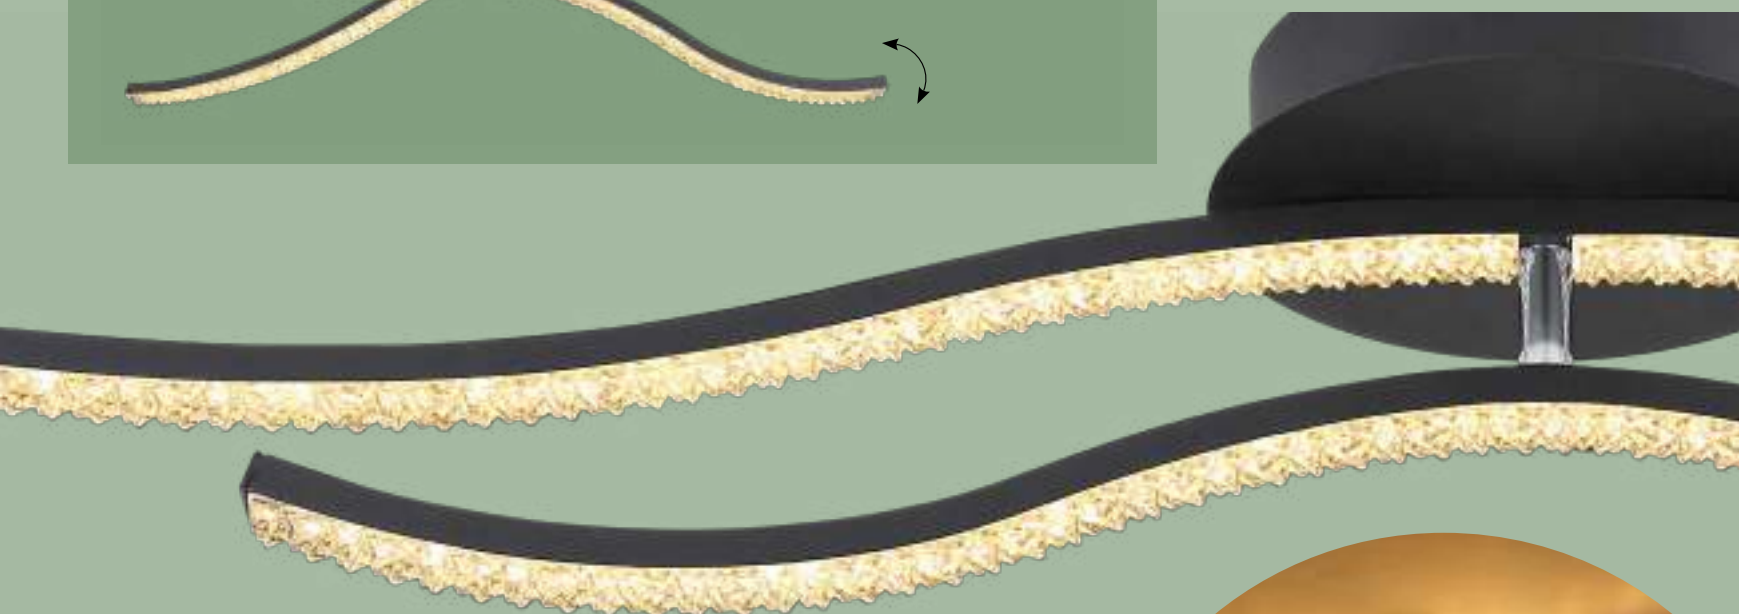

1

Jules

1	67169D2	incl. LED 20W	2200lm	1300lm	3000K	VPE: 6	↔90,5cm x 43cm	▾13cm
2	67169D1	incl. LED 20W	2400lm	1050lm	3000K	VPE: 6	↔47cm x 44cm	▾13cm

metal black matt, acrylic, acrylic crystals