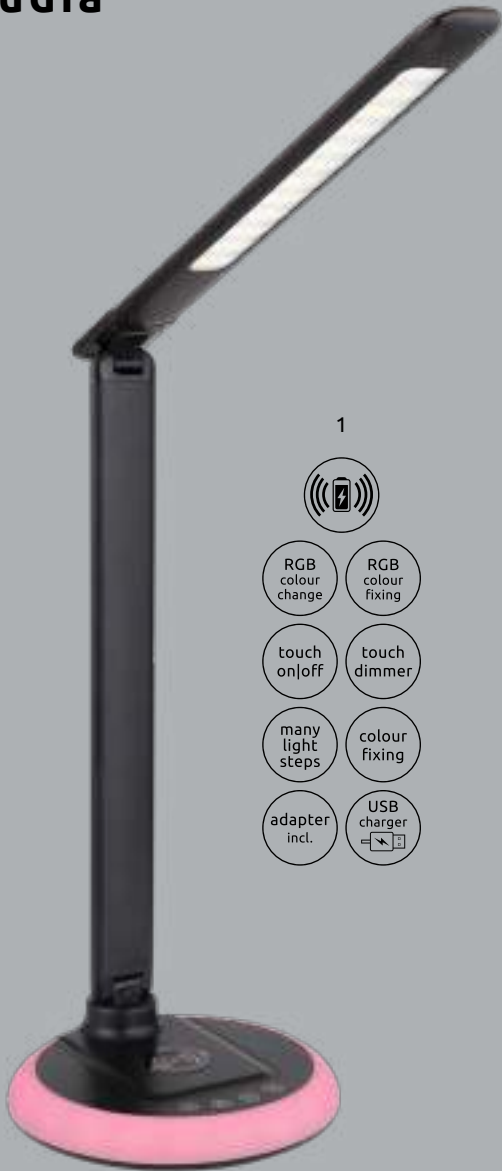

Claudia

1. 1
2. RGB colour change
   - RGB colour fixing
   - touch on/off
   - touch dimmer
   - many light steps
   - colour fixing
   - adapter incl.
   - USB charger incl.