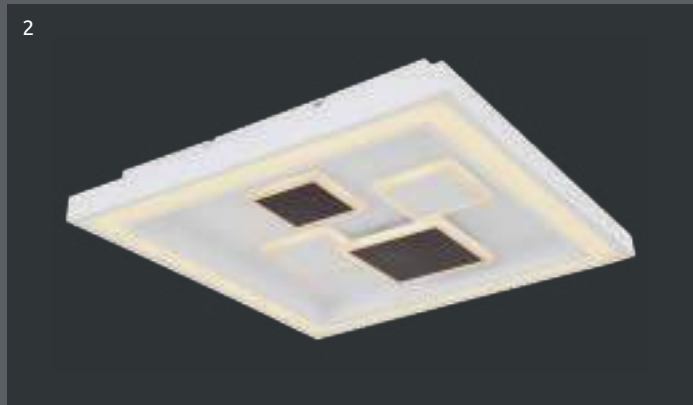

Kelvin range
3000-6000K
dimnable
night light
memory function
timer