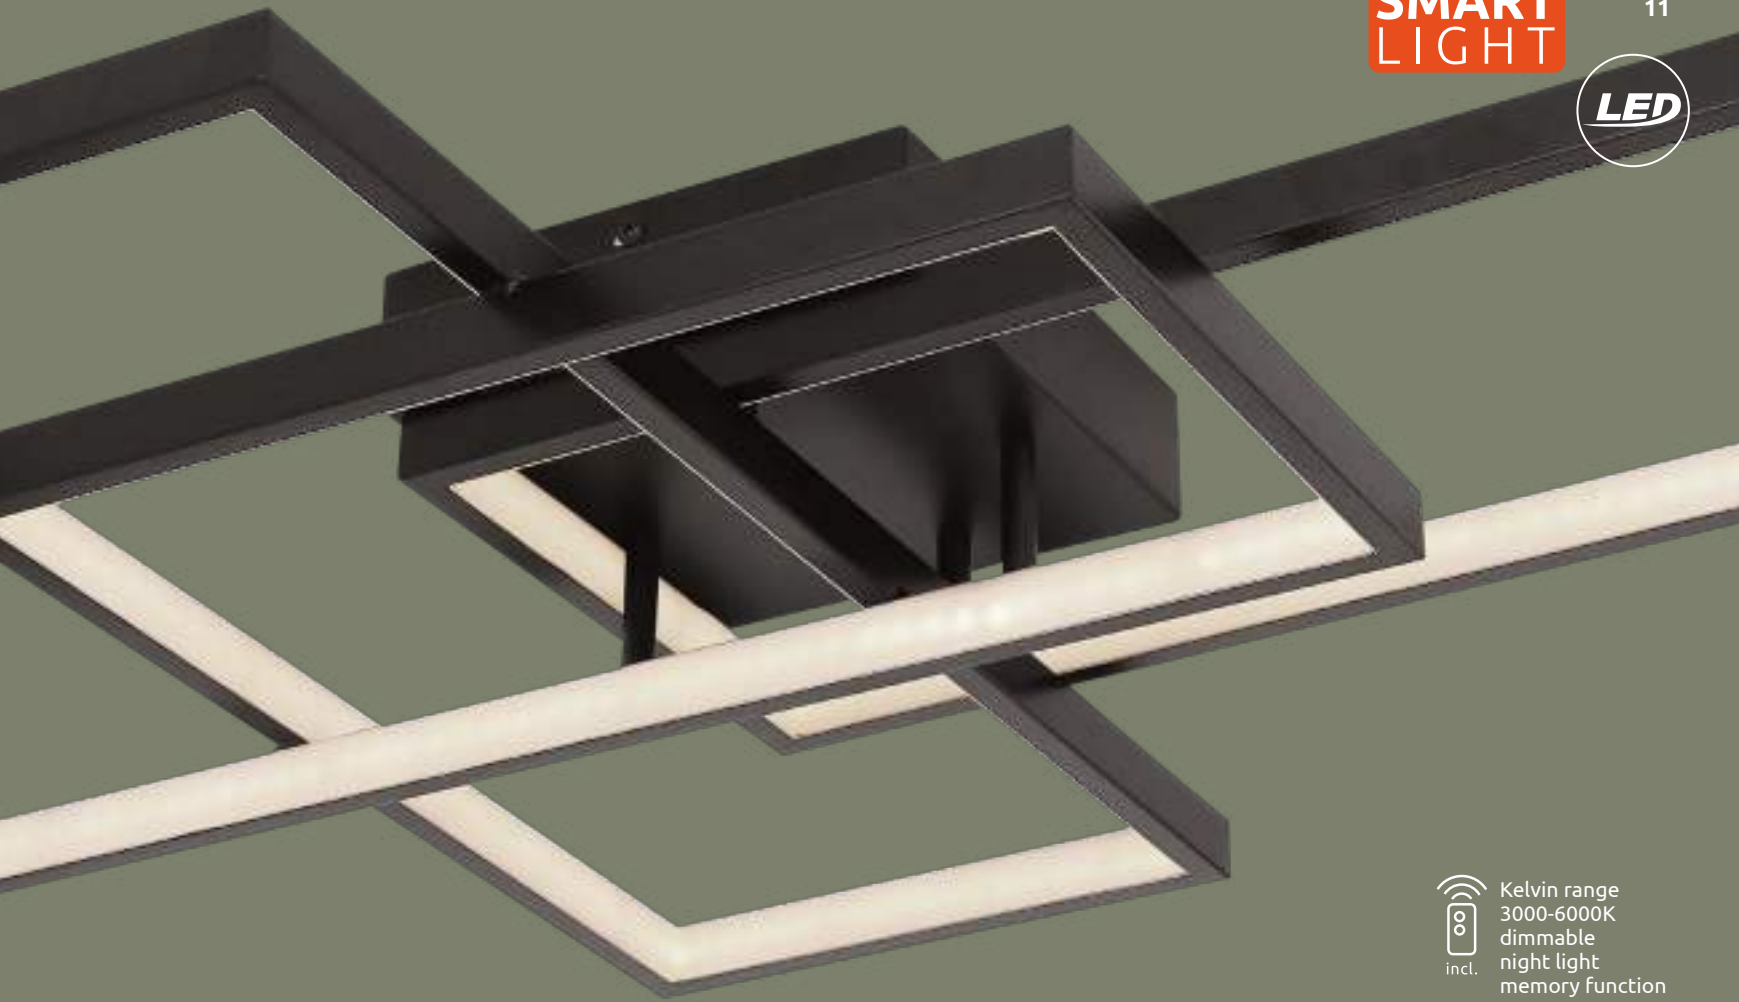

VPE: 4

↔ 41,5cm x 41,5cm

⌞ 10,5cm

metal white, acylic opal, white

APP control

Easy Smartphone and Voice Control

compatible with Alexa

compatible with Google Assistant