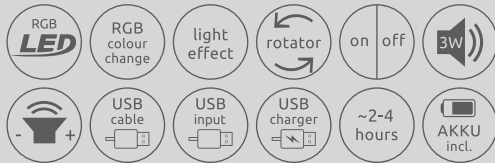

Veli

28051

incl. RGB LED 3W
incl. speaker 3W

VPE: 12

Ø10cm ↓12,5cm

plastic black, clear

Fontana

93035