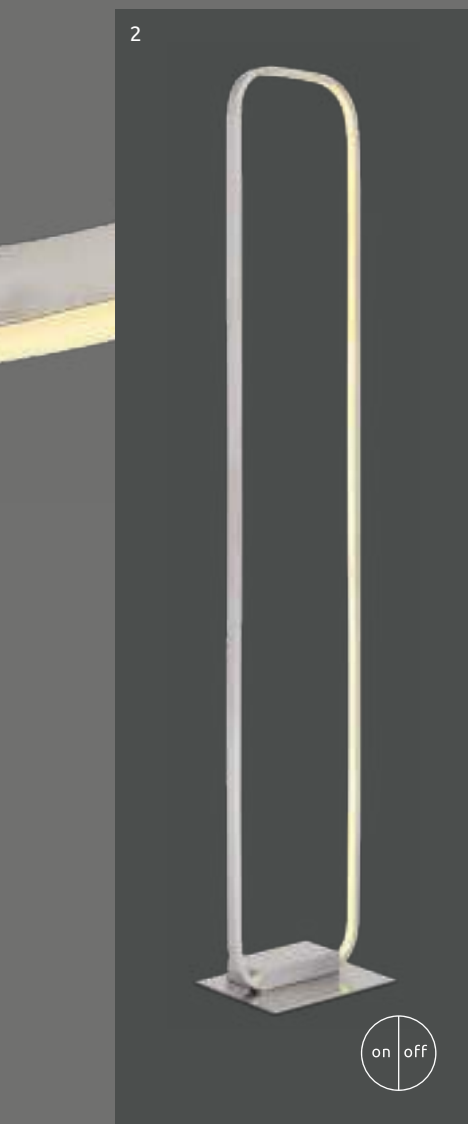

Silla

1	67262D	incl. LED 16W	1760lm	505lm	3000K	VPE: 4	↔ 63cm x 30,5cm ▾ 7cm	nickel matt, aluminium brushed, plastic opal
2	67262S	incl. LED 24W	2640lm	1186lm	3000K	VPE: 4	↔ 23cm x 18cm ↓ 130,5cm	nickel matt, aluminium brushed, plastic opal
3	67262HB	incl. LED 24W	2640lm	843lm	3000K	VPE: 4	↔ 80cm x 26,5cm ▾ 120cm	metal black matt, aluminium black matt, plastic opal
4	67262H	incl. LED 24W	2640lm	1160lm	3000K	VPE: 4	↔ 80cm x 26,5cm ▾ 120cm	nickel matt, aluminium brushed, plastic opal
5	67262SB	incl. LED 24W	2640lm	819lm	3000K	VPE: 4	↔ 23cm x 18cm ↓ 130,5cm	metal black matt, aluminium black matt, plastic opal
6	67262DB	incl. LED 16W	1760lm	441lm	3000K	VPE: 4	↔ 63cm x 30,5cm ▾ 7cm	metal black matt, aluminium black matt, plastic opal