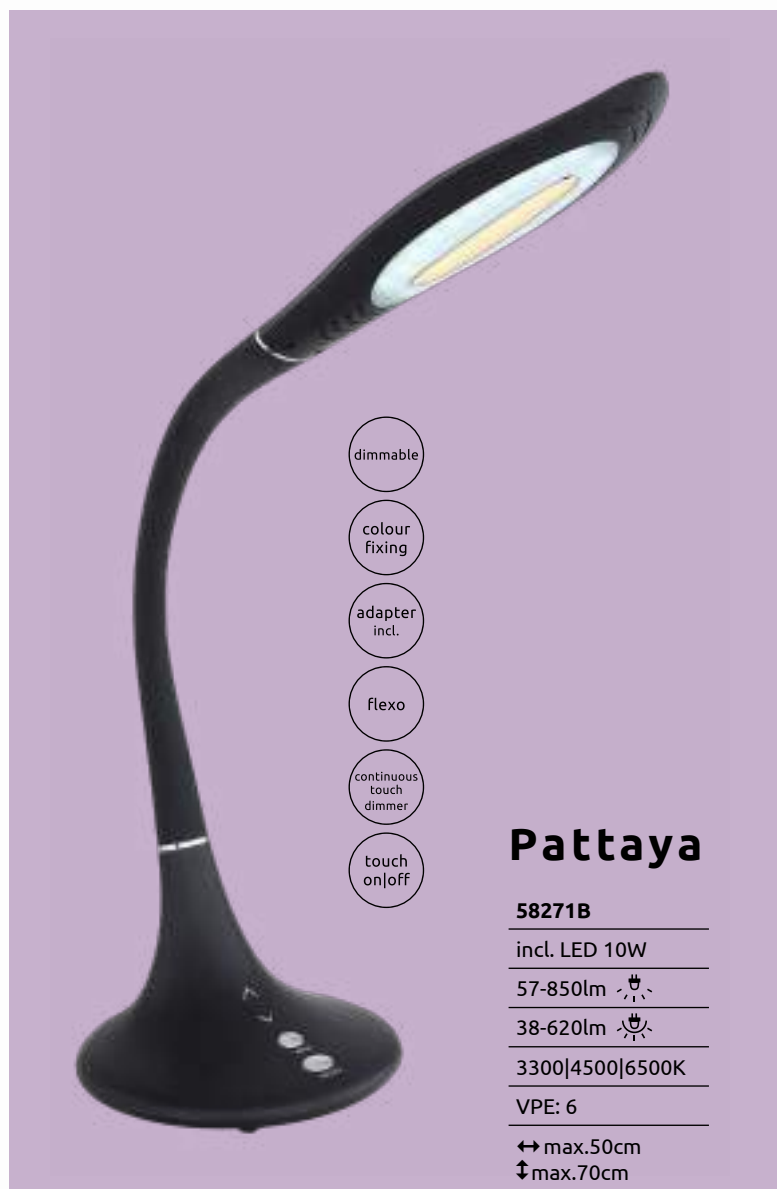

dimmable

colour
fixing

adapter
incl.

flexo

continuous
touch
dimmer

touch
on/off

Pattaya

58271B

incl. LED 10W

57-850lm

38-620lm

3300|4500|6500K

VPE: 6

↔ max.50cm

↓ max.70cm

plastic black,
metal black