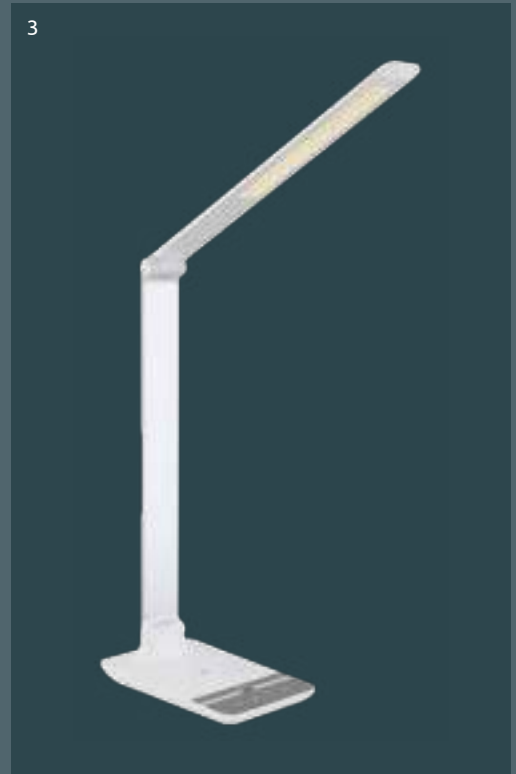

Kabira

1	58425B	incl. LED 9W	30-800lm	25-650lm	3000|4500|6000K	VPE: 8	↔ max.60cm x 12cm ↓ max.74,5cm	aluminium black, plastic black, satined
2	58425S	incl. LED 9W	30-800lm	25-650lm	3000|4500|6000K	VPE: 8	↔ max.60cm x 12cm ↓ max.74,5cm	aluminium silver, plastic black, satined
3	58425W	incl. LED 9W	30-800lm	25-650lm	3000|4500|6000K	VPE: 8	↔ max.60cm x 12cm ↓ max.74,5cm	aluminium silver, plastic white, satined