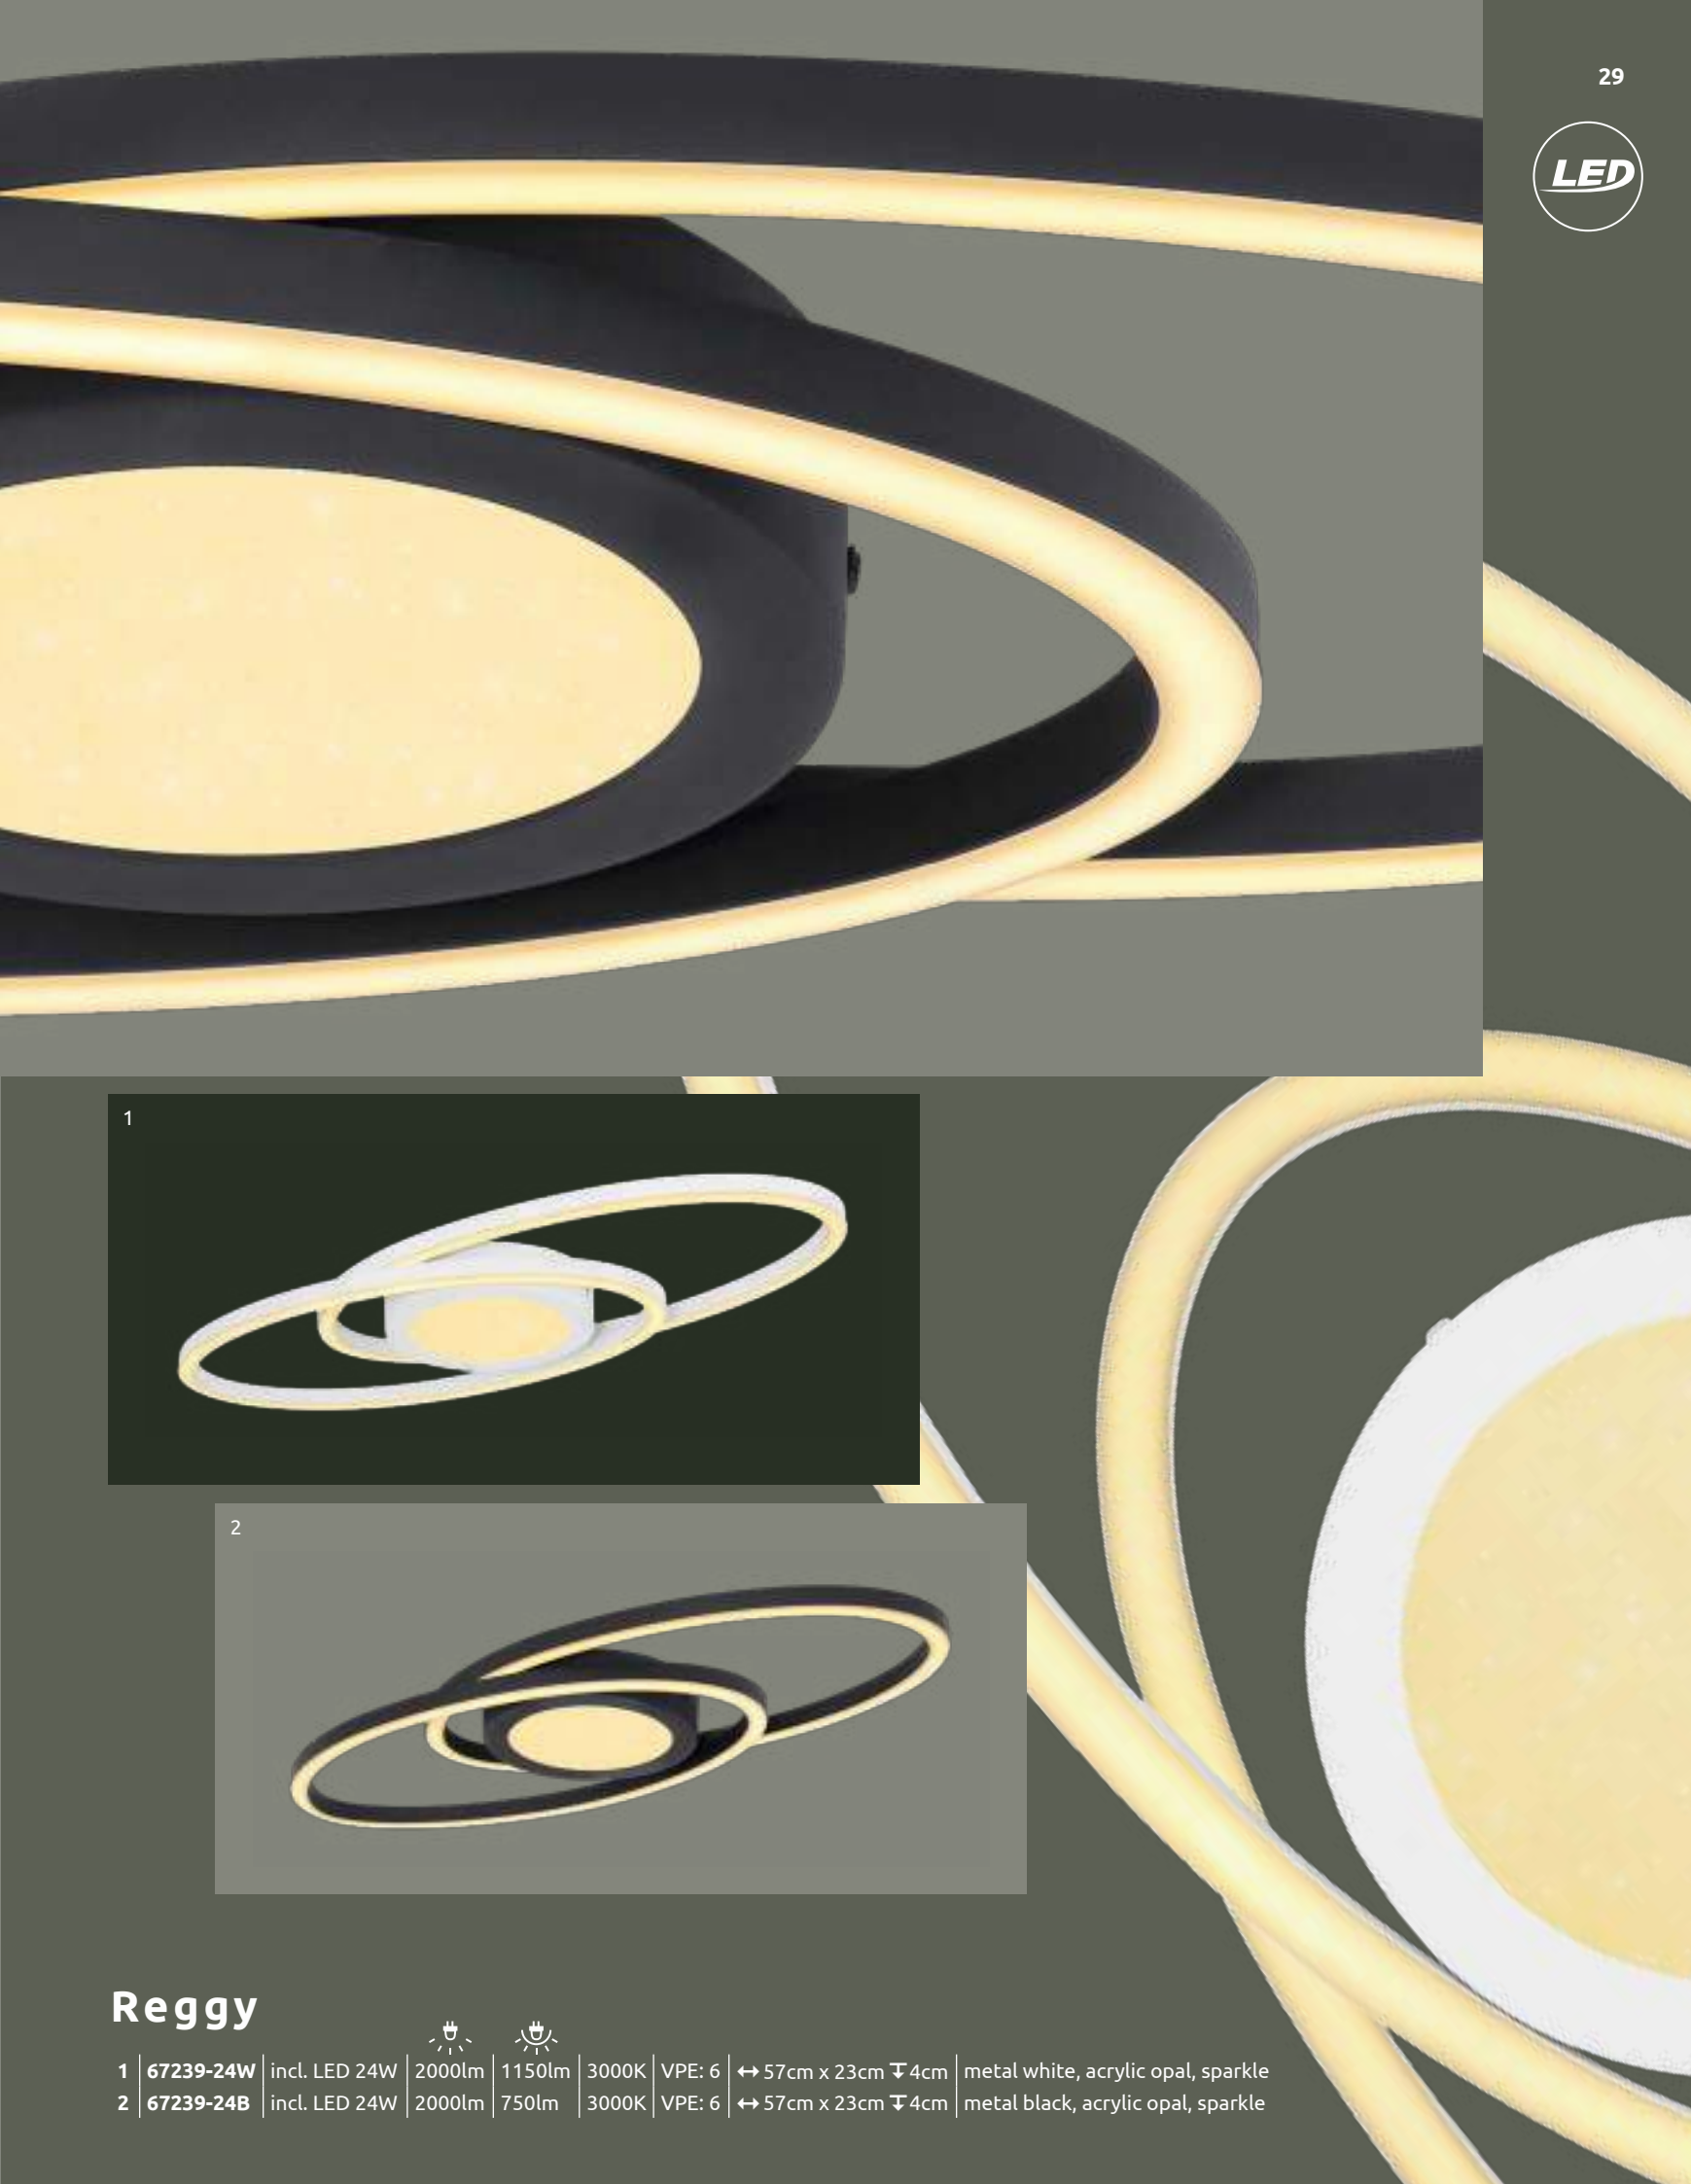

metal graphite, acrylic opal

3 light steps

many steps

3 light steps

many steps

Reggy

1	67239-24W	incl. LED 24W	2000lm	1150lm	3000K	VPE: 6	↔ 57cm x 23cm	↕ 4cm	metal white, acrylic opal, sparkle
2	67239-24B	incl. LED 24W	2000lm	750lm	3000K	VPE: 6	↔ 57cm x 23cm	↕ 4cm	metal black, acrylic opal, sparkle