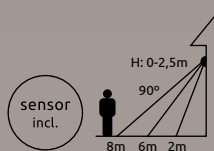

3 **Boston I**

1	31588S	excl. 1x E27 60W				VPE: 4	∅12,7cm (tube ∅7,6cm)	↓80cm	
2	3159KLED	incl. 1x E27 LED 9W	810lm	500lm	3000K	VPE: 4	∅12,7cm (tube ∅7,6cm)	↓110cm	
3	3159KSLED	incl. 1x E27 LED 9W	810lm	500lm	3000K	VPE: 4	∅12,7cm (tube ∅7,6cm)	↓110cm	
4	3158KLED	incl. 1x E27 LED 9W	810lm	500lm	3000K	VPE: 4	∅12,7cm (tube ∅7,6cm)	↓45cm	
5	3158KSLED	incl. 1x E27 LED 9W	810lm	500lm	3000K	VPE: 4	∅12,7cm (tube ∅7,6cm)	↓60cm	

IP44

stainless steel, plastic opal