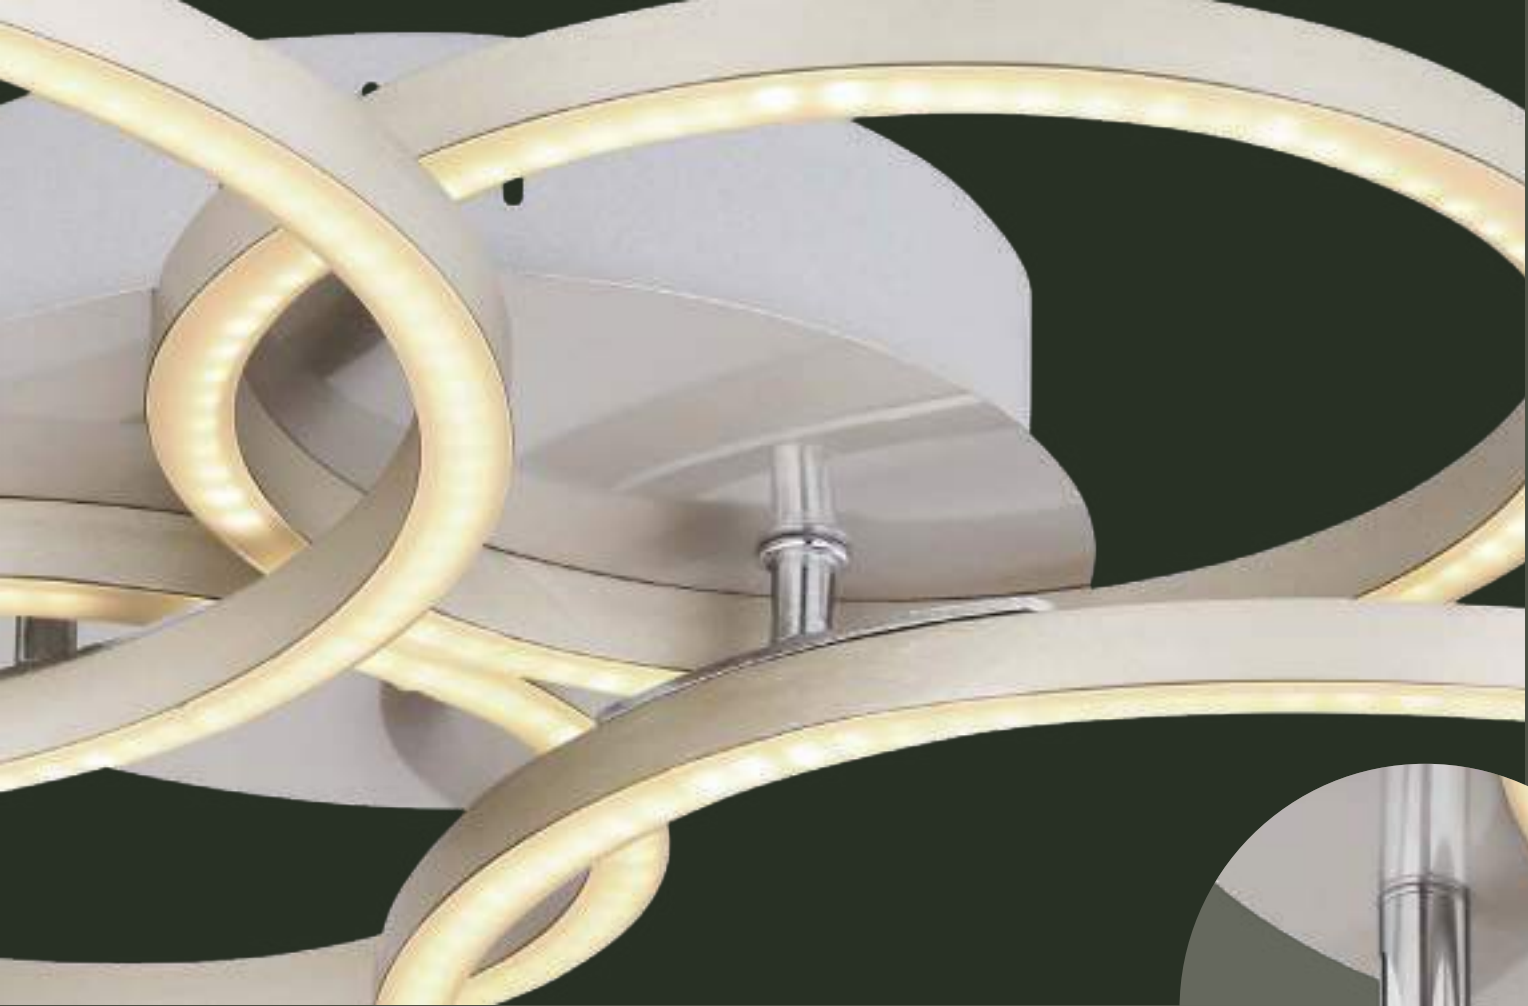

Kendy

1	67233-30N	incl. LED 30W	2000lm	1500lm	3000K	VPE: 4	↔ 49,5cm x 30cm	↕ 9,5cm
2	67233-40N	incl. LED 40W	2680lm	1960lm	3000K	VPE: 4	↔ 65,5cm x 40,5cm	↕ 7,5cm
3	67233-24N	incl. LED 24W	2000lm	1300lm	3000K	VPE: 4	↔ 49cm x 24,5cm	↕ 7cm

nickel matt, plastic opal