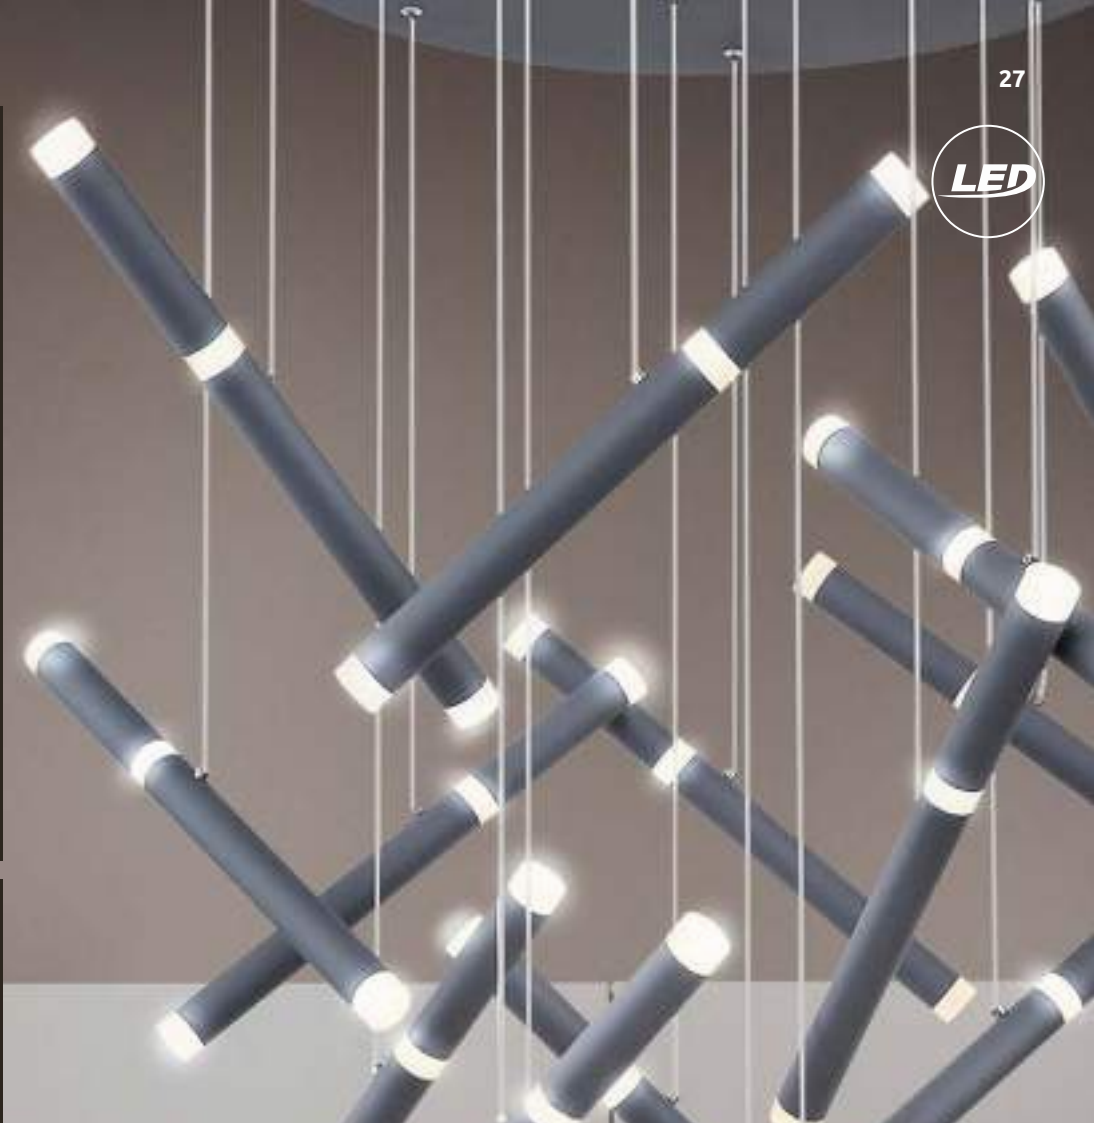

LED

Kelsy

1	67128-30	incl. LED 30W	3000lm	1000lm	4000K	VPE: 4	Ø35cm ▾ 180cm
2	67128-80	incl. LED 80W	8000lm	2600lm	4000K	VPE: 2	Ø85cm ▾ 250cm
3	67128-36	incl. LED 36W	3600lm	1100lm	4000K	VPE: 4	↔ 105cm x 33cm ▾ 120cm

metal graphite, acrylic opal

3 light steps

many steps

3 light steps

many steps