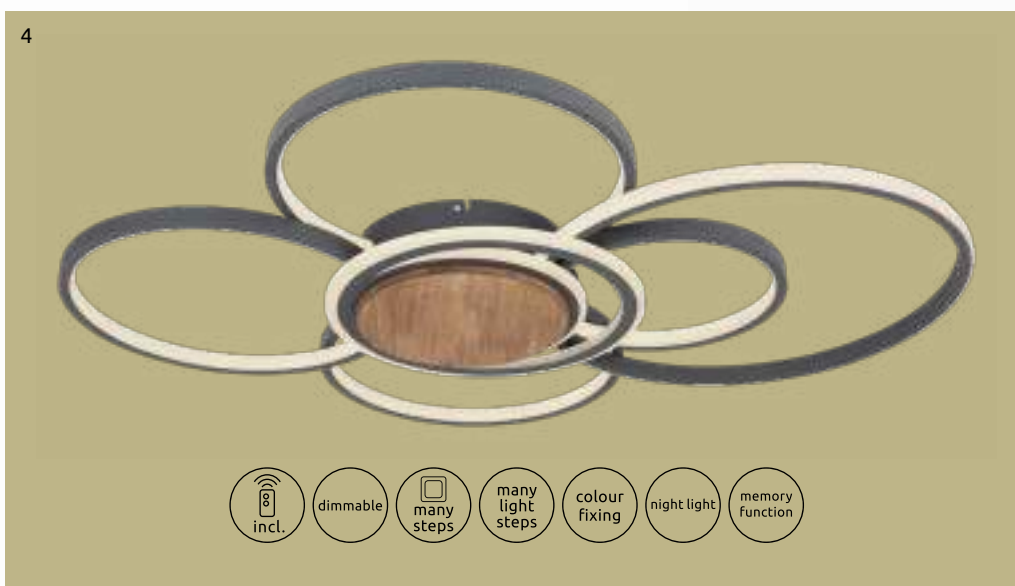

Nirra

1	67257-48	incl. LED 48W	3840lm	1800lm	3000K	VPE: 4 ↔ 50cm x 50cm ▾ 8cm
2	67256-45	incl. LED 45W	3600lm	1500lm	3000K	VPE: 4 Ø49,5cm ▾ 8cm
3	67256-40	incl. LED 40W	3200lm	1500lm	3000K	VPE: 1 ↔ 65cm x 45cm ▾ 10cm
4	67256-60	incl. LED 60W	480-4800lm	225-2250lm	2700-6000K 2700|4500|6000K	VPE: 1 ↔ 92,5cm x 73,5cm ▾ 8cm

metal graphite, wood, plastic opal