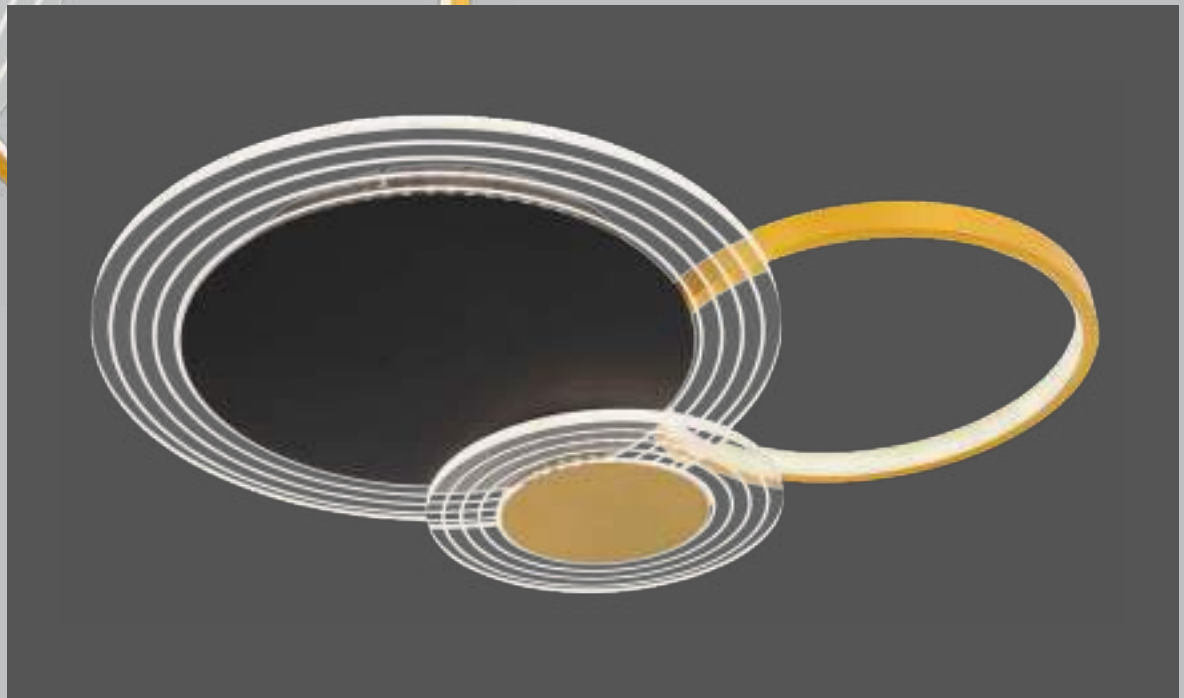

Senna

67261-36

incl. LED 36W

200-3600lm

150-1900lm

2700-6000K

2700|4000|6000K

VPE: 4

↔ 58cm x 52cm

⤵ 6cm

metal black matt,
golden, acrylic
golden, clear