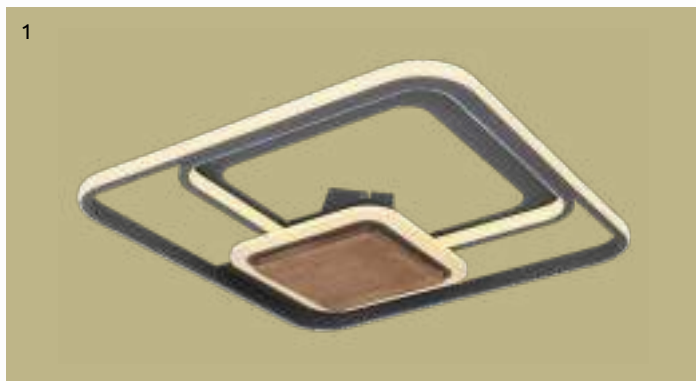

Nirra

1	67257-48	incl. LED 48W	3840lm	1800lm	3000K	VPE: 4 ↔ 50cm x 50cm ▾ 8cm
2	67256-45	incl. LED 45W	3600lm	1500lm	3000K	VPE: 4 Ø49,5cm ▾ 8cm
3	67256-40	incl. LED 40W	3200lm	1500lm	3000K	VPE: 1 ↔ 65cm x 45cm ▾ 10cm
4	67256-60	incl. LED 60W	480-4800lm	225-2250lm	2700-6000K 2700|4500|6000K	VPE: 1 ↔ 92,5cm x 73,5cm ▾ 8cm

metal graphite, wood, plastic opal