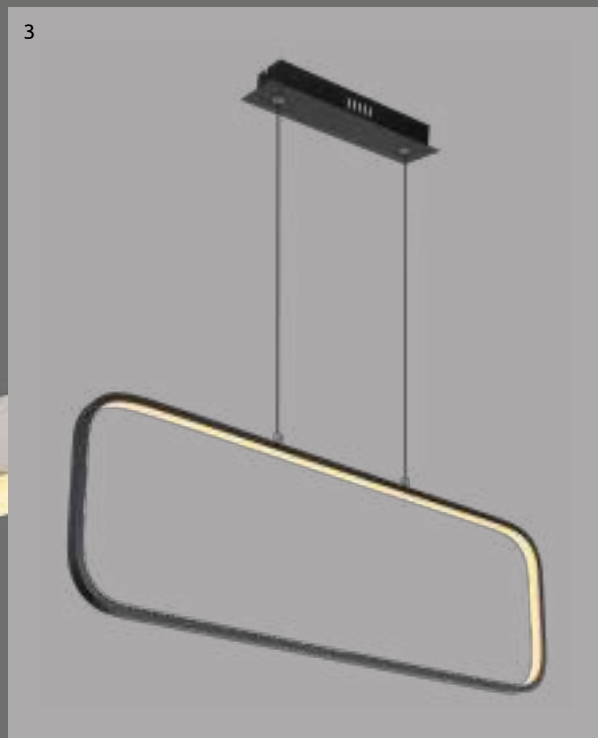

Silla

1	67262D	incl. LED 16W	1760lm	505lm	3000K	VPE: 4	↔ 63cm x 30,5cm ▾ 7cm	nickel matt, aluminium brushed, plastic opal
2	67262S	incl. LED 24W	2640lm	1186lm	3000K	VPE: 4	↔ 23cm x 18cm ↓ 130,5cm	nickel matt, aluminium brushed, plastic opal
3	67262HB	incl. LED 24W	2640lm	843lm	3000K	VPE: 4	↔ 80cm x 26,5cm ▾ 120cm	metal black matt, aluminium black matt, plastic opal
4	67262H	incl. LED 24W	2640lm	1160lm	3000K	VPE: 4	↔ 80cm x 26,5cm ▾ 120cm	nickel matt, aluminium brushed, plastic opal
5	67262SB	incl. LED 24W	2640lm	819lm	3000K	VPE: 4	↔ 23cm x 18cm ↓ 130,5cm	metal black matt, aluminium black matt, plastic opal
6	67262DB	incl. LED 16W	1760lm	441lm	3000K	VPE: 4	↔ 63cm x 30,5cm ▾ 7cm	metal black matt, aluminium black matt, plastic opal