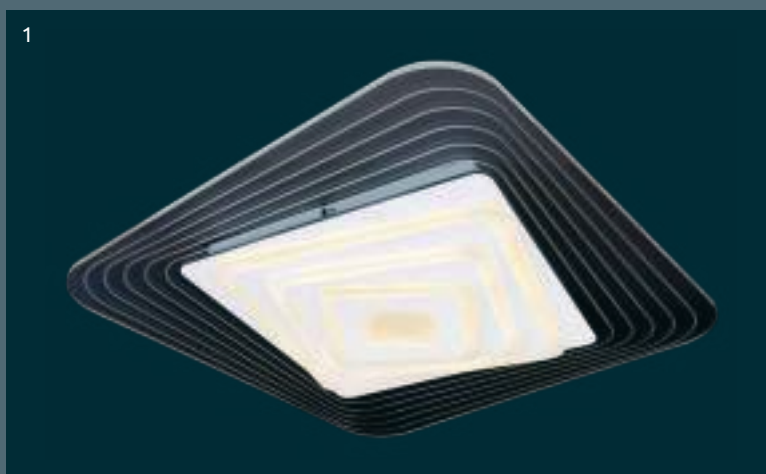

metal white, dark coffee, acrylic opal

 Kelvin range
3000-6500K
dimmable
night light
memory function
incl.

**APP
control**
Easy Smartphone
and Voice Control

compatible with
Alexa

compatible with
Google Assistant