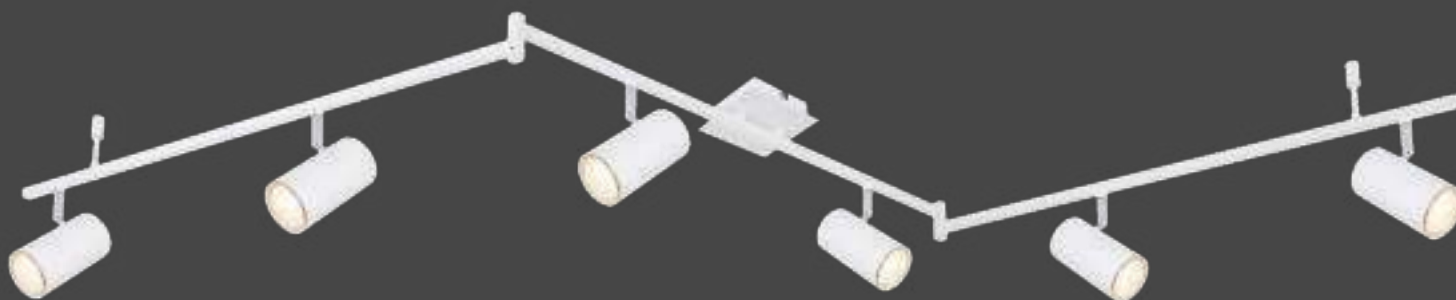

1

2

3

5

4

6

Robby

1	57910-6W	excl. 6x GU10 35W	VPE: 4	↔ 180cm ↓ 18,5cm
2	57910-3W	excl. 3x GU10 35W	VPE: 8	↔ 45cm x 9cm ↓ 12cm
3	57910-1W	excl. 1x GU10 25W	VPE: 12	↔ 13cm ↓ 14cm ↳ 12cm
4	57910-4W	excl. 4x GU10 35W	VPE: 6	↔ 60cm x 9cm ↓ 12cm
5	57910-2W	excl. 2x GU10 35W	VPE: 8	↔ 30cm x 9cm ↓ 12cm
6	57910TW	excl. 1x GU10 LED 5W	VPE: 6	↔ 13cm x 12cm ↓ 35cm
7	57910-4HW	excl. 4x GU10 35W	VPE: 4	↔ 75cm x 9cm ↓ 150cm
8	57910SW	excl. 3x GU10 LED 5W	VPE: 2	↔ 21,5cm x 23cm ↓ 154cm

metal white matt, chrome