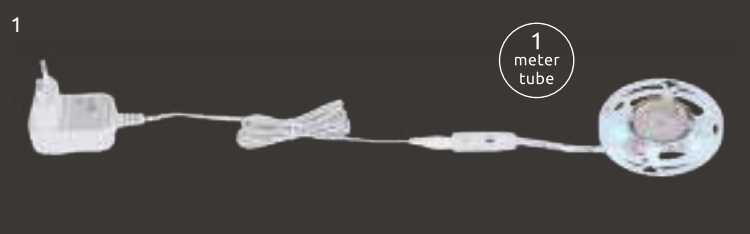

Led Band

1	39016	incl. RGBW LED 6W	100lm	100lm	VPE: 20
					↔ max. 250cm x 1cm ↓0,2cm
2	39017	incl. RGBW LED 12W	220lm	220lm	VPE: 20
					↔ max. 350cm x 1cm ↓0,2cm