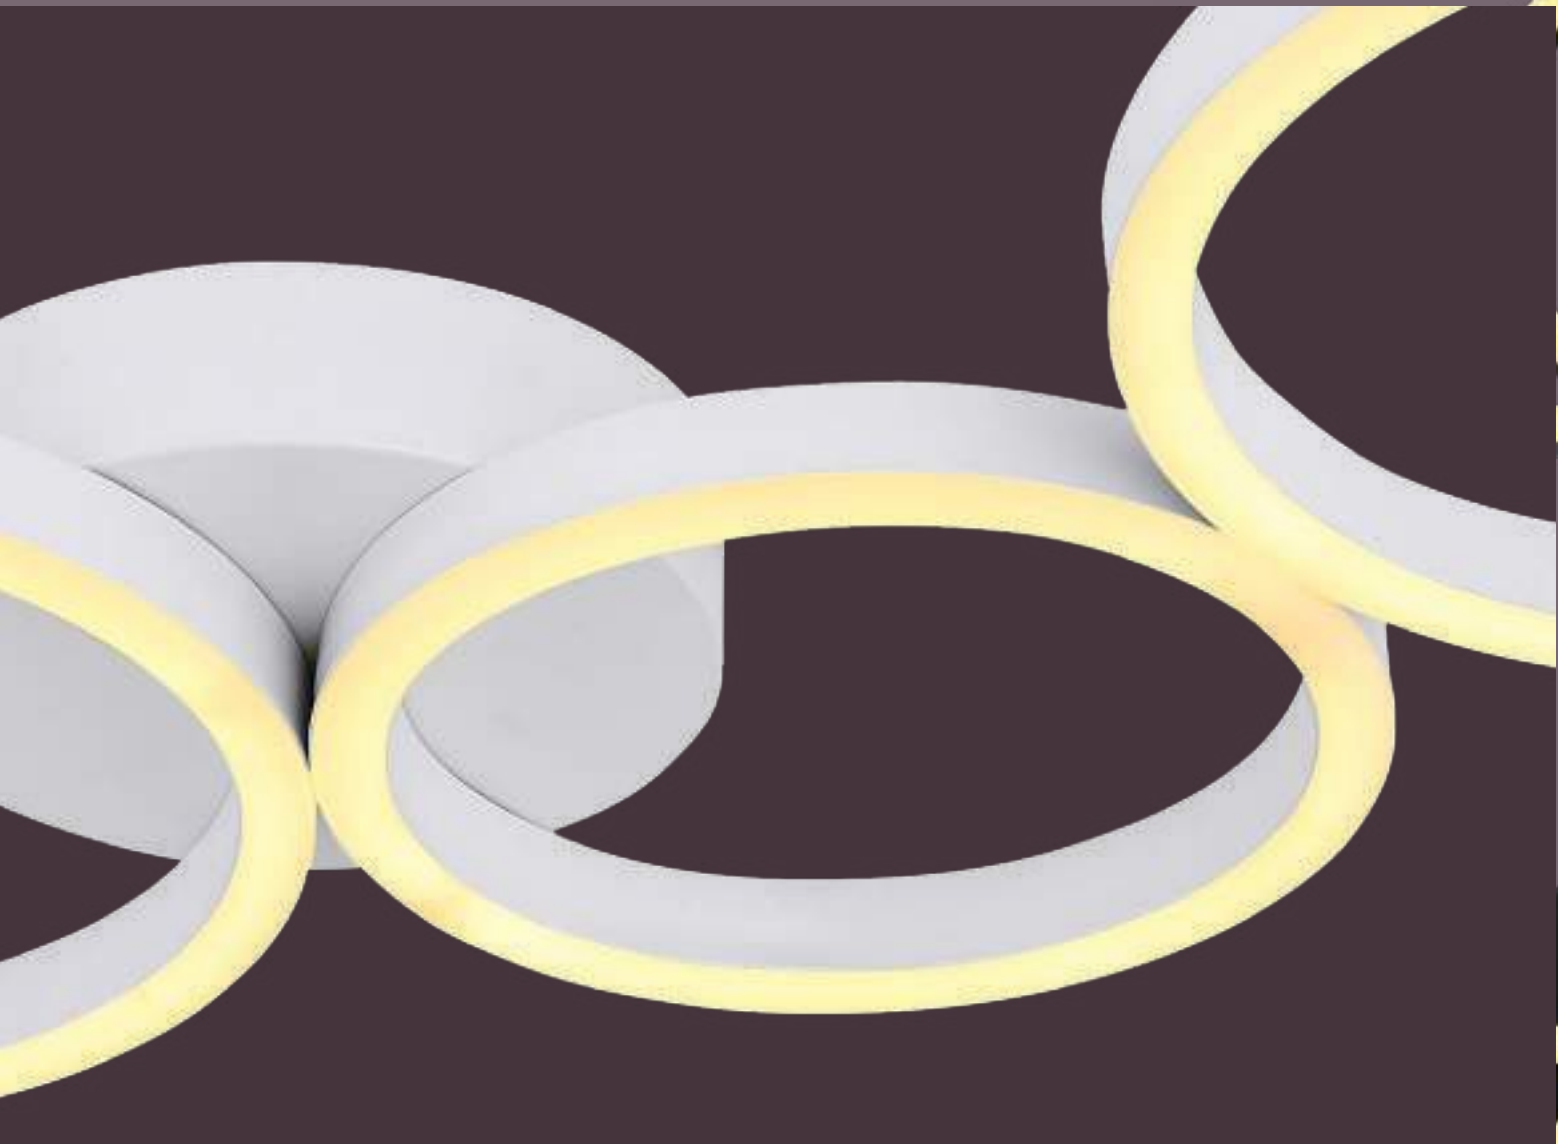

1

3

2

4

Reggy

1	67238-24	incl. LED 24W	2400lm	1250lm	3000K	VPE: 4	↔ 54,5cm x 30cm	∇ 7,5cm	aluminium brushed, acrylic opal	
2	67238-18	incl. LED 18W	1800lm	950lm	3000K	VPE: 6	↔ 42cm x 30cm	∇ 7,5cm	aluminium brushed, acrylic opal	
3	67238-18B	incl. LED 18W	1800lm	570lm	3000K	VPE: 6	↔ 42cm x 30cm	∇ 7,5cm	metal black matt, acrylic opal	
4	67238-24B	incl. LED 24W	2400lm	760lm	3000K	VPE: 4	↔ 54,5cm x 30cm	∇ 7,5cm	metal black matt, acrylic opal	