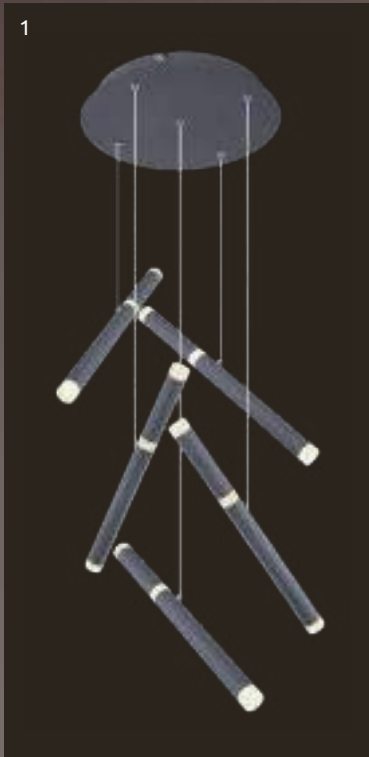

LED

Kelsy

1	67128-30	incl. LED 30W	3000lm	1000lm	4000K	VPE: 4	Ø35cm ▾ 180cm
2	67128-80	incl. LED 80W	8000lm	2600lm	4000K	VPE: 2	Ø85cm ▾ 250cm
3	67128-36	incl. LED 36W	3600lm	1100lm	4000K	VPE: 4	↔ 105cm x 33cm ▾ 120cm

metal graphite, acrylic opal

3 light steps

many steps

3 light steps

many steps