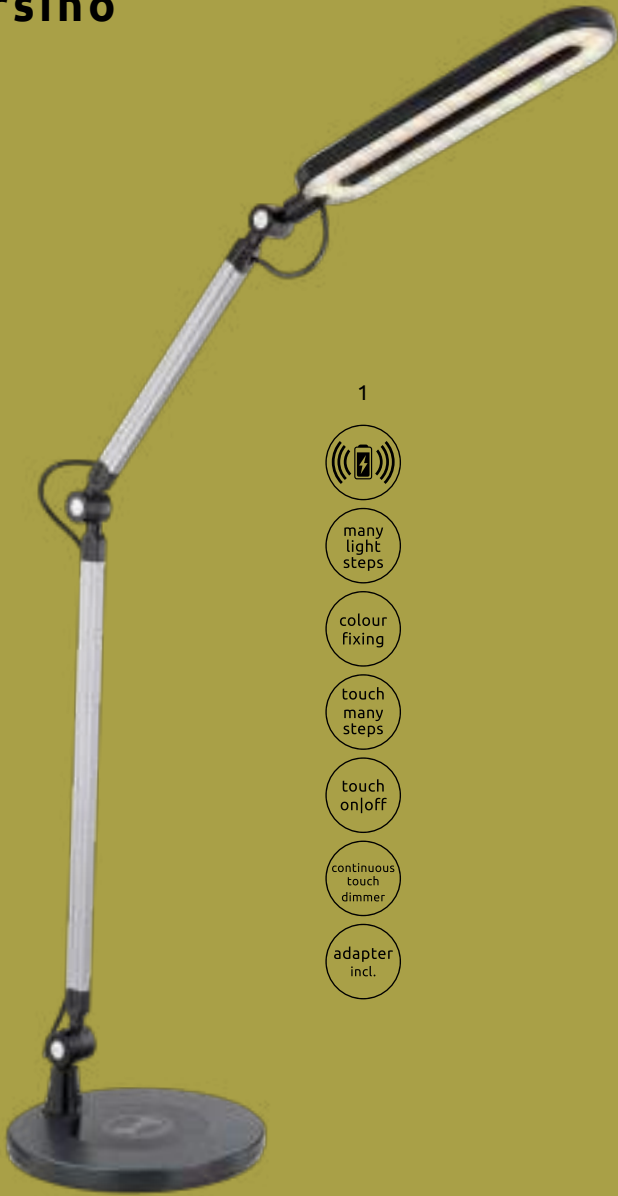

↔ max.43cm x 14,5cm
↓ max.58cm

aluminium grey,
plastic grey, white

Ursino

- 1
-  wireless charging
 -  many light steps
 -  colour fixing
 -  touch many steps
 -  touch on/off
 -  continuous touch dimmer
 -  adapter incl.