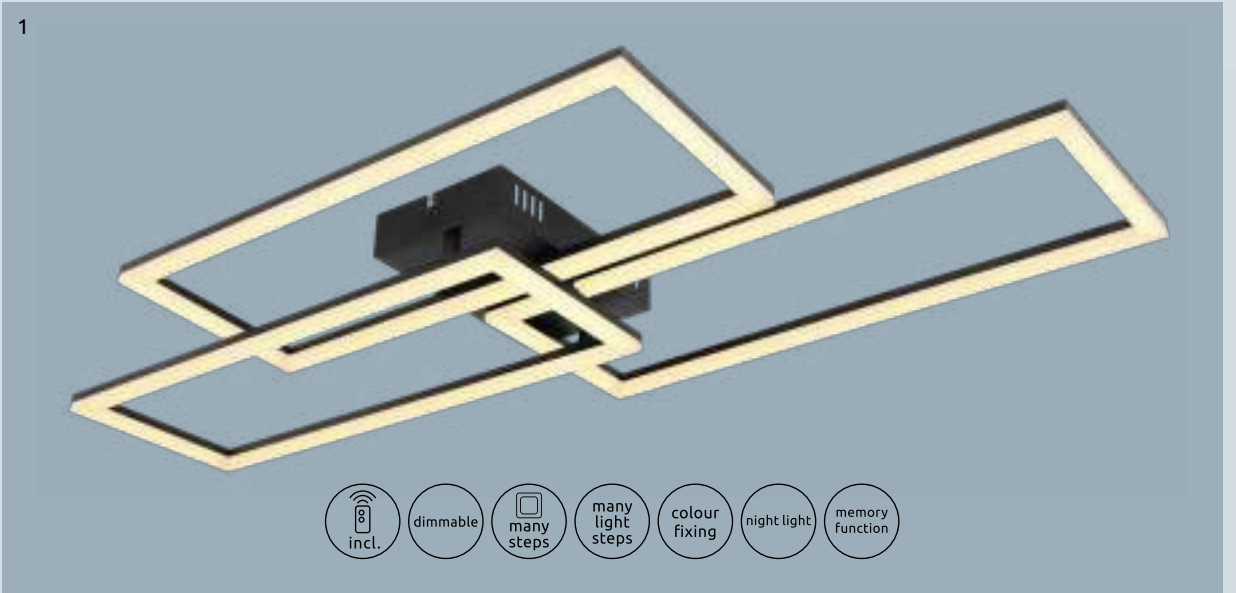

- incl.
- dimmable
- many steps
- many light steps
- colour fixing
- night light
- memory function