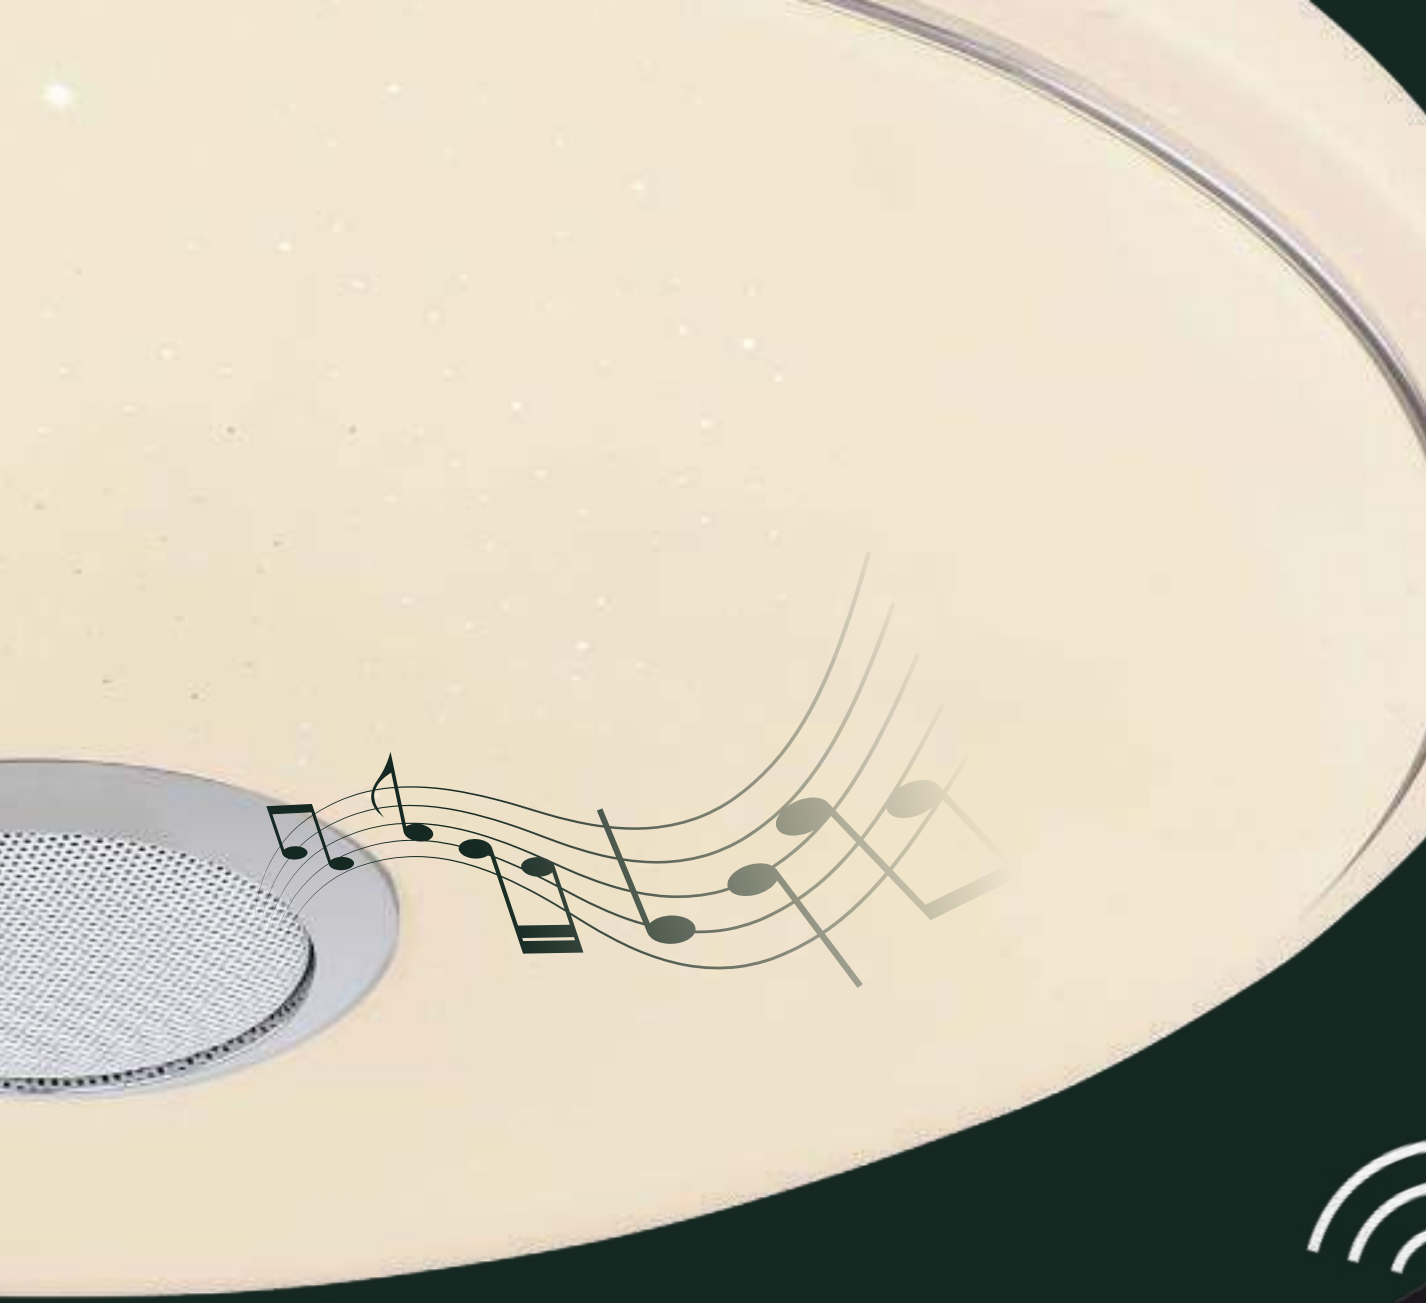

Connor

41386-18LIP

incl. LED 18W
incl. speaker 3W

200-1800lm

150-1200lm

3000-6500K
3000|4200|6500K

VPE: 6

Ø40cm ▾ 10cm

metal white,
acrylic opal,
chrome ring

incl.	many light steps	IP44	3W	sparkle decor
many steps	timer	memory function	colour fixing	night light dimmable