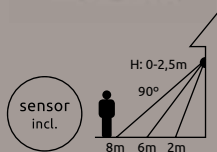

1	31588S	excl. 1x E27 60W				VPE: 4	∅12,7cm (tube ∅7,6cm)	↓80cm	
2	3159KLED	incl. 1x E27 LED 9W	810lm	500lm	3000K	VPE: 4	∅12,7cm (tube ∅7,6cm)	↓110cm	
3	3159KSLED	incl. 1x E27 LED 9W	810lm	500lm	3000K	VPE: 4	∅12,7cm (tube ∅7,6cm)	↓110cm	
4	3158KLED	incl. 1x E27 LED 9W	810lm	500lm	3000K	VPE: 4	∅12,7cm (tube ∅7,6cm)	↓45cm	
5	3158KSLED	incl. 1x E27 LED 9W	810lm	500lm	3000K	VPE: 4	∅12,7cm (tube ∅7,6cm)	↓60cm	

IP44

stainless steel, plastic opal