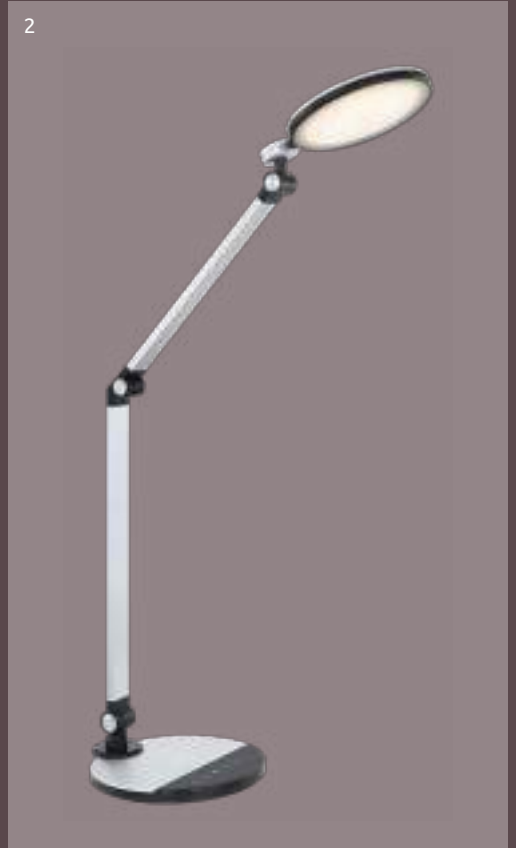

Konsti

- adapter incl.
- many light steps
- colour fixing
- continuous touch dimmer
- touch many steps
- touch on/off

1	58428B	incl. LED 10W	42-825lm	32-605lm	3000|4000|6300K	VPE: 6	↔ max.70cm ↓ max.90,5cm
2	58428S	incl. LED 10W	42-825lm	32-605lm	3000|4000|6300K	VPE: 6	↔ max.70cm ↓ max.90,5cm

aluminium black, plastic black, plastic opal satin

aluminium silver, plastic silver black, plastic opal satin