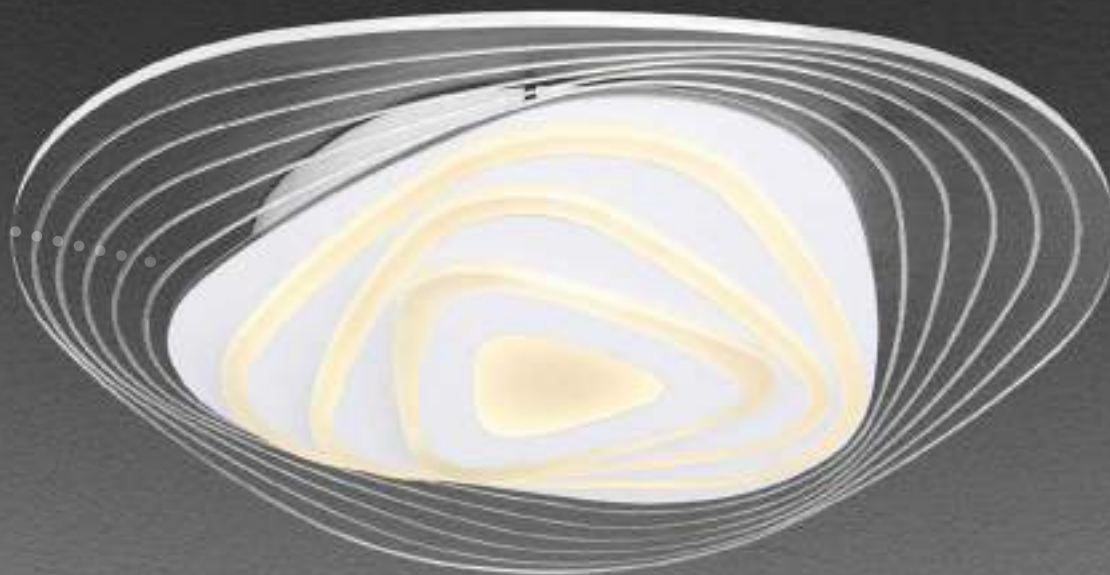

SMART LIGHT

(IT)

APP control

Easy Smartphone
and Voice Control

- ✓ App gratuita
- ✓ Comando della temperatura colore della luce
- ✓ Dimmerabile
- ✓ Variazione tonalità di luce illimitata (in funzione del modello)
- ✓ Comando vocale
- ✓ Regolazione intensità luminosa in base all'ora del giorno
- ✓ Timer
- ✓ Risparmio elettrico in funzione all'automazione utilizzata
- ✓ Connettività senza limiti

(ES)

APP control

Control fácil via smart-
phone y por voz

- ✓ aplicación gratuita
- ✓ regulación de la temperatura de la luz
- ✓ dimable
- ✓ colores de luz ilimitados (según el modelo)
- ✓ control por voz
- ✓ intensidad de luz configurable según la hora del día
- ✓ temporizador para encender o apagar las luces según sus necesidades
- ✓ ahorro de energía debido al control automático
- ✓ conectividad ilimitada

(RU)

Управление через приложение

Простое управление с
помощью смартфона и голоса

- ✓ бесплатное приложение
- ✓ регулировка яркости света
- ✓ затемняемый свет
- ✓ неограниченное количество оттенков света (зависит от модели)
- ✓ голосовое управление
- ✓ настраиваемая яркость света в зависимости от времени суток
- ✓ функция таймера для включения или выключения света в соответствии с вашими требованиями
- ✓ энергосбережение за счет автоматизированного управления
- ✓ возможность неограниченного подключения