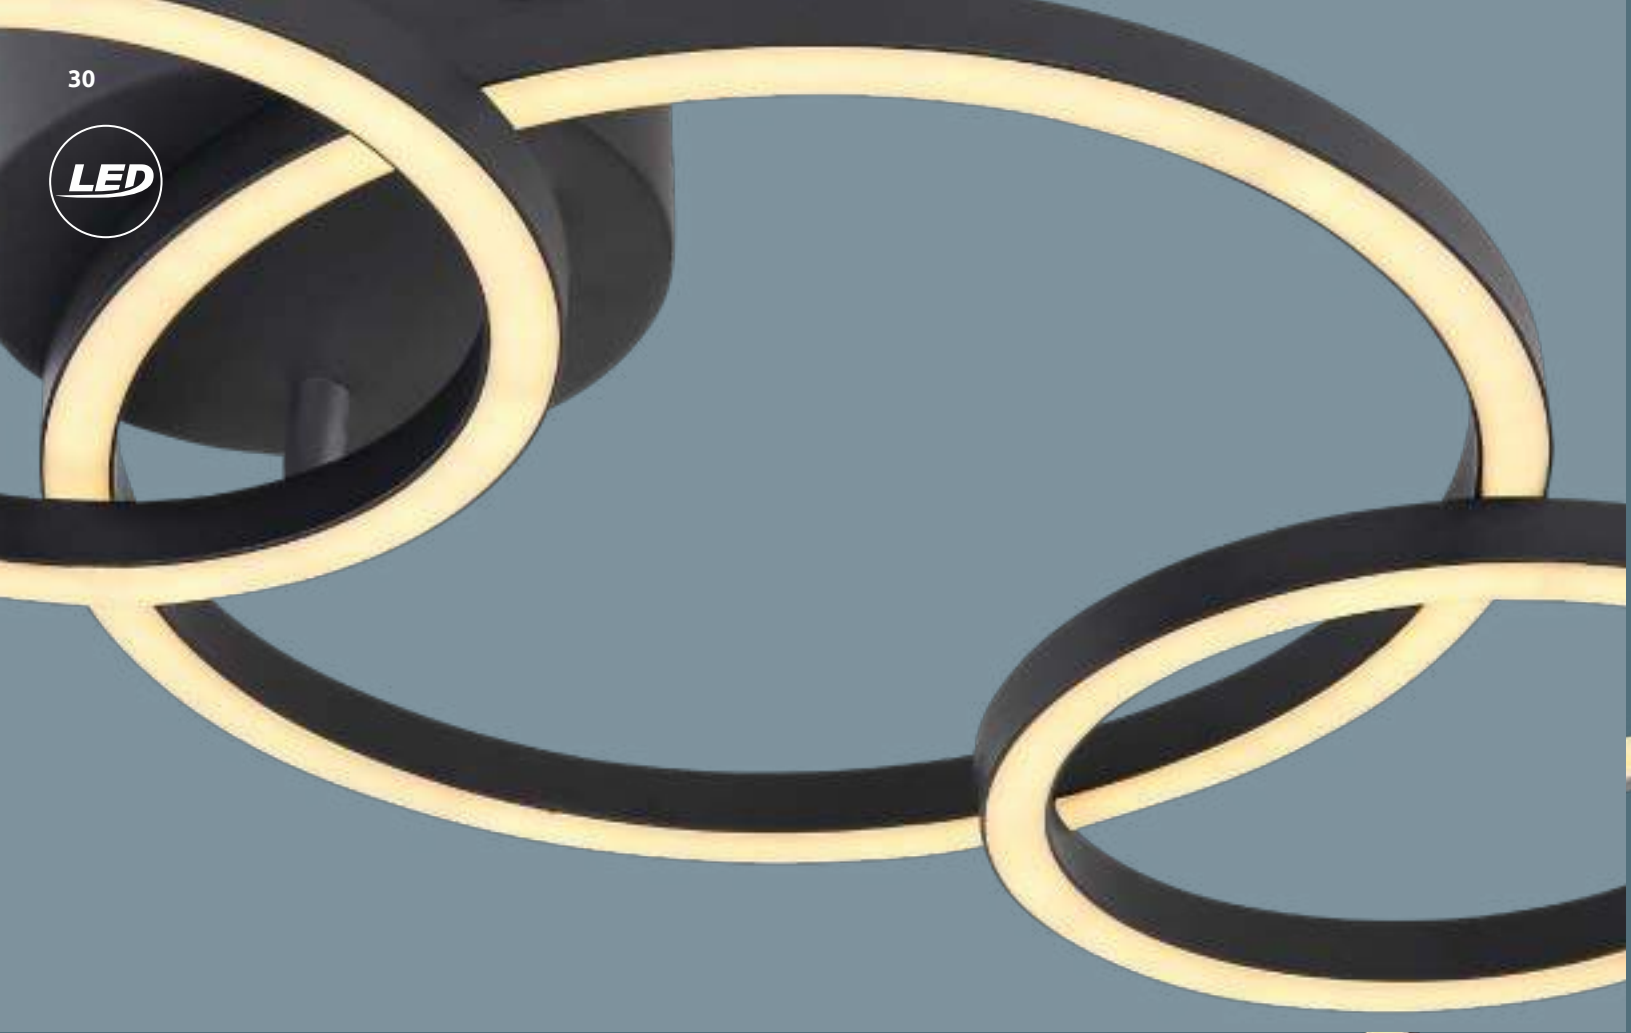

metal graphite, acrylic opal

3 light steps

many steps

3 light steps

many steps

Reggy

1	67239-24W	incl. LED 24W	2000lm	1150lm	3000K	VPE: 6	↔ 57cm x 23cm	↕ 4cm	metal white, acrylic opal, sparkle
2	67239-24B	incl. LED 24W	2000lm	750lm	3000K	VPE: 6	↔ 57cm x 23cm	↕ 4cm	metal black, acrylic opal, sparkle