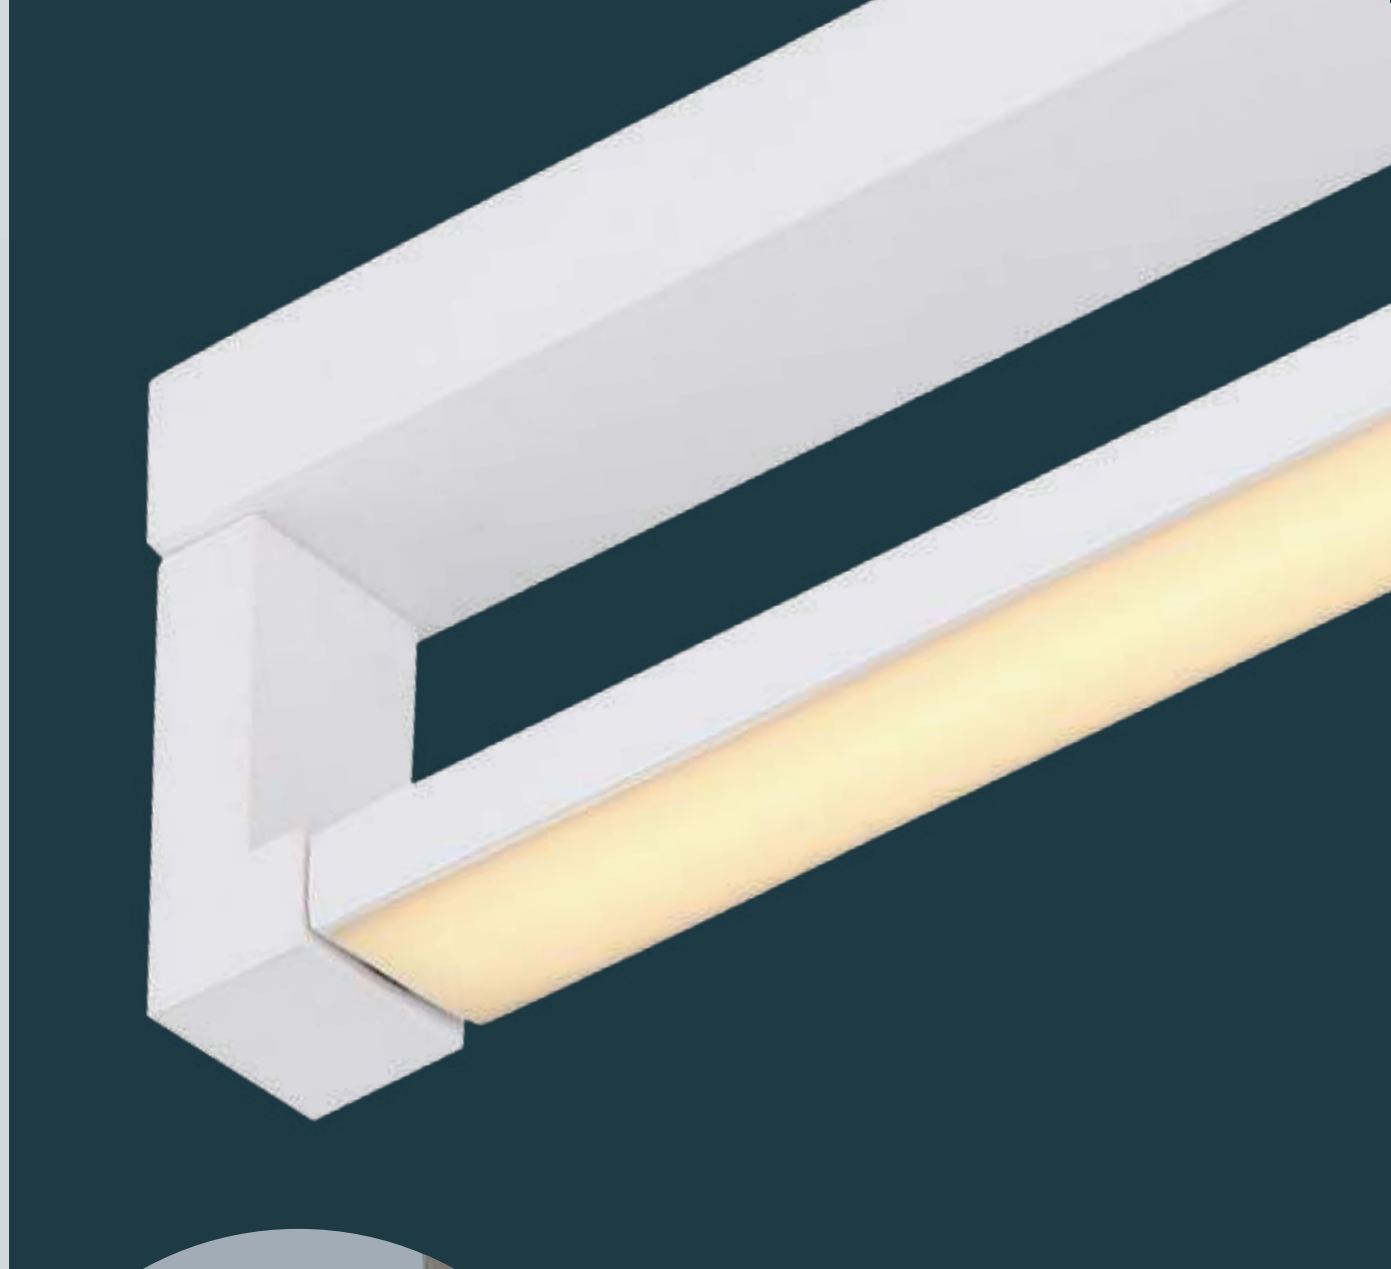

Susi

1	41498B	incl. LED 8W	900lm	400lm	3000K	VPE: 12	↔ 45,5cm ↓ 4cm ↳ 10cm	aluminium black matt, plastic opal
2	41498W	incl. LED 8W	900lm	400lm	3000K	VPE: 12	↔ 45,5cm ↓ 4cm ↳ 10cm	aluminium white matt, plastic opal

IP44