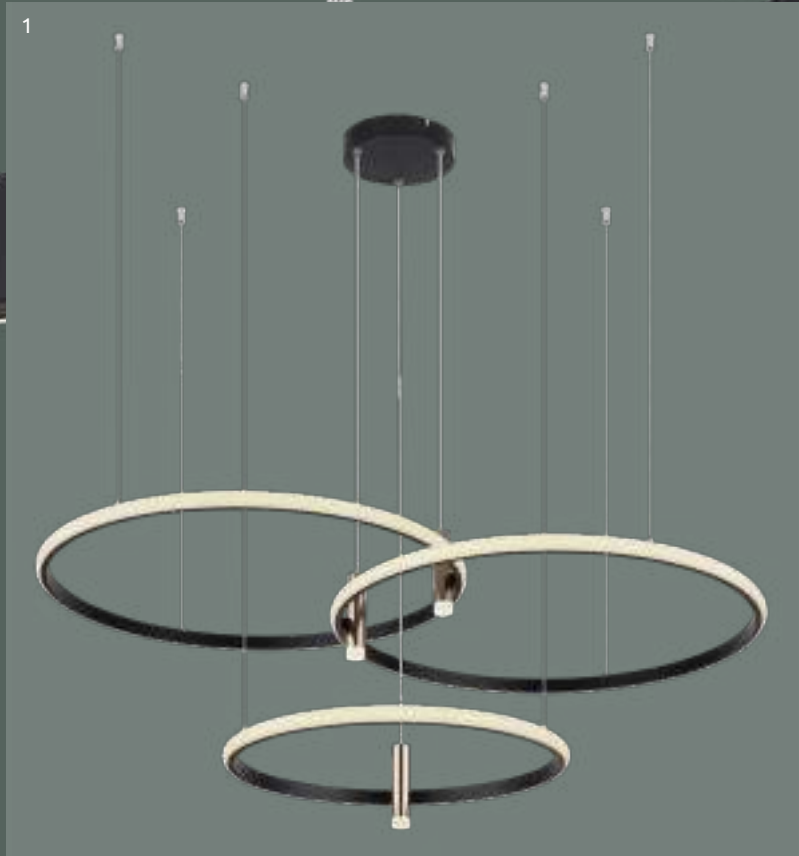

Coco

1	67300H1	incl. LED 75W	400-7500lm	250-1900lm	2700-6000K 2700|4000|6000K	VPE: 1	↔ 120cm x 90cm ↓ 150cm
2	67300H	incl. LED 55W	150-5500lm	80-2000lm	2700-6000K 2700|4000|6000K	VPE: 4	↔ 102cm x 70cm ↓ 150cm
3	67300D	incl. LED 55W	150-5500lm	80-2000lm	2700-6000K 2700|4000|6000K	VPE: 4	↔ 70cm x 55cm ↓ 14cm
4	67301D1	incl. LED 55W	200-5500lm	80-2100lm	2700-6000K 2700|4000|6000K	VPE: 4	↔ 66cm x 45cm ↓ 14cm
5	67301H1	incl. LED 55W	150-5500lm	80-2300lm	2700-6000K 2700|4000|6000K	VPE: 4	↔ 102cm x 46cm ↓ 150cm
6	67301D	incl. LED 55W	300-5500lm	200-2300lm	2700-6000K 2700|4000|6000K	VPE: 4	↔ 66cm x 66cm ↓ 14cm
7	67301H	incl. LED 36W	200-3600lm	100-1900lm	2700-6000K 2700|4000|6000K	VPE: 4	↔ 76cm x 34cm ↓ 150cm

metal black matt, golden, acrylic opal