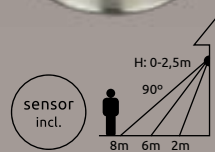

1	31588S	excl. 1x E27 60W				VPE: 4	∅12,7cm (tube ∅7,6cm)	↓80cm	
2	3159KLED	incl. 1x E27 LED 9W	810lm	500lm	3000K	VPE: 4	∅12,7cm (tube ∅7,6cm)	↓110cm	
3	3159KSLED	incl. 1x E27 LED 9W	810lm	500lm	3000K	VPE: 4	∅12,7cm (tube ∅7,6cm)	↓110cm	
4	3158KLED	incl. 1x E27 LED 9W	810lm	500lm	3000K	VPE: 4	∅12,7cm (tube ∅7,6cm)	↓45cm	
5	3158KSLED	incl. 1x E27 LED 9W	810lm	500lm	3000K	VPE: 4	∅12,7cm (tube ∅7,6cm)	↓60cm	

IP44

stainless steel, plastic opal