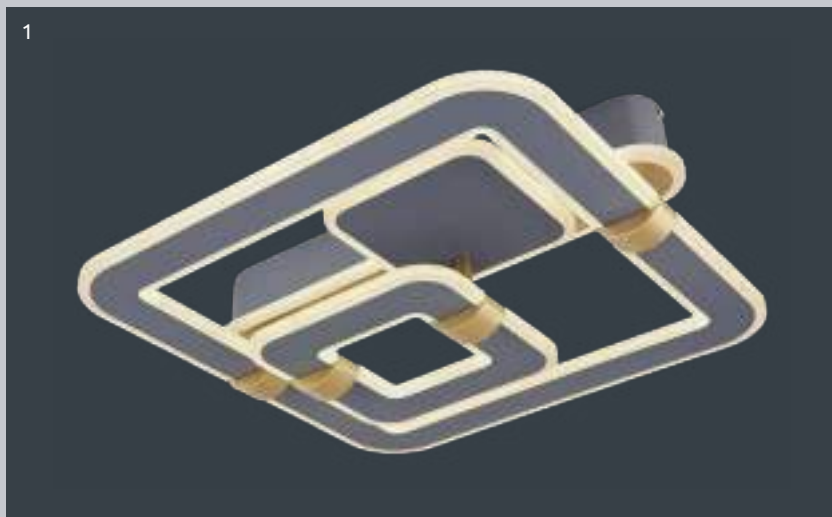

Margy

1	48447-56	incl. LED 56W	560-6880lm	200-2545lm	2700-6000K 2700|4000|6000K	VPE: 1 ↔ 50cm x 47cm ▾ 15,5cm
2	48447-48	incl. LED 48W	456-5460lm	161-2520lm	2700-6000K 2700|4000|6000K	VPE: 1 ↔ 50cm x 47cm ▾ 15,5cm

metal grey matt, golden matt, acrylic opal

- incl.
- many steps
- many light steps
- dimmable
- night light
- memory function
- colour fixing