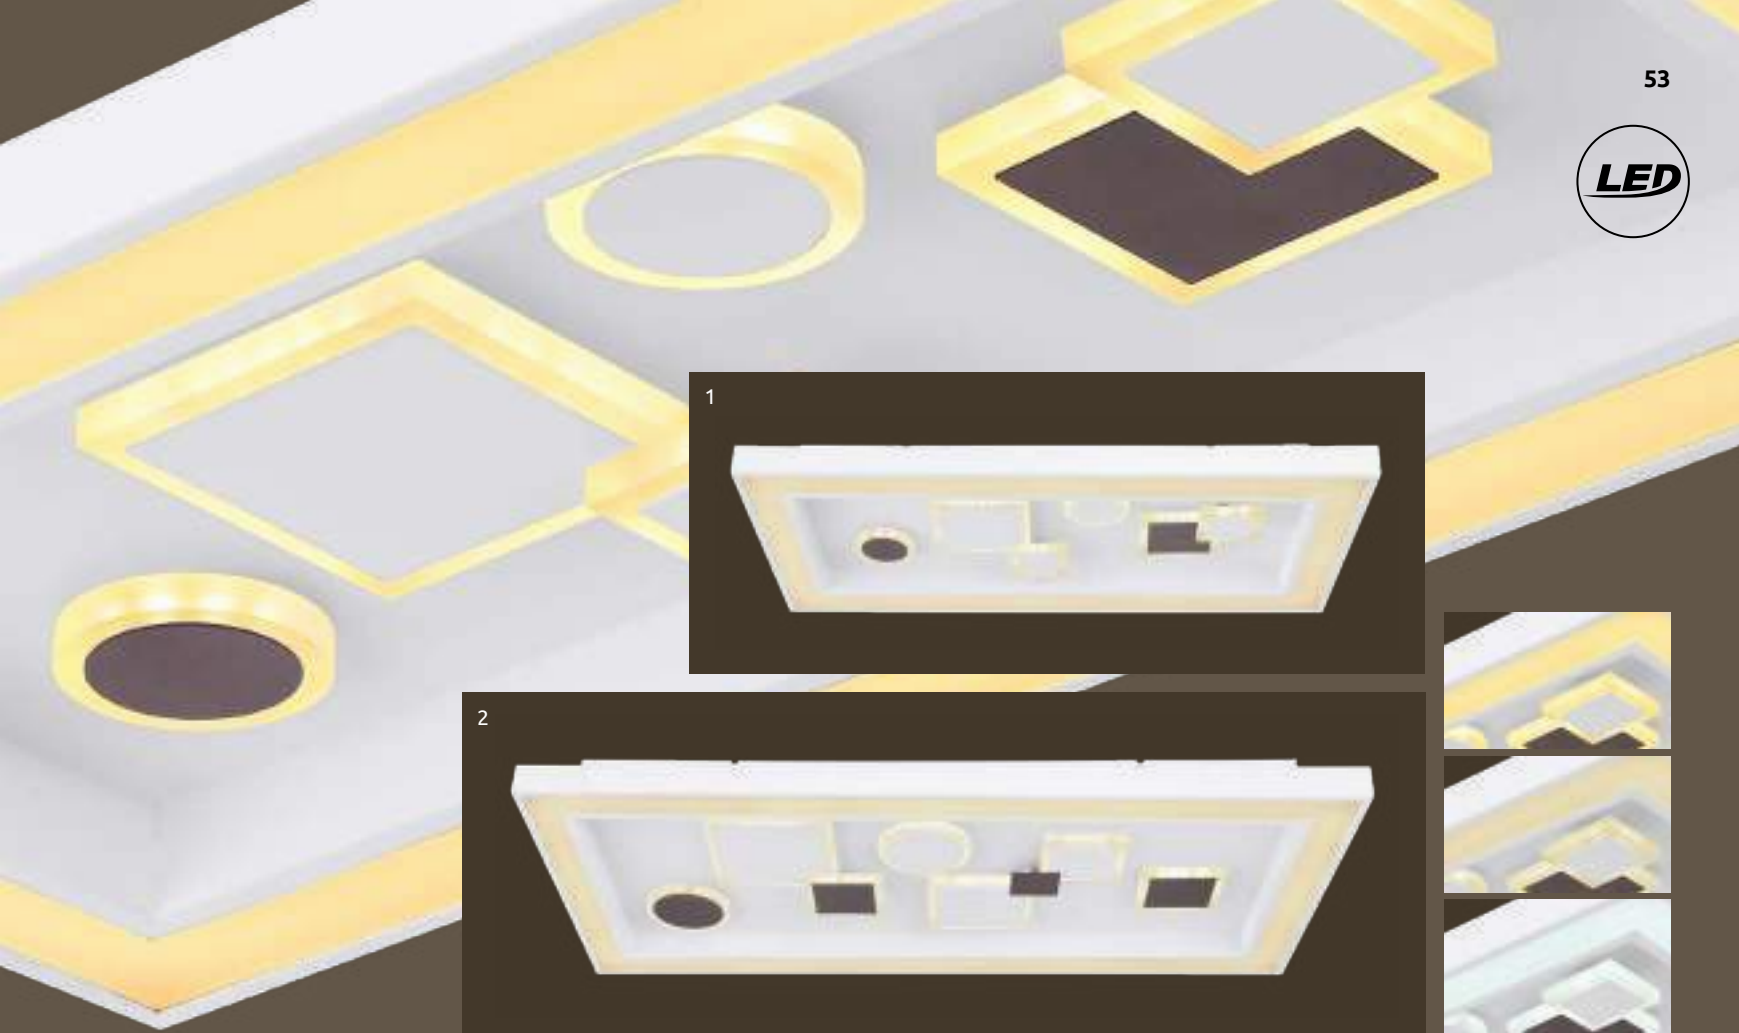

- incl.
- dimmable
- many steps
- many light steps
- colour fixing
- night light
- memory function

Rabea

1	48289-36	incl. LED 36W	250-3600lm	150-1900lm	3000-6000K 3000|4500|6000K	VPE: 4	↔ 60cm x 30cm ↓ 7cm	metal white, dark coffee, acrylic opal
2	48289-55	incl. LED 55W	300-5500lm	200-2500lm	3000-6000K 3000|4500|6000K	VPE: 3	↔ 80cm x 40cm ↓ 7cm	metal white, dark coffee, acrylic opal
3	48290-50	incl. LED 50W	300-5000lm	200-1900lm	3000-6000K 3000|4500|6000K	VPE: 4	↔ 50cm x 50cm ↓ 6,5cm	metal white, metal black, acrylic opal
4	48290-65	incl. LED 65W	350-6500lm	250-2500lm	3000-6000K 3000|4500|6000K	VPE: 1	↔ 75cm x 45cm ↓ 7cm	metal white, metal black, acrylic opal