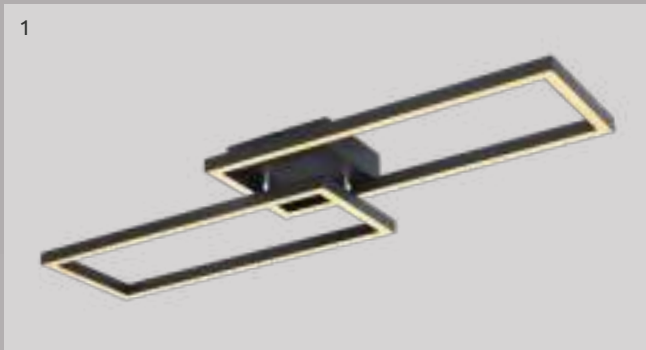

Tatjana

1	67243-24B	incl. LED 24W	2100lm	900lm	3000K	VPE: 4 ↔ 71cm x 23cm ▾ 7,5cm metal black matt, acrylic opal
2	67243-36B	incl. LED 36W	3300lm	1300lm	2700|4000|6000K	VPE: 4 ↔ 101cm x 29cm ▾ 7,5cm metal black matt, acrylic opal
3	67243-36W	incl. LED 36W	3300lm	2200lm	2700|4000|6000K	VPE: 4 ↔ 101cm x 29cm ▾ 7,5cm metal black matt, acrylic opal
4	67243-24W	incl. LED 24W	2100lm	1400lm	3000K	VPE: 4 ↔ 71cm x 23cm ▾ 7,5cm metal black matt, acrylic opal