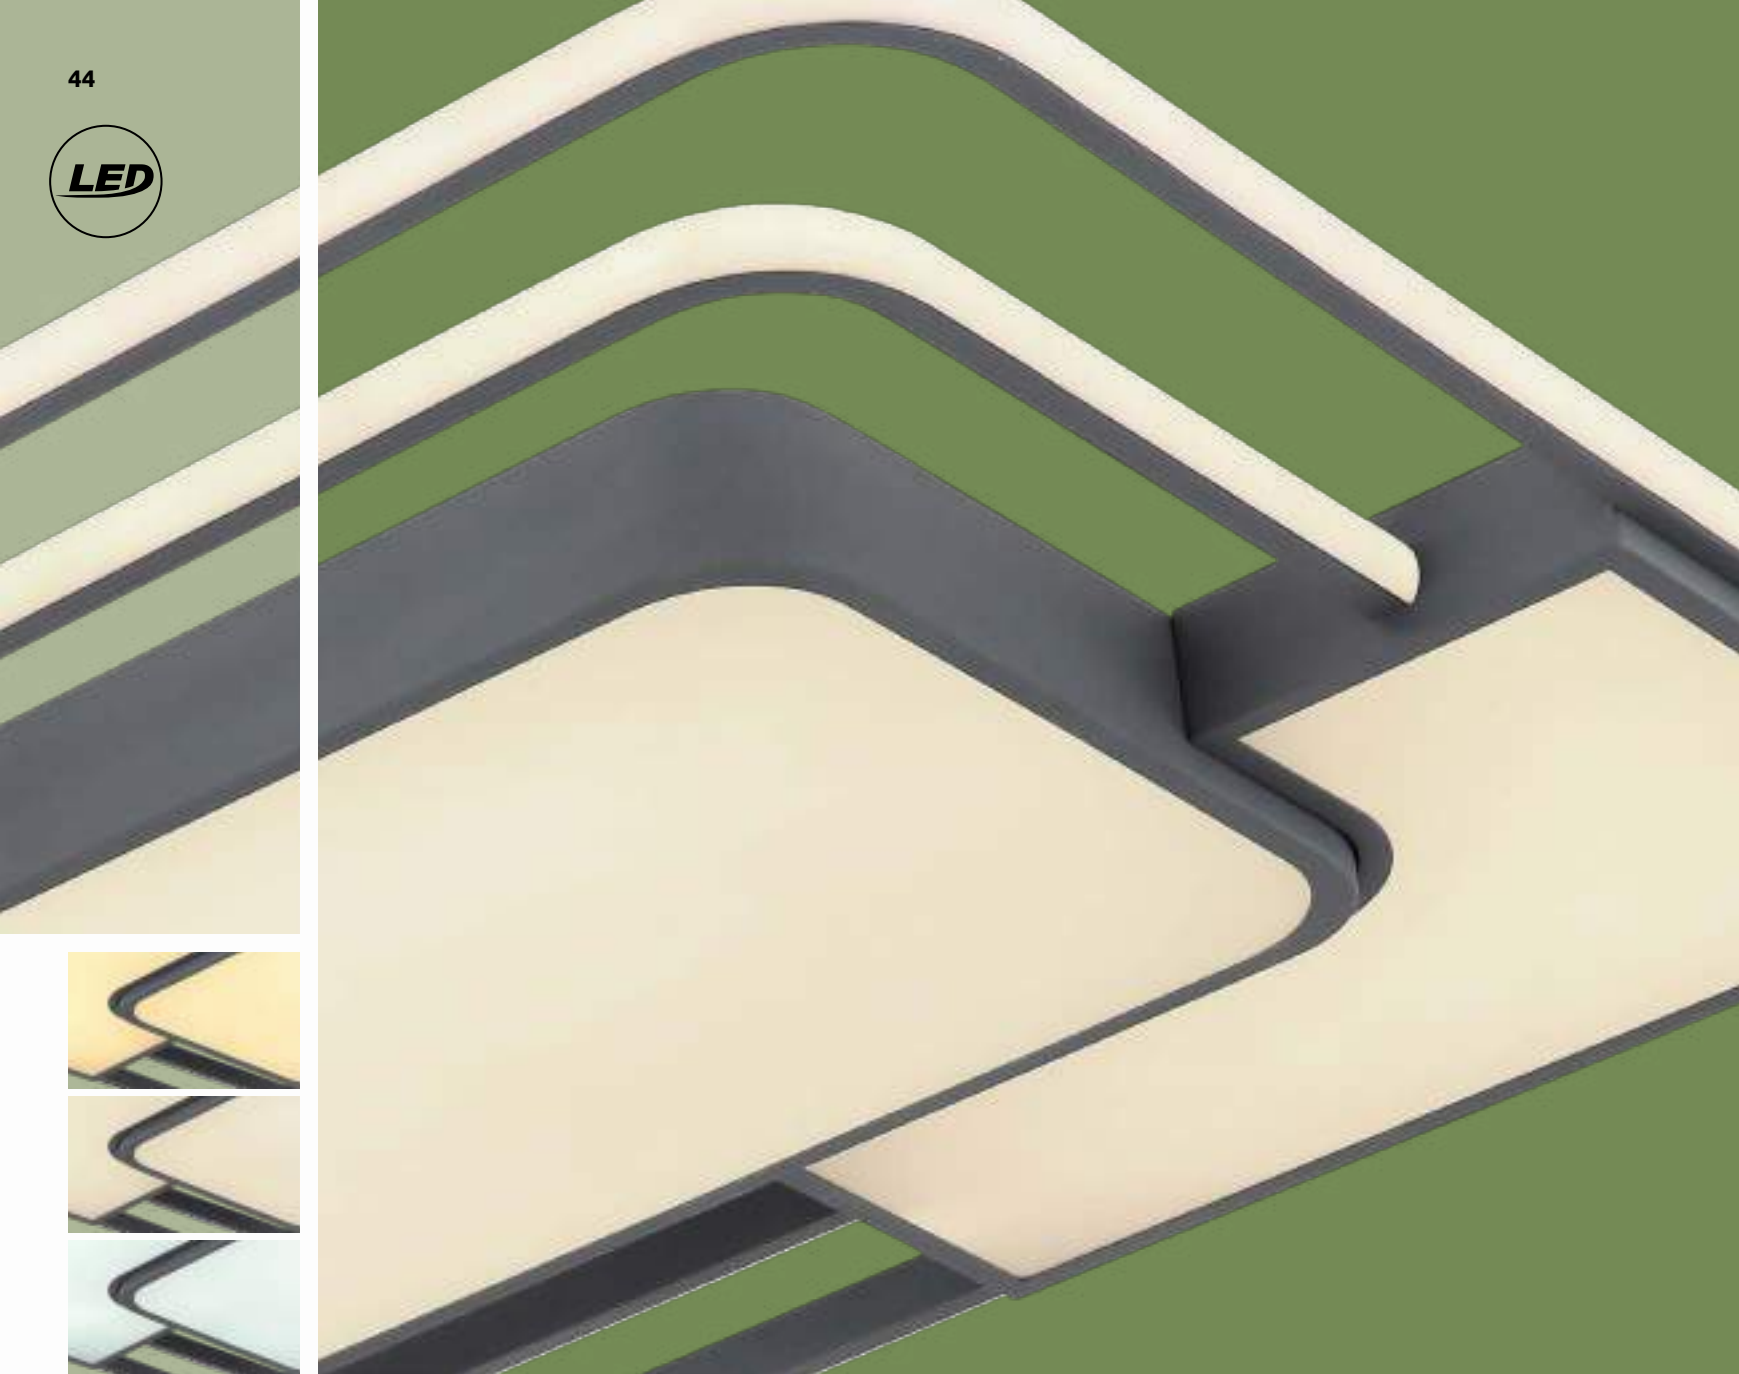

1

2

Nirra

1	67259-60	incl. LED 60W	480-4800lm	225-2250lm	2700-6000K 2700|4500|6000K	VPE: 1	↔ 90cm x 60cm	↕ 10cm
2	67259-30	incl. LED 30W	2400lm	1100lm	3000K	VPE: 4	↔ 42cm x 42cm	↕ 10cm

metal graphite, plastic opal