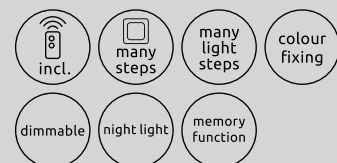

Manni

1	41759-24	incl. LED 24W	300-2400lm	130-1100lm	2700-6500K 2700|4200|6500K	VPE: 5	Ø38,5cm ▾8cm
2	41759-40	incl. LED 40W	380-4000lm	190-1850lm	2700-6500K 2700|4200|6500K	VPE: 5	Ø48,5cm ▾8cm

metal white, plastic black, plastic bronze coloured, acrylic opal