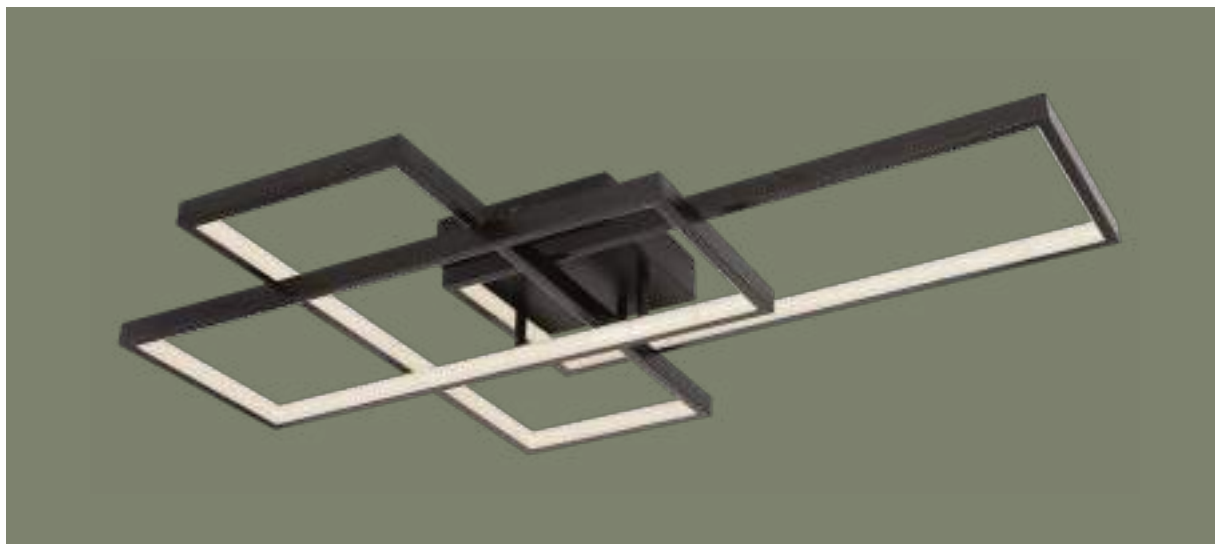

incl. Kelvin range 3000-6000K dimmable night light memory function

Gabriel

67227-40BSH

incl. LED 40W

200-4000lm

150-1200lm

3000-6000K

VPE: 4

↔ 75cm x 50cm
⤵ 10cm

metal black,
aluminium black,
plastic opal

APP
control
Easy Smartphone
and Voice Control

compatible with
Alexa

compatible with
Google Assistant