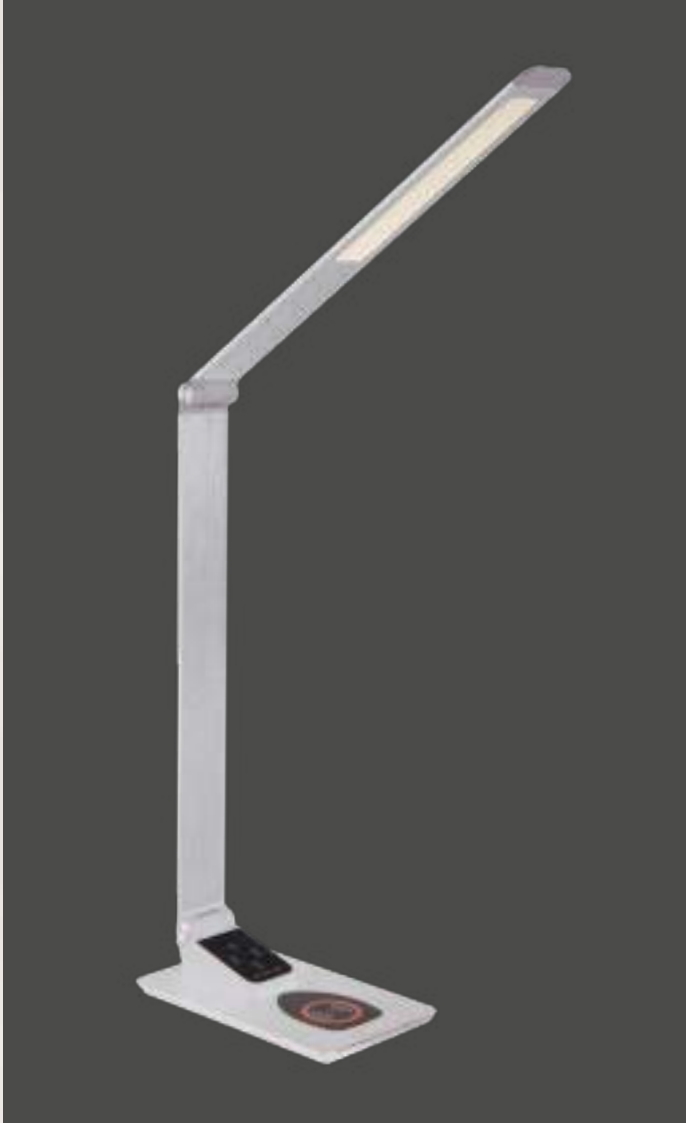

IP44

Viggo

1	41499C	incl. LED 18W	2070lm	760lm	3000K	VPE: 8	↔ 10cm	↕ 61cm	↳ 6cm	metal chromed, aluminium brushed, plastic opal
2	41499B	incl. LED 18W	2070lm	950lm	3000K	VPE: 8	↔ 10cm	↕ 61cm	↳ 6cm	metal black matt, aluminium brushed black matt, plastic opal