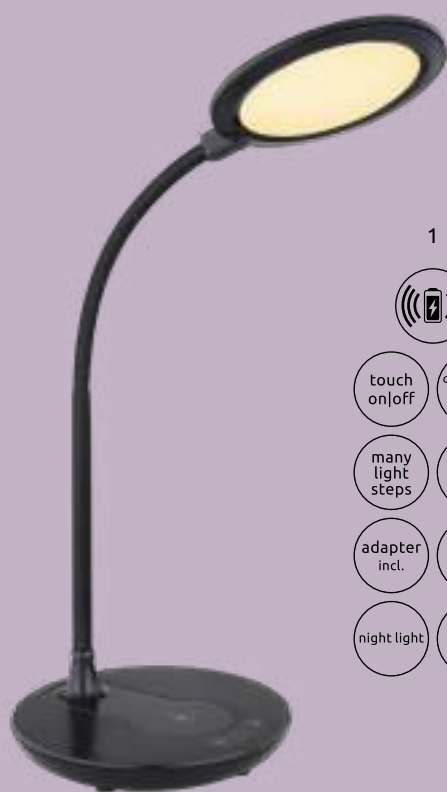

Regina

Urias

1	58403	incl. LED 6W	58-580lm	40-400lm	3000|4500|6000K	VPE: 8	↔ max.33cm x 16,8cm ↓ max.54cm	plastic black, plastic opal
2	58421B	incl. LED 10W	25-885lm	20-660lm	3000|4300|6000K	VPE: 6	↔ max.56cm x 20cm ↓ max.103cm	metal black, aluminium silver, plastic black, white
3	58421S	incl. LED 10W	25-885lm	20-660lm	3000|4300|6000K	VPE: 6	↔ max.56cm x 20cm ↓ max.103cm	chrome, aluminium silver, plastic black, white