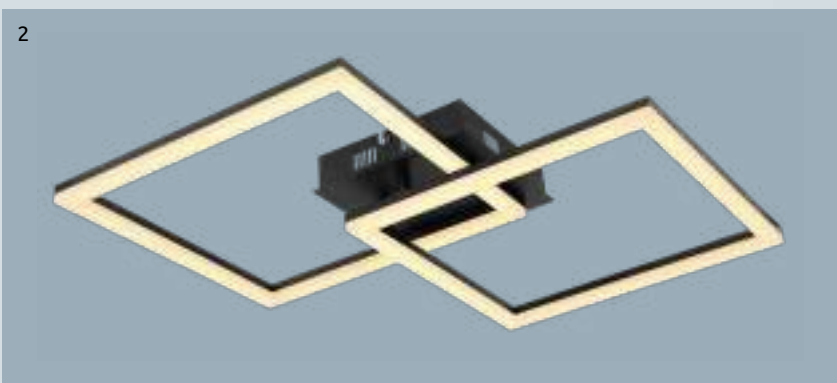

Tiny

1	67247-58	incl. LED 58W	400-6000lm	300-4300lm	2700-6000K 2700|4000|6000K	VPE: 4 ↔ 90cm x 40cm ↓ 8cm
2	67246-36	incl. LED 36W	4000lm	2700lm	3000K	VPE: 5 ↔ 47cm x 47cm ↓ 6cm

metal black matt, plastic opal