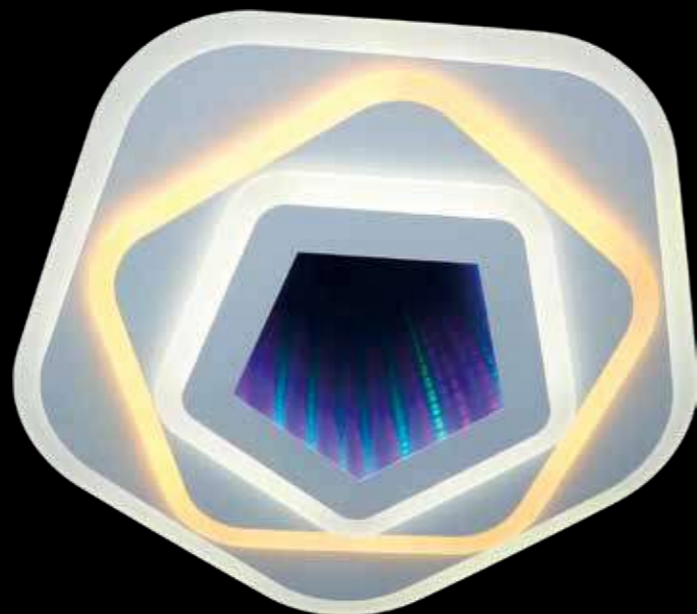

+ mobile app

LED LAMPS 81068

LED, 240W

D50 x H9 cm

+ mobile app

81033/5C

LED, 120W
D50 x H5 cm

+ mobile app

81033/1W

LED, 80W
L6 x W24 x H24 cm

81033/8C

LED, 120W
D50 x H5 cm

+ mobile app

81033/3C

LED, 200W
D50 x H9 cm

+ mobile app