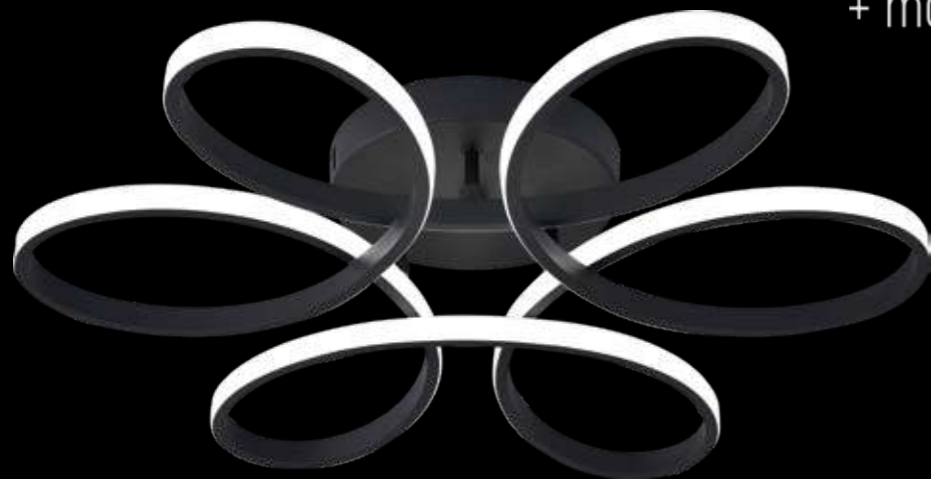

HIGH-TECHLED LAMPS 82024

LED, 120W

D65 x H12 cm

+ mobile app

HIGH-TECHLED LAMPS 82025

LED, 120W

D65 x H12 cm

+ mobile app