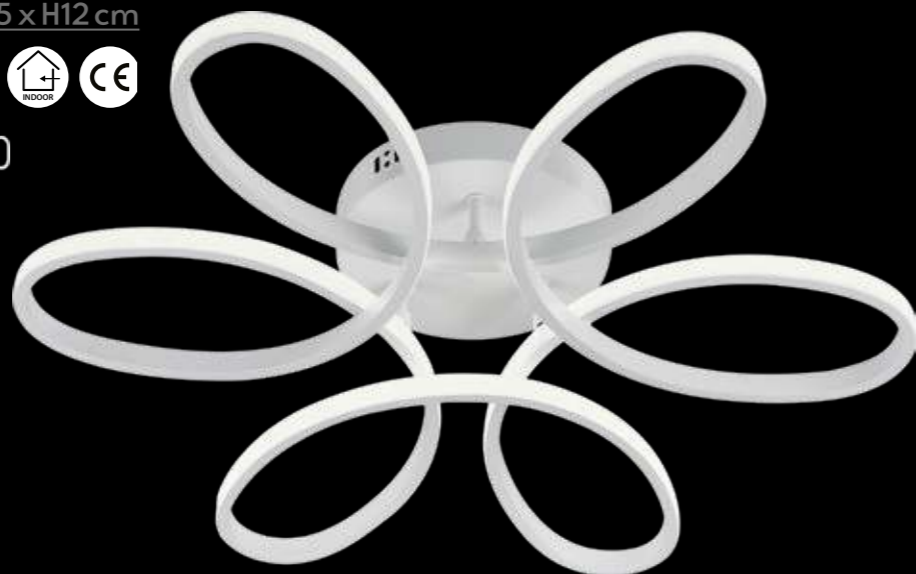

HIGH-TECHLED LAMPS 82024

LED, 120W

D65 x H12 cm

+ mobile app