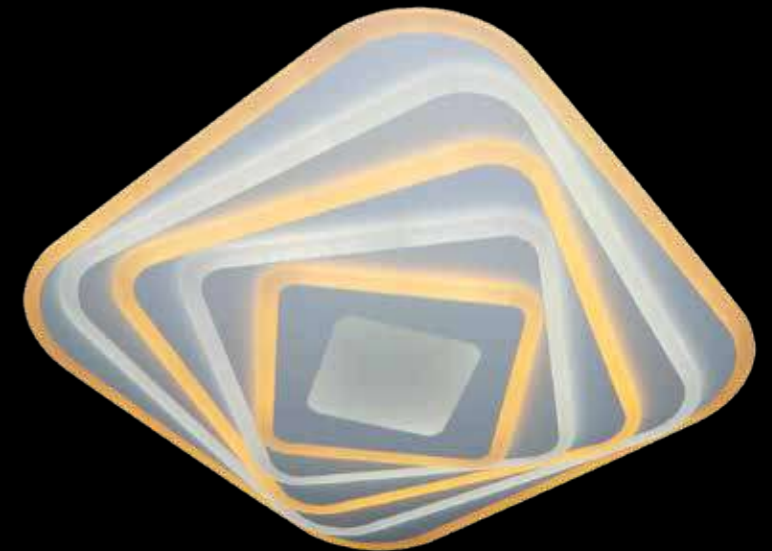

+ mobile app

LED LAMPS 81068

LED, 240W

D50 x H9 cm

+ mobile app

81033/5C

LED, 120W
D50 x H5 cm

+ mobile app