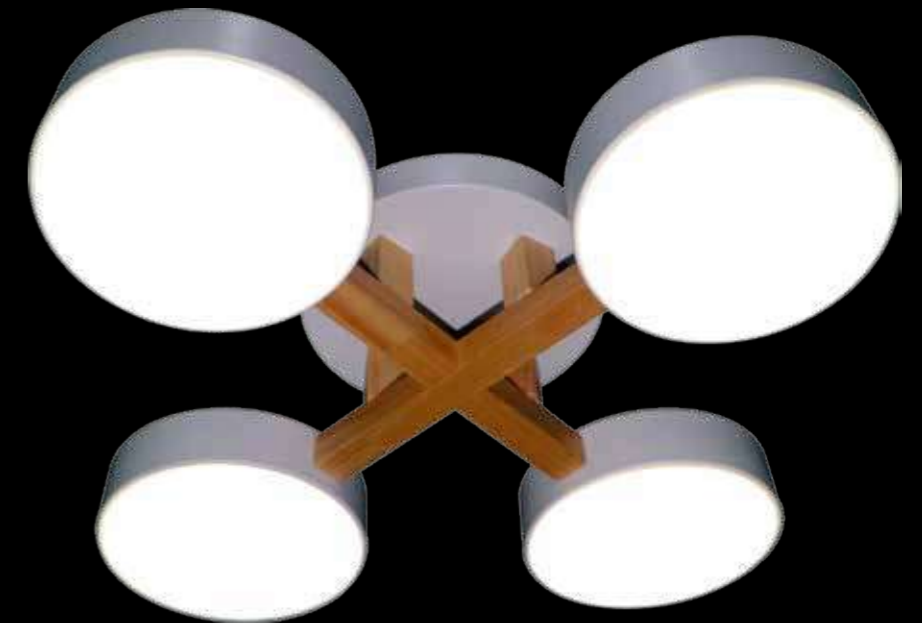

LED LAMPS 81329

LED, 100W

D47 x H11,5 cm

+ mobile app