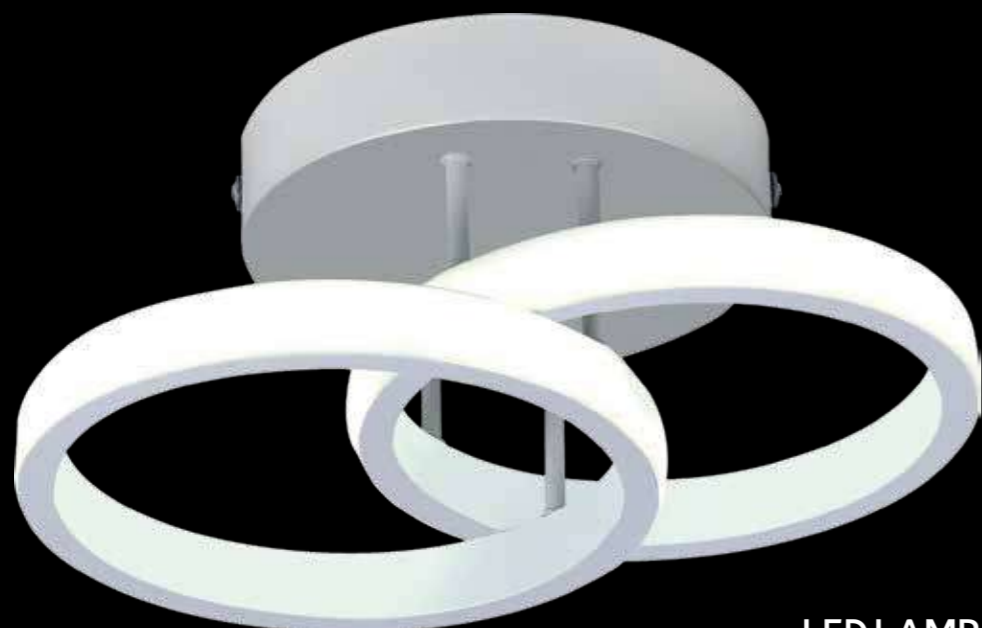

LED LAMPS 81111

LED, 40W

W24 x L15 x H24 cm

LED LAMPS 81113

LED, 40W

W25 x L25 x H10 cm

LED LAMPS 81112

LED, 40W