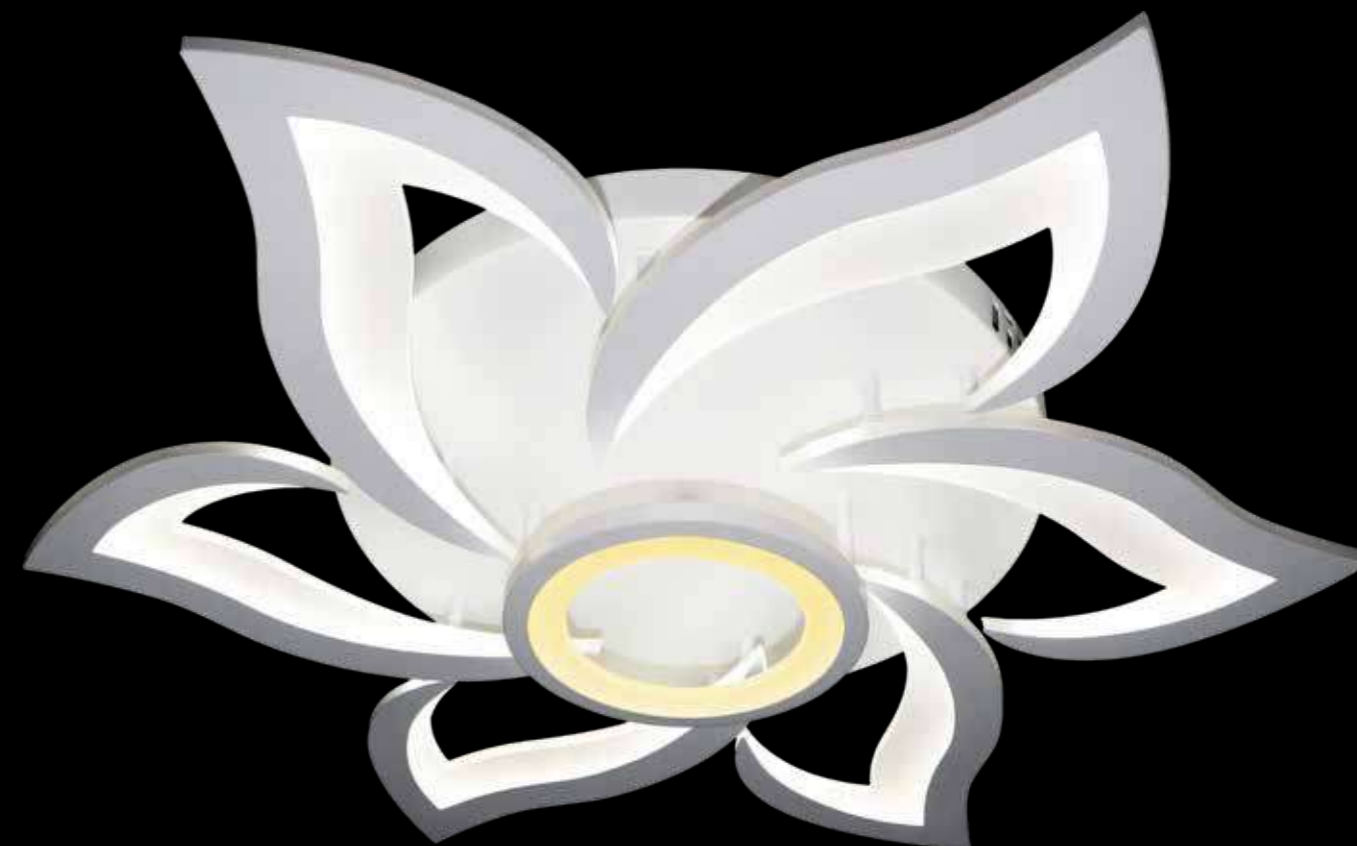

· LED LAMPS 81146/1W

LED, 36W

L4,5 x W21 x H33 cm

+ mobile app

· INNOVATIONSTYLE 83002 ·

LED, 100W

D60 x H8 cm

+ mobile app