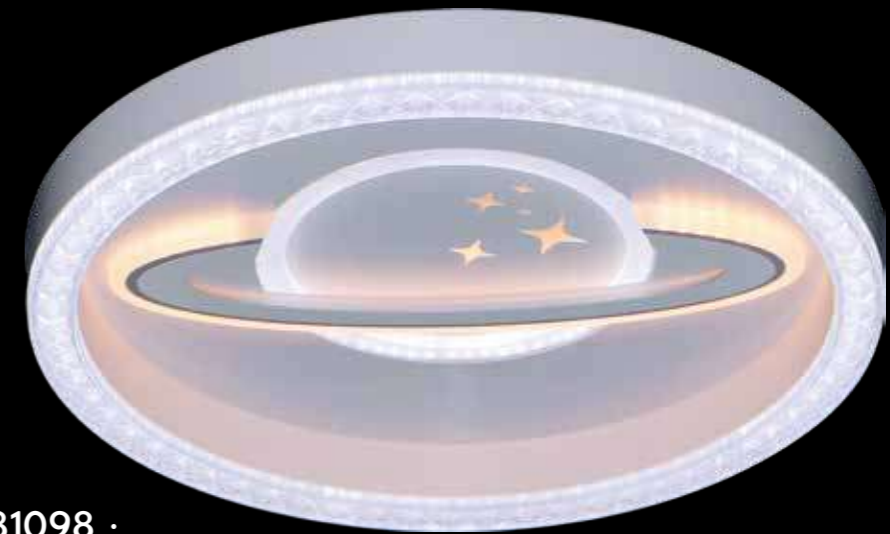

LED LAMPS 81147/1W
LED, 80W
L7 x W24 x H24 cm

LED LAMPS 81067

LED, 120W
D50 x H7 cm

+ mobile app

LED LAMPS 81087

LED, 100W
D46 x H10 cm

+ mobile app

LED LAMPS 81098