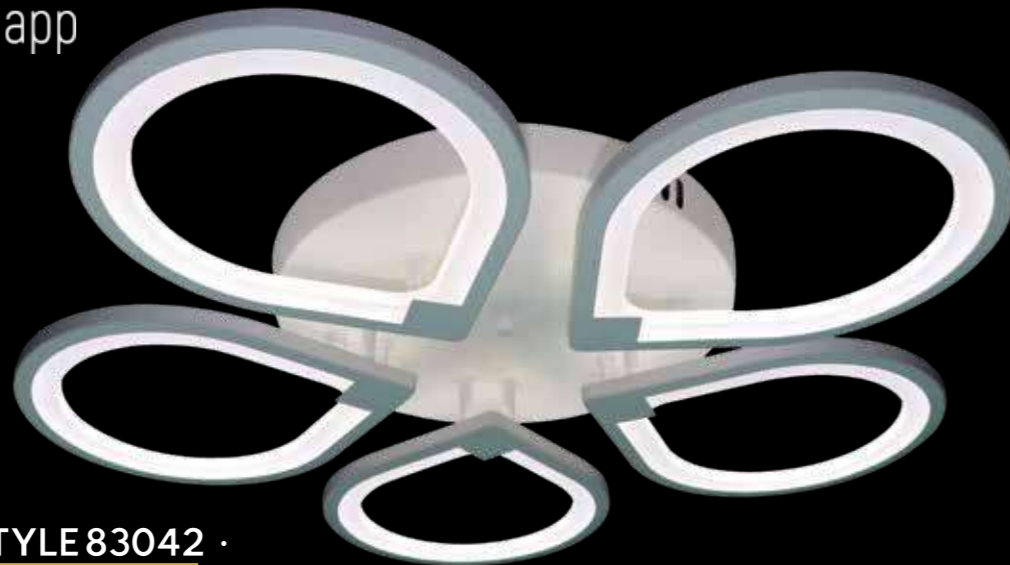

INNOVATIONSTYLE 83042

LED, 120W
D60 x H8,5 cm

+ mobile app

Светодиодные люстры из данной серии выполнены в современном стиле. Основание люстры выполнено из металла в белом цвете и в цвете хром. Симметричные рожки люстры направлены в стороны, за счёт чего удаётся осветить большую площадь помещения.