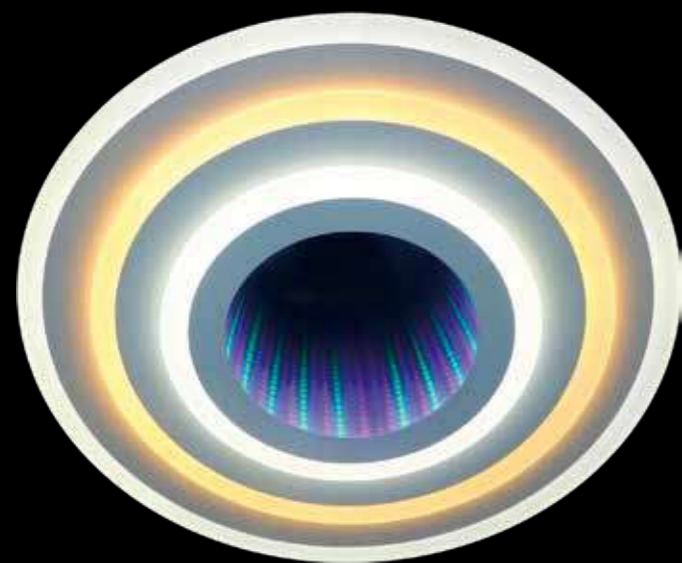

+ mobile app

LED LAMPS 81068

LED, 240W

D50 x H9 cm

+ mobile app

81033/5C

LED, 120W
D50 x H5 cm

+ mobile app

81033/1W

LED, 80W
L6 x W24 x H24 cm

81033/8C

LED, 120W
D50 x H5 cm

+ mobile app

81033/3C

LED, 200W
D50 x H9 cm

+ mobile app