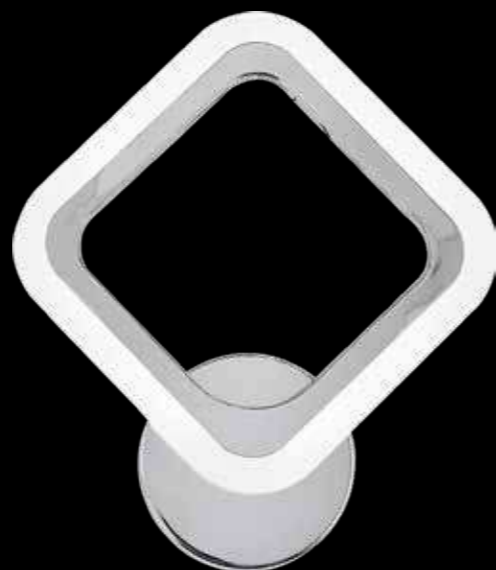

LED LAMPS 81136/1W

LED, 36W

L24 x W4,5 x H24 cm

+ mobile app

HIGH-TECH LED LAMPS 82023

LED, 120W

D55 x H13,5 cm

+ mobile app

Лицевую часть светильников составляют прямоугольные рожки, подчёркивая футуристичность серии. По их периметру расположены долговечные светодиоды. Акрил обеспечивает отличное рассеивание света. Дизайн серии выполнен в современном стиле в цвете хром и отлично подойдёт в любой интерьер.