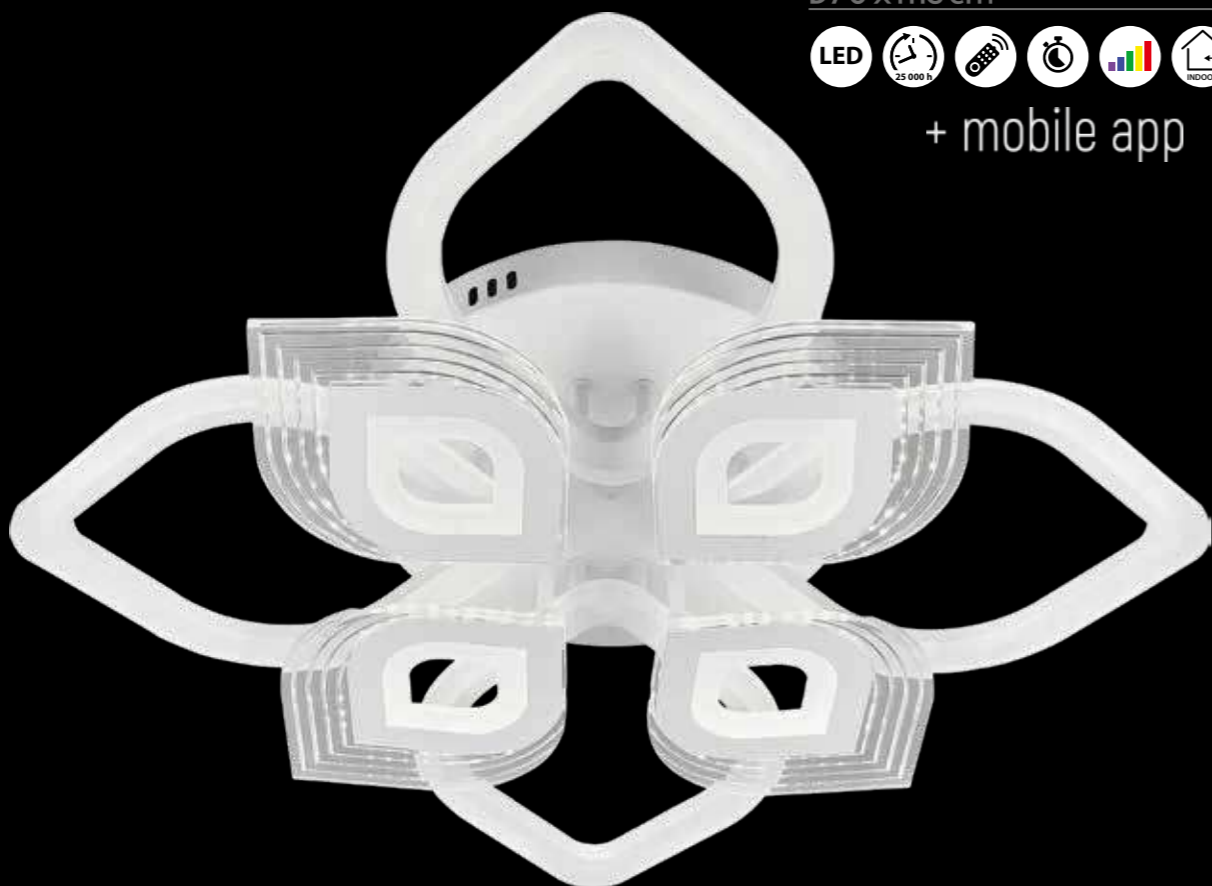

LED LAMPS 81203

LED, 160W

D60 x H13,5 cm

+ mobile app

LED LAMPS 81204

LED, 200W

D70 x H13 cm

+ mobile app

HIGH-TECH LED LAMPS 82028

LED, 100W

D58 x H13 cm

+ mobile app

HIGH-TECH LED LAMPS 82029

LED, 160W

D75 x H13 cm

+ mobile app