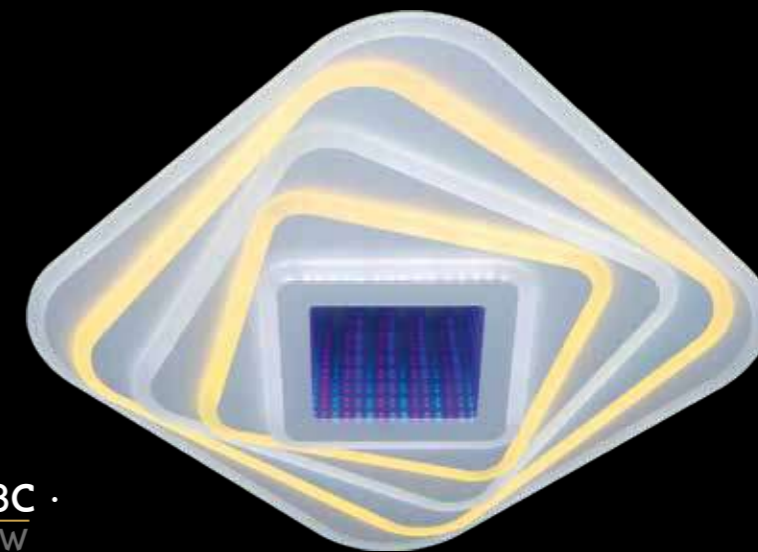

81033/1W

LED, 80W
L6 x W24 x H24 cm

81033/8C

LED, 120W
D50 x H5 cm

+ mobile app

81033/3C

LED, 200W
D50 x H9 cm

+ mobile app