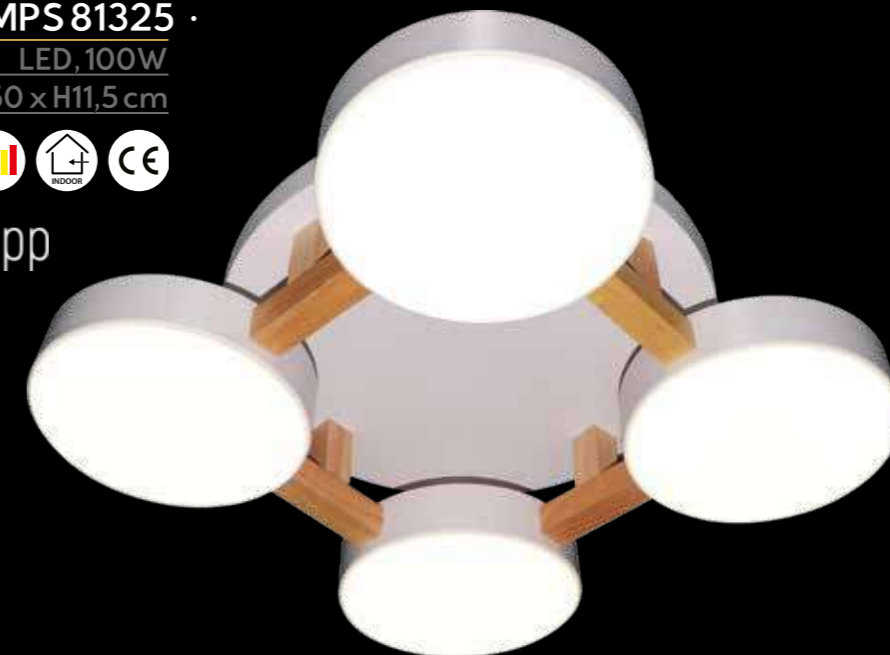

LED LAMPS 81325

LED, 100W
D50 x H11,5 cm

+ mobile app