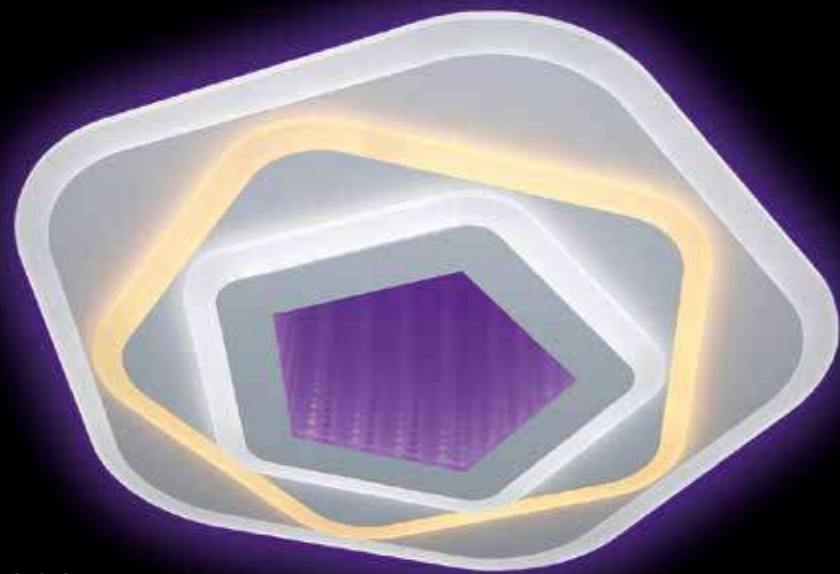

INNOVATIONSTYLE 83019

LED, 200W
D70 x H13 cm

+ mobile app

INNOVATIONSTYLE 83038

LED, 200W
D70 x H13 cm

+ mobile app

INNOVATIONSTYLE 82034

LED, 120W
D50 x H5 cm