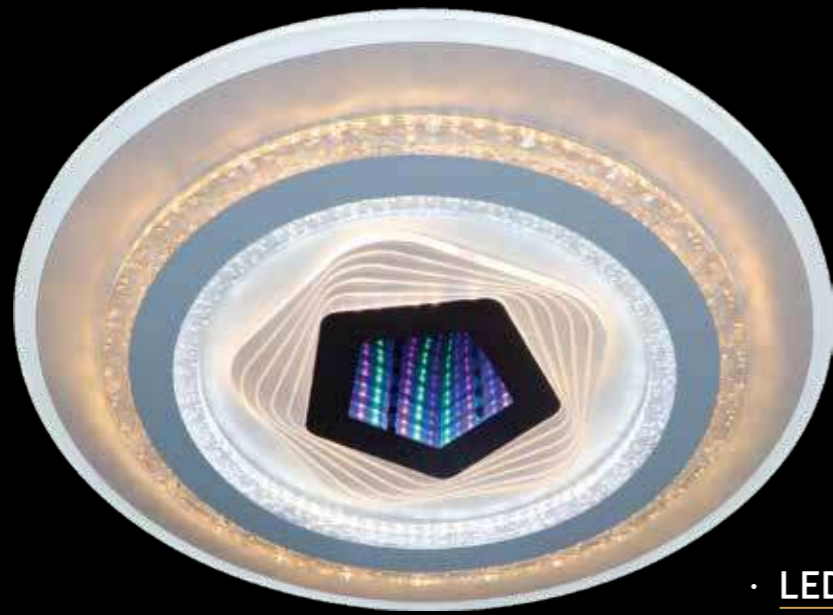

LED LAMPS 81069

LED, 120W
D50 x H6,5 cm

+ mobile app