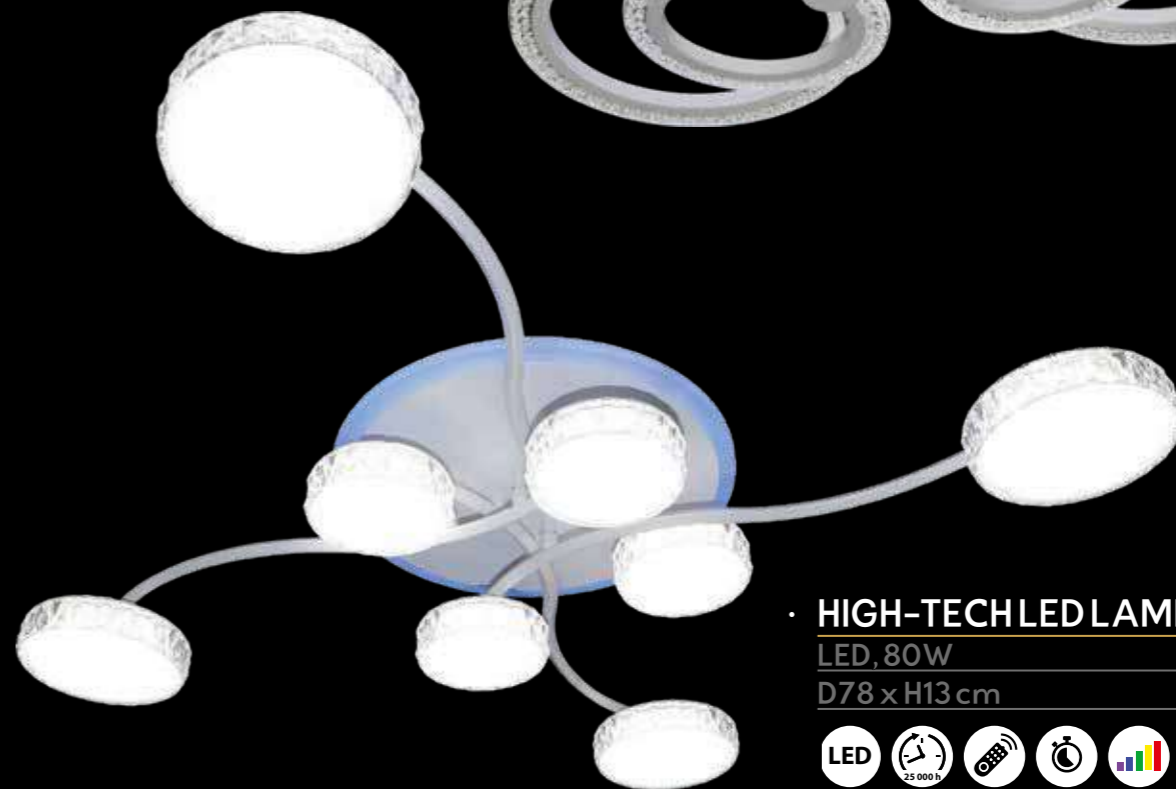

+ mobile app

HIGH-TECH LED LAMPS 82004

LED, 100W
D55 x H9 cm

+ mobile app

HIGH-TECH LED LAMPS 82013

LED, 100W
D60 x H13 cm

HIGH-TECH LED LAMPS 82015

LED, 80W
D78 x H13 cm