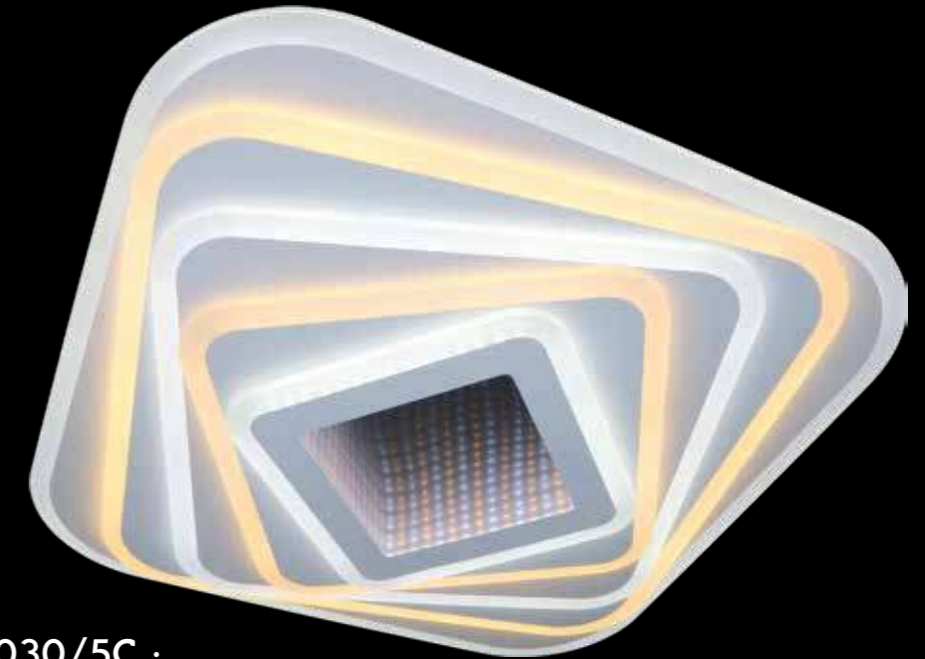

81030/5C

LED, 200W
D50 x H9 cm

+ mobile app

Светильники данной серии имеют ступенчато-каскадный вид, благодаря которому свет рассеивается равномерно. В центре располагается светодиодной тоннель с тремя режимами, которые можно включать отдельно от основного света.