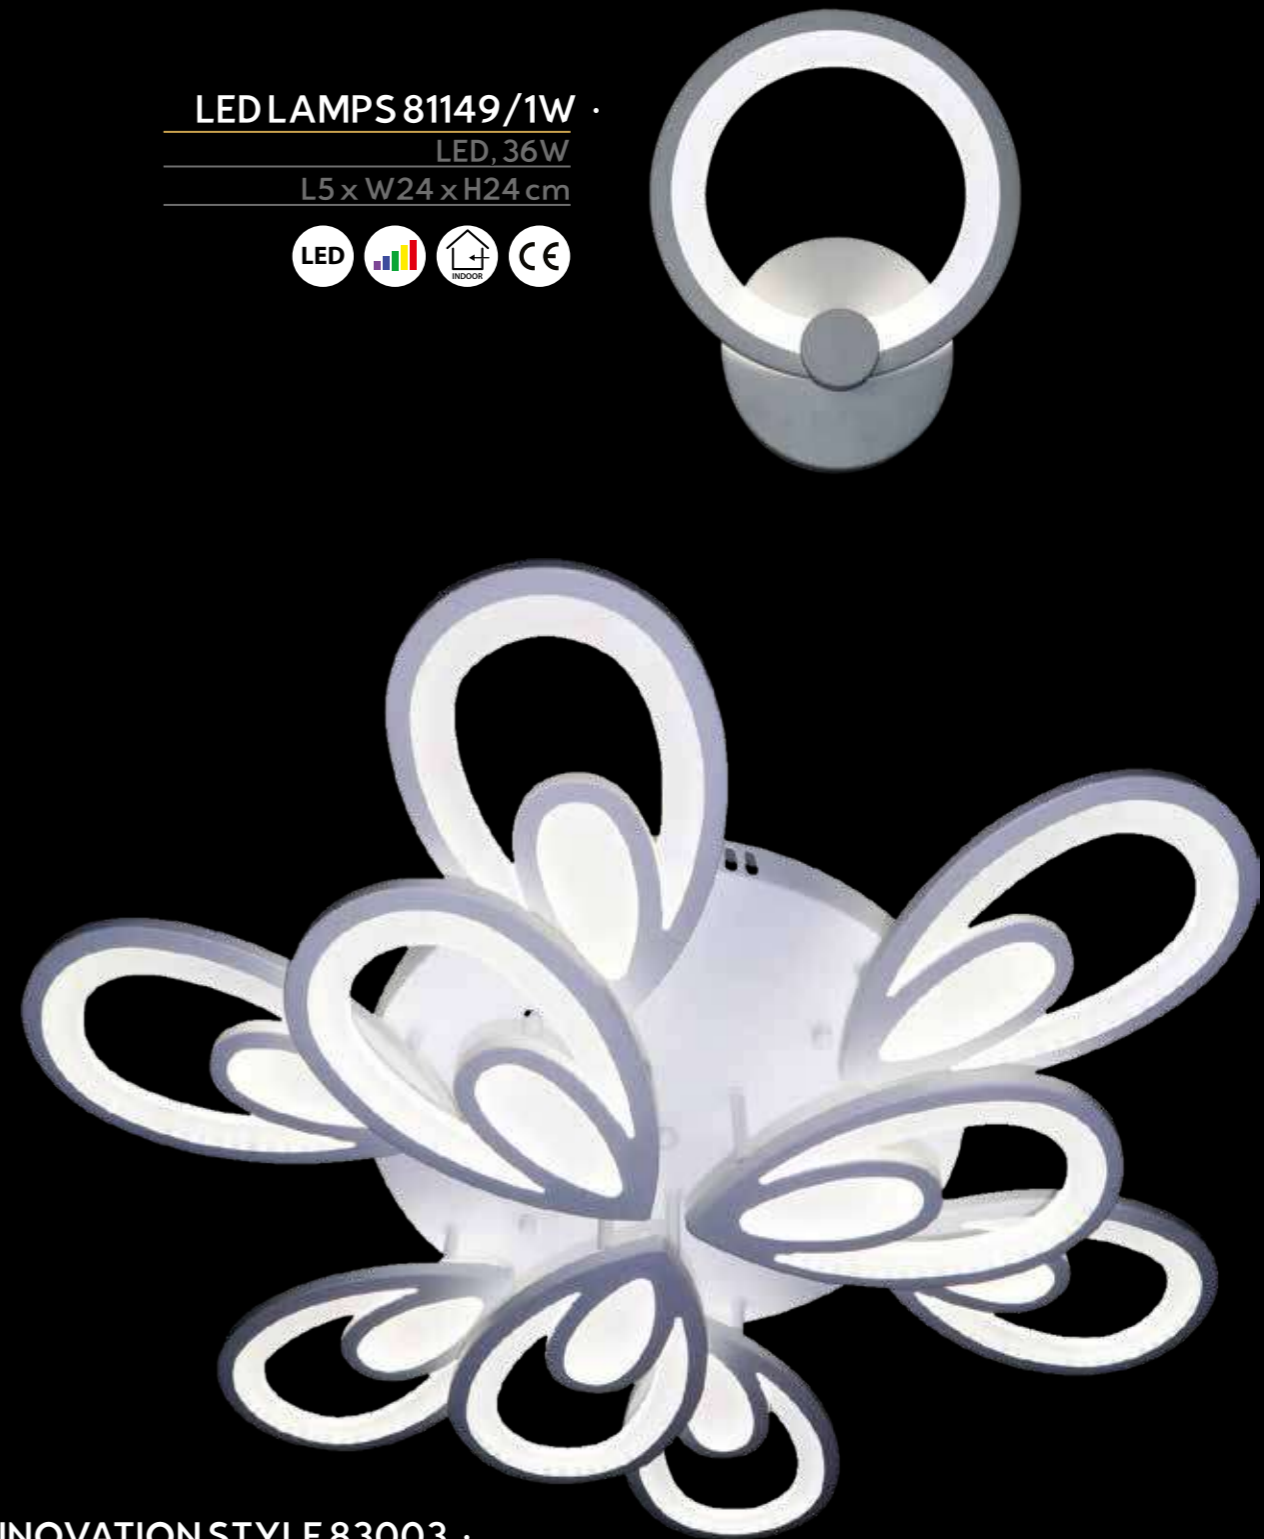

INNOVATION STYLE 83009

LED, 160W

W65 x L45 x H13,5 cm

+ mobile app

INNOVATION STYLE 83023

LED, 160W

W72 x L61 x H13 cm

+ mobile app

· **INNOVATIONSTYLE 83043** ·

LED, 80W
W60 x L45 x H8,5 cm

+ mobile app

· **INNOVATIONSTYLE 83044** ·

LED, 120W
W85 x L60 x H13 cm

+ mobile app

· **INNOVATIONSTYLE 83003** ·

LED, 240W
D72 x H14 cm

+ mobile app

· **LED LAMPS 81149/1W** ·

LED, 36W
L5 x W24 x H24 cm

LED LAMPS 81148/1W

LED, 36W
L5 x W24 x H24 cm

INNOVATIONSTYLE 83045

LED, 120W
D50 x H8,5 cm

+ mobile app

HIGH-TECHLED LAMPS 82036

LED, 240W
D85 x H22 cm

+ mobile app

HIGH-TECHLED LAMPS 82035

LED, 200W
D70 x H20 cm

+ mobile app

INNOVATIONSTYLE 83028

LED, 120W
D60 x H8,5 cm